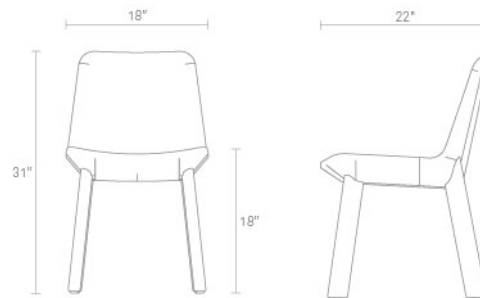

NE1-DINCHR-CN	THURMOND CITRON	$399.00
NE1-DINCHR-GY	THURMOND LIGHT GREY	$399.00
NE1-DINCHR-MR	THURMOND MARINE BLUE	$399.00