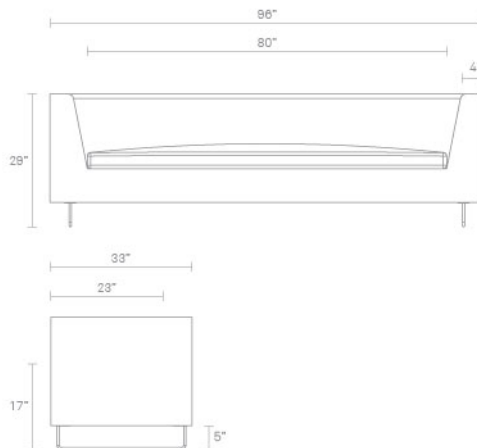

CONDIT CHARCOAL

CONDIT SILVER GREY

SANFORD BLACK

SANFORD PURPLE

Materials

Bonnie Modern Sofa:

- Strong solid hardwood and engineered wood frame
- Sinuous steel springs provide durable support beneath cushions
- High resiliency foam cushions with fiber padding wrap provide a mix of firm support and comfort, and will soften some with use
- Bench seat cushion and tight back with high arms add to the tailored appeal of this style
- Blackened metal base
- Condit Charcoal and Condit Silver Grey: 100% Polyester upholstery
- Sanford Black and Sanford Purple: 63% Polyester / 37% Acrylic blend upholstery
- Some assembly required