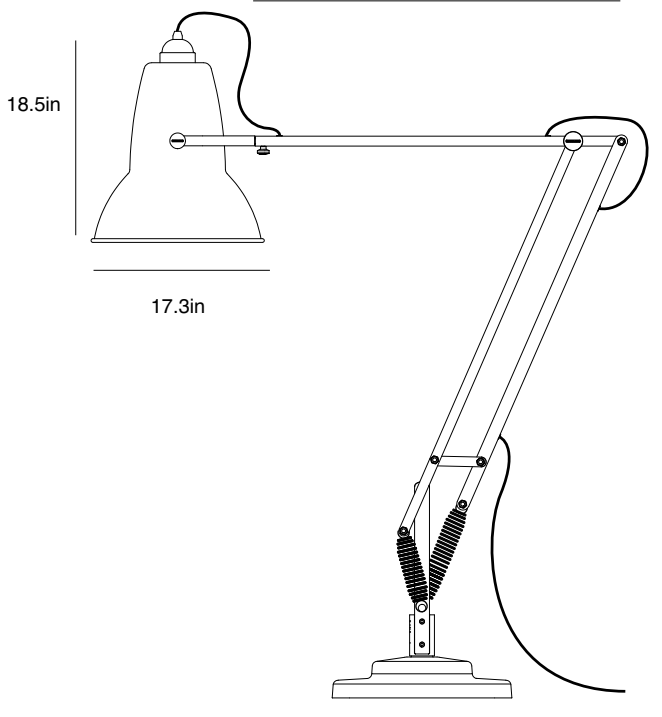

Original 1227™ Giant Outdoor ANGLEPOISE® Floor Lamp

Original 1227™ Giant Outdoor Collection | Technical Sheet

Launched In 2016 | Designed by George Carwardine

37.4in

42.4in

Product	Closest RAL Reference
---------	-----------------------

*British Standards color reference.

Description

Anglepoise® classic blend of form and function, together with marine-grade stainless steel fittings and knurled bespoke adjuster wheels, sealed light unit and durable silicone rubber cable, make the Original 1227™ Outdoor Giant floor lamp the perfect exterior lighting solution. This statement piece comes in 15 colors and will turn a garden terrace into a striking al fresco room.

Dimensions

- Shade diameter: 17.3in
- Shade height: 18.5in
- Max reach: 106.3in (from base to shade)
- Base size: 17.7in x 17.7in
- Cable length: 393.7in
- Lamp Packaging (L x W x H): 38.6in x 25.4in x 72.4in
- Lamp Packaged Weight: 112lbs