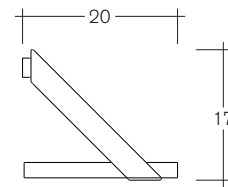

Ethnicraft

RIBBON shelf

General

Function : Shelf
Range : Ribbon
Designer : Kaschkasch

Specifications

Ref : 26623
Wood : Solid oak
Finishing
-Wood : Oiled
-Metal : Black* powder coated
Maximum load : 25 kg
Assembly required : Yes
FSC : Yes
Made in : Serbia

Measurements

Dimension : 70 cm / 20 cm / 17 cm
Weight : 4 kg

Packaging

Box : 72 cm / 22 cm / 19 cm
Weight : 4.6 kg
Volume : 0.0300 cbm

*Also available in White

Ethnicraft

Technical Drawing

FRONT VIEW

SIDE VIEW

Lifestyle image