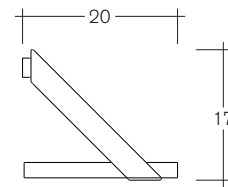

### Measurements

Dimension : 70 cm / 20 cm / 17 cm  
Weight : 4 kg

### Packaging

Box : 72 cm / 22 cm / 19 cm  
Weight : 4.6 kg  
Volume : 0.0300 cbm

\*Also available in black

## Technical Drawing

FRONT VIEW

SIDE VIEW

---