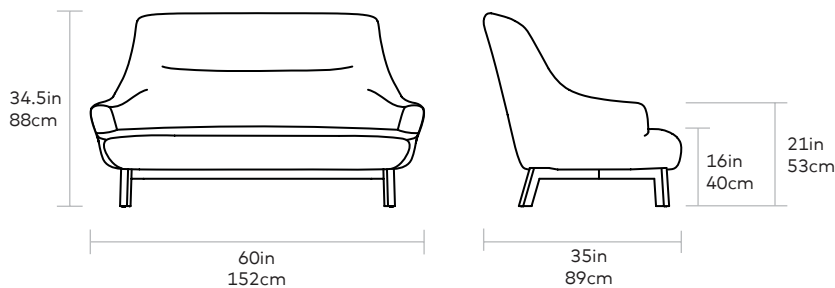

Hilary LOFT Sofa

Seat Height 16in | 40cm
Seat Depth 22.5in | 57cm

UPHOLSTERY > Fabric

BASE > Solid Wood with Walnut Finish

Combining fluid curves and tailored lines, the Hilary LOFT Sofa is a contemporary take on mid-century Scandinavian style. A channel-stitch detail on the backrest adds subtle interest and unbroken piping along the arms and back emphasizes Hilary's sculptural form. With its high back support and splayed angular wooden base, the Hilary is designed for relaxing in style. Perfect for condos, apartments, and spaces where every square foot counts. Also available as a chair. Constructed with kiln-dried 100% FSC®-Certified hardwood in support of responsible forest management.