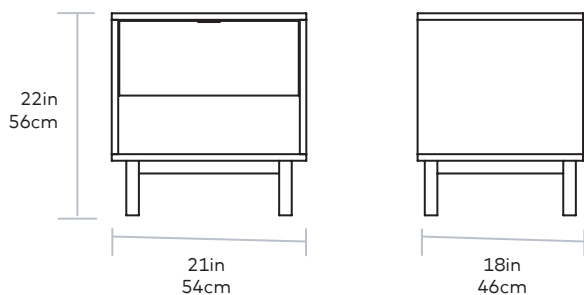

Belmont End Table **NEW**

Gus*

New

FINISH > Walnut

The Belmont End Table is an architecturally inspired storage design that features the natural beauty of walnut. The Belmont's design incorporates an open space for books and magazines and a drawer for tucking away smaller objects. The End Table is part of the Belmont Storage Series, matching perfectly with the Belmont Media Stand and Credenza.

To see all finish options visit
GUSMODERN.COM