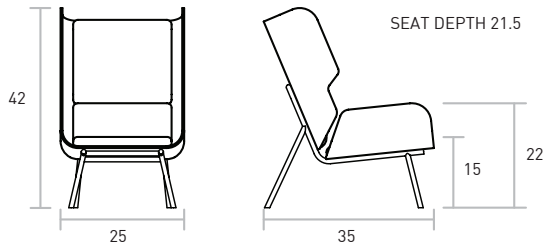

Elk Chair **NEW**

- UPHOLSTERY → Fabric
- FRAME → Bent Walnut Plywood
- LEGS → Black Powder-coated Steel

The Elk Chair evokes the classic, wingback chair design and updates it with contemporary materials and bold, organic lines. The sculptural frame features low-profile upholstery and precision-cut, bent-ply seat and back panels. The frame is elevated by slender, powder-coated steel legs.