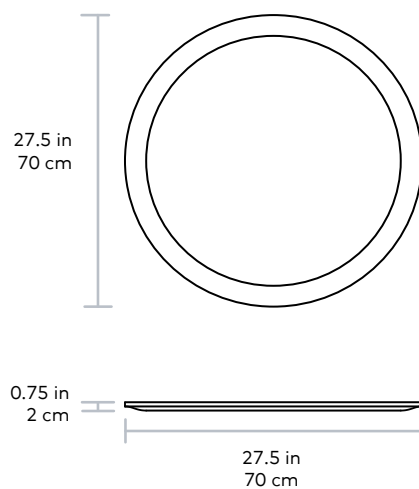

Gallery Tray

Gus*

MATERIAL > Bent Ply | Walnut

The Gallery Tray is an elegant, decorative adornment for ottomans, chaises, beds or area rugs. This handsome, oversized walnut tray can comfortably hold decorative objects, tableware, books or magazines, making it a complimentary item for any living space.