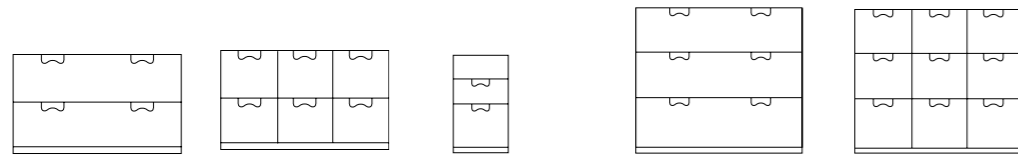

SNOW

By Thomas Sandell & Jonas Bohlin 1994

Storage in lacquered MDF with base in birch. The drawers are soft-closing.
Manufactured in Sweden.

A2

H: 59 cm
D: 42 cm
W: 90 cm

B2

H: 59 cm
D: 42 cm
W: 90 cm

G3

H: 59 cm
D: 42 cm
W: 31,1 cm

A3

H: 84 cm
D: 42 cm
W: 90 cm

B3

H: 84 cm
D: 42 cm
W: 90 cm

Colours:

- 05 Light Grey
- 15 White
- 40 Storm Grey
- 44 Nordic Blue
- 45 Green Khaki
- 46 Dark Sand
- 47 Taupe
- 49 Char Grey

Additional:

- Oak base:
- Lacquered base:
- Extra castors for G:series:
- Extra shelf:

A

H: 109 cm
D: 42 cm
W: 90 cm

B

H: 109 cm
D: 42 cm
W: 90 cm

J4

H: 109 cm
D: 42 cm
W: 31,3 cm

J8

H: 109 cm
D: 42 cm
W: 31,3 cm

E

H: 109 cm
D: 30 cm alt. 42 cm
W: 90 cm

Cabinet with glass doors with middle partition and four shelves, choose between two depths.

F

H: 210 cm
D: 30 cm alt. 42 cm
W: 90 cm