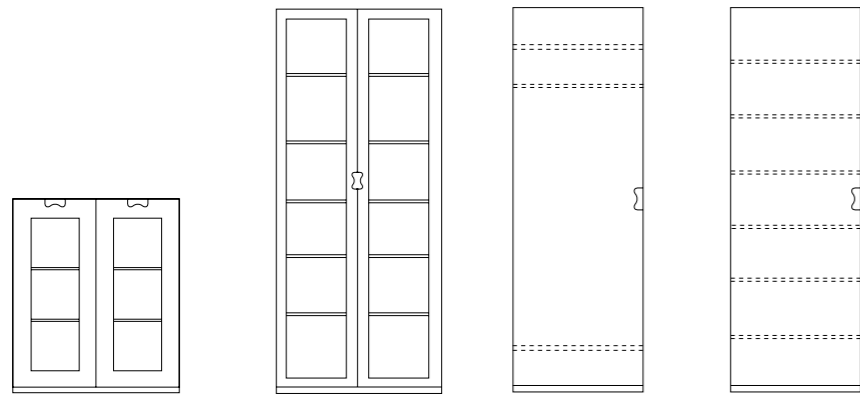

H: 59 cm
D: 42 cm
W: 31,1 cm

A3

H: 84 cm
D: 42 cm
W: 90 cm

B3

H: 84 cm
D: 42 cm
W: 90 cm

Colours:

- 05 Light Grey
- 15 White
- 40 Storm Grey
- 44 Nordic Blue
- 45 Green Khaki
- 46 Dark Sand
- 47 Taupe
- 49 Char Grey

Additional:

- Oak base:
- Lacquered base:
- Extra castors for G:series:
- Extra shelf:

A

H: 109 cm
D: 42 cm
W: 90 cm

B

H: 109 cm
D: 42 cm
W: 90 cm

J4

H: 109 cm
D: 42 cm
W: 31,3 cm

J8

H: 109 cm
D: 42 cm
W: 31,3 cm

E

H: 109 cm
D: 30 cm alt. 42 cm
W: 90 cm

Cabinet with glass doors with middle partition and four shelves, choose between two depths.

F

H: 210 cm
D: 30 cm alt. 42 cm
W: 90 cm

Cabinet with glass doors and lacquered shelves.
Also available with covered doors, same prices apply.

D1

H: 210 cm
D: 60 cm
W: 60 cm

Wardrobe with coat hanger and two shelves. Available with right or left hung door.