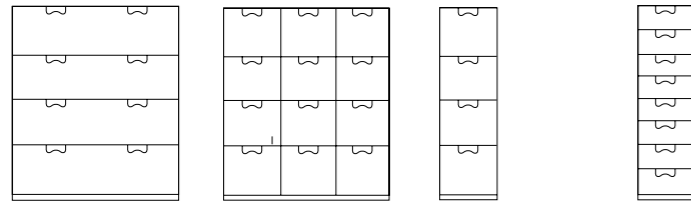

SNOW

By Thomas Sandell & Jonas Bohlin 1994

Storage in lacquered MDF with base in birch. The drawers are soft-closing.
Manufactured in Sweden.

A2

H: 59 cm
D: 42 cm
W: 90 cm

B2

H: 59 cm
D: 42 cm
W: 90 cm

G3

H: 59 cm
D: 42 cm
W: 31,1 cm

A3

H: 84 cm
D: 42 cm
W: 90 cm

B3

H: 84 cm
D: 42 cm
W: 90 cm

Colours:

- 05 Light Grey
- 15 White
- 40 Storm Grey
- 44 Nordic Blue
- 45 Green Khaki
- 46 Dark Sand
- 47 Taupe
- 49 Char Grey

Additional:

- Oak base:
- Lacquered base:
- Extra castors for G:series:
- Extra shelf:

A

H: 109 cm
D: 42 cm
W: 90 cm

B

H: 109 cm
D: 42 cm
W: 90 cm

J4

H: 109 cm
D: 42 cm
W: 31,3 cm

J8

H: 109 cm
D: 42 cm
W: 31,3 cm

E

H: 109 cm
D: 30 cm alt. 42 cm
W: 90 cm

Cabinet with glass doors with middle partition and four shelves, choose between two depths.

F

H: 210 cm
D: 30 cm alt. 42 cm
W: 90 cm