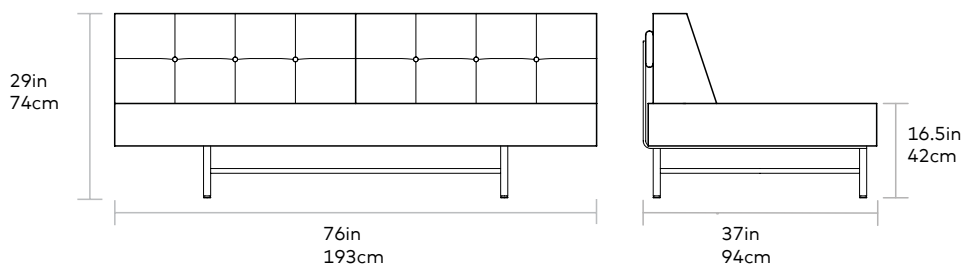

Bedford Lounge

Seat Height 16.5in | 42cm

UPHOLSTERY > Fabric
BASE > Stainless Steel

This unique and versatile design is the ideal sofa for small spaces. The Bedford Lounge has removable back cushions, which allows it to transform into a twin sized bed for overnight guests. A solid, 100% FSC®-Certified natural ash backrest is revealed when the two angled back cushions are removed. The Bedford features button-tufted upholstery, piping details and tubular stainless steel legs.