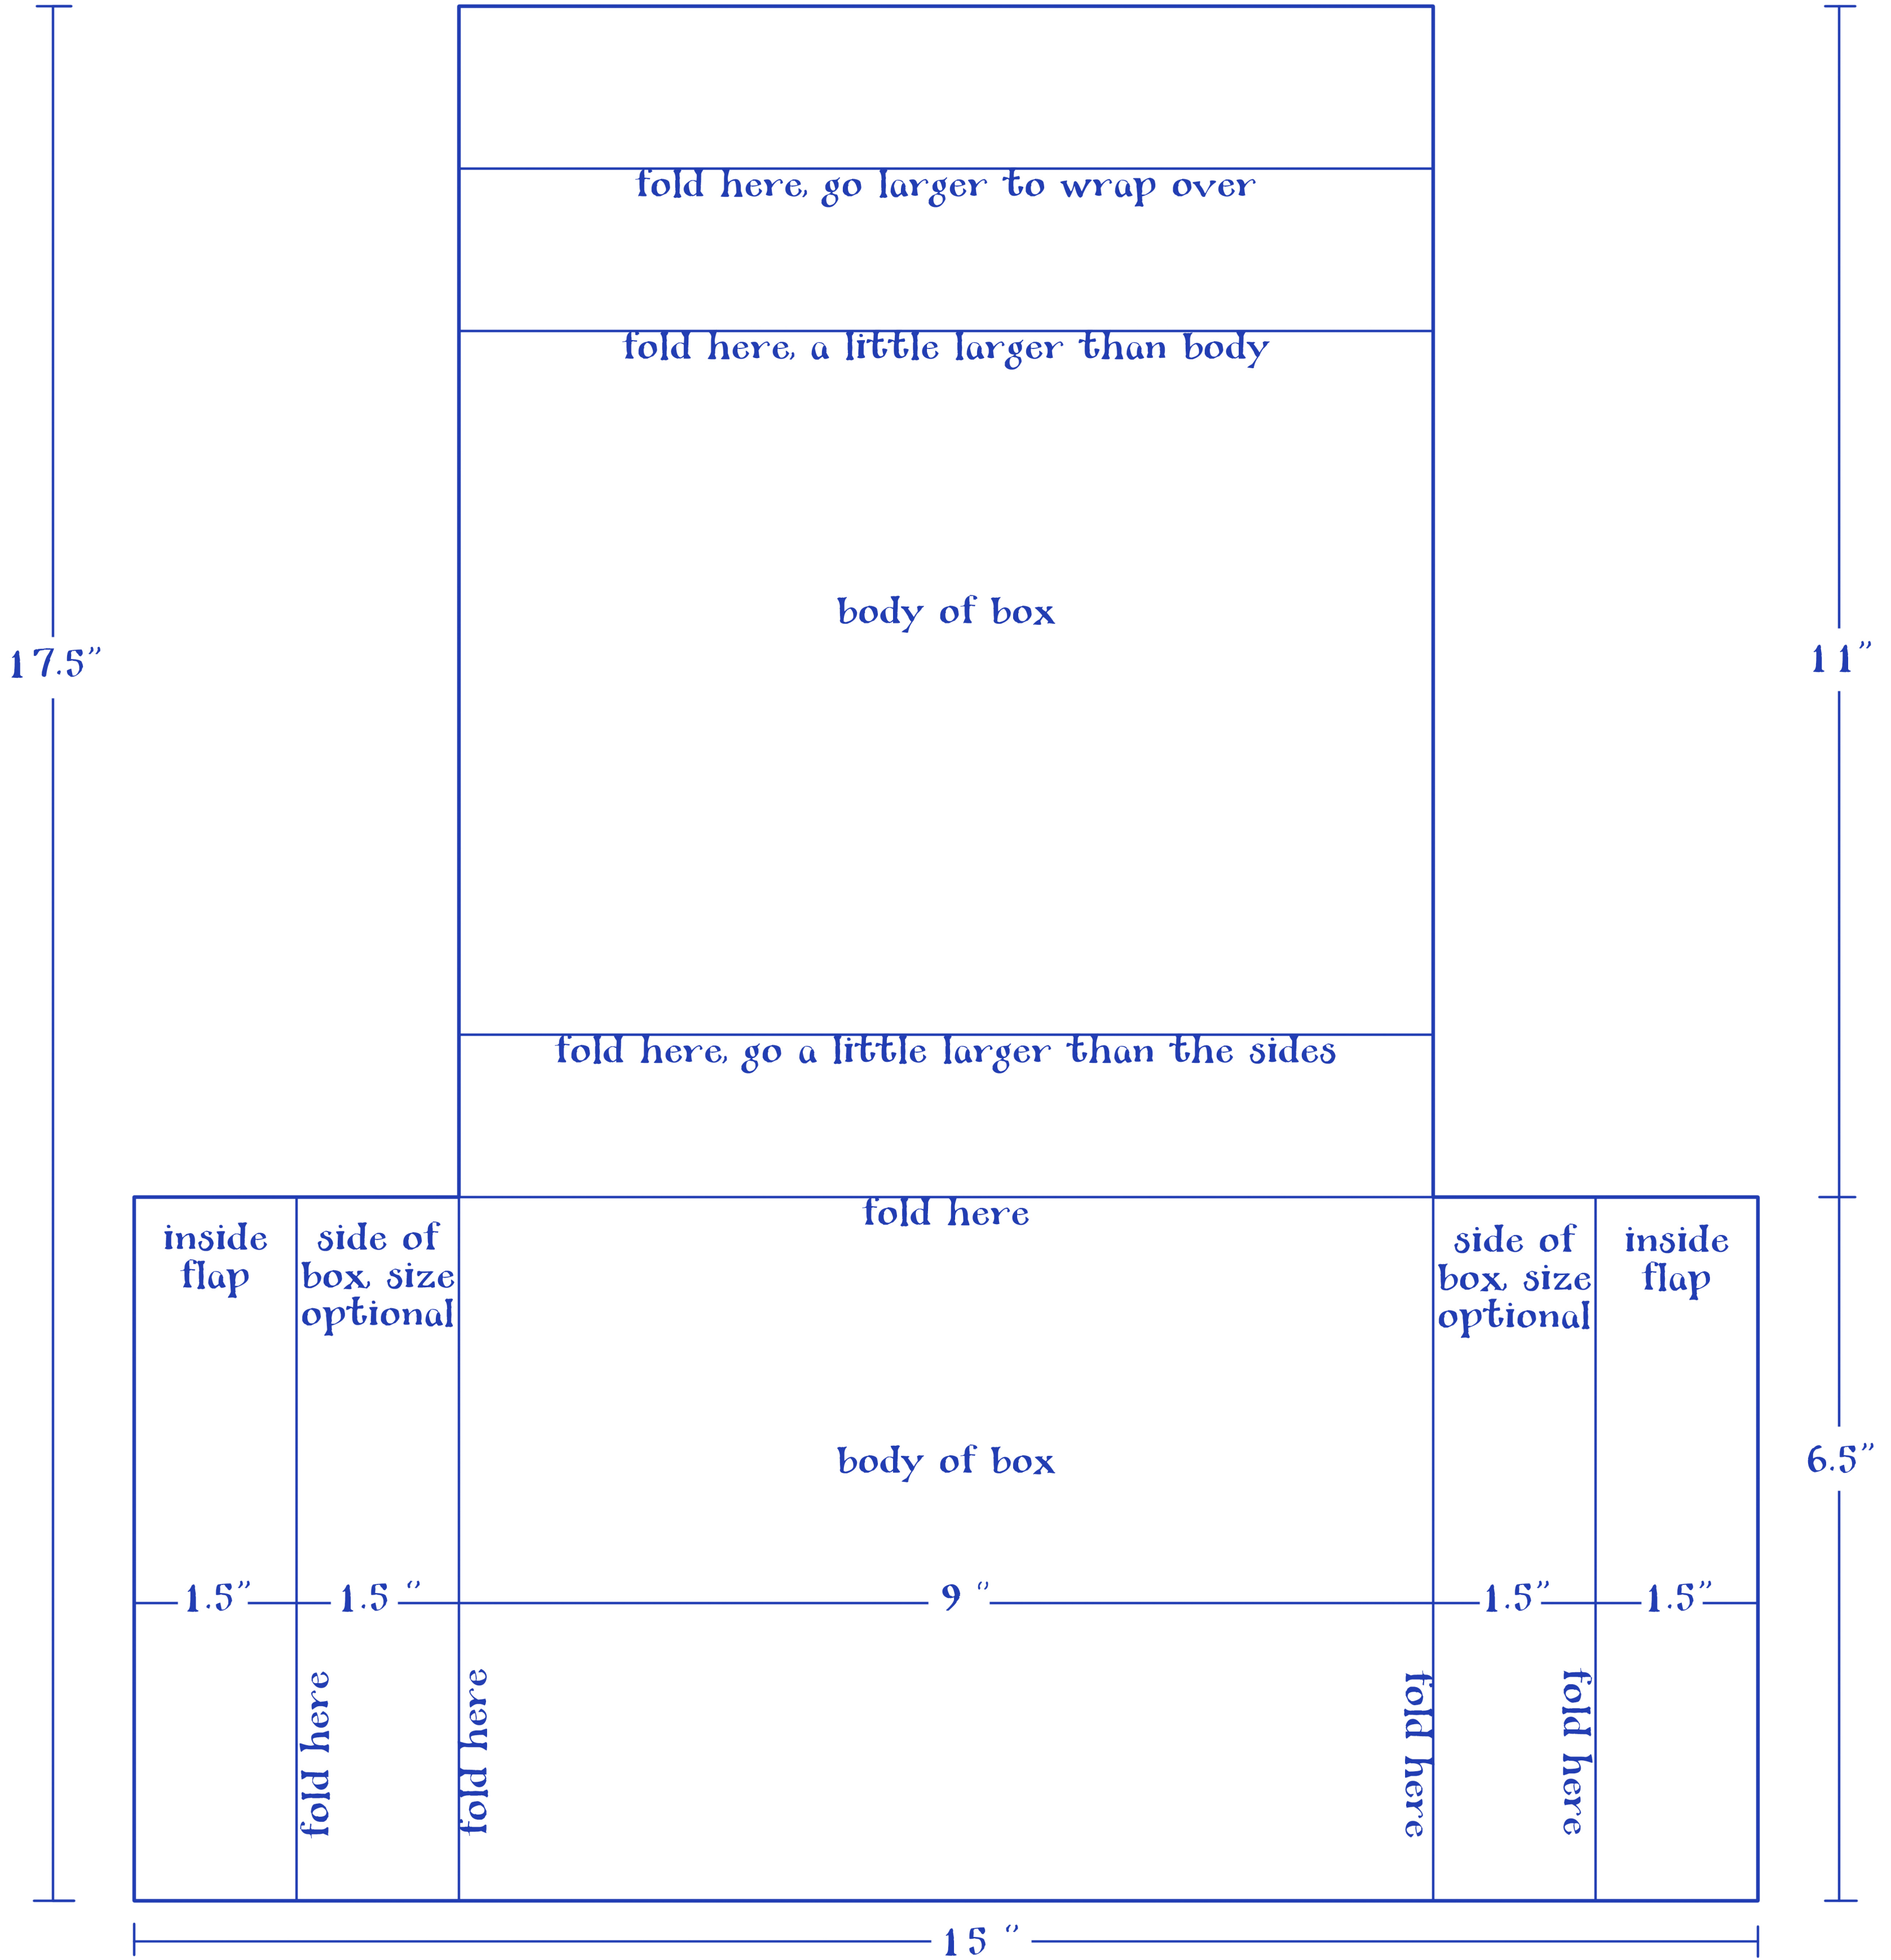

Folding Box Template 9X6.5X1.5 apprx.

17.5"

11"

6.5"

15 "

inside flap

side of box, size optional

fold here

side of box, size optional

inside flap

body of box

1.5"

1.5 "

9 "

1.5"

1.5"

fold here

fold here

fold here

fold here