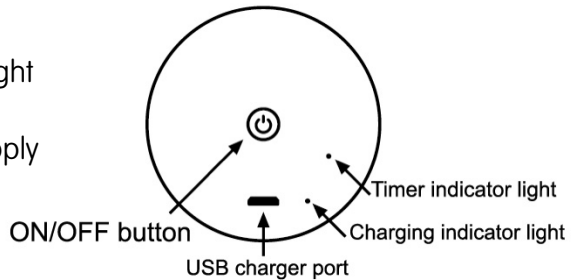

LIL TRASH FIRE by 100% BORN NIGHT LIGHT

This product includes: Lil Trash Fire LED Night Light and user manual.

Caution

For proper and safe use, please read the following instructions before usage.

Package Contents

Operating the light

1. The on/off button is located at the middle of the light.
2. Press the button to turn on, and press the button to turn off.
3. When the light is turned on, the timer is also on. After 1hr, the light will turn off automatically.
4. The 1-hr timer and timer indicator light can be cancelled by long press the on/off button for 3 seconds.