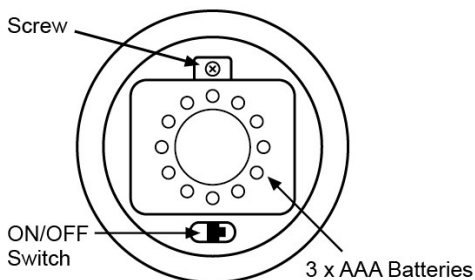

First use

Remember to install the batteries into the battery compartment at first use.

Operating the light

1. The on/off switch is located at the base of the light.
2. Switch the button for light on, and switch the button again for light off. The night light will automatically turn off after 1hr.
3. Tap on the night light to turn the light on/off.