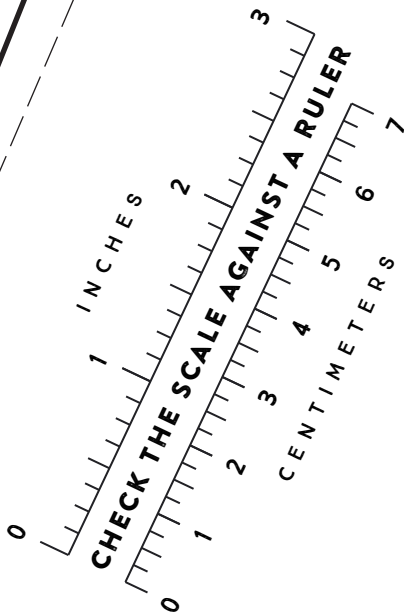

SIZE 11/12

TRY ME FOR SIZE

Place your foot on this template to see how this size would fit.

CAIRN TRAIL + RIVER

**SOLE HUGGER LOCATIONS
(FLEXES WITH FOOT SHAPE)**

B E D R O C K S A N D A L S . C O M

We are proudly based in Richmond, California where we manufacture Bedrock Sandals in our local factory. Each year we donate one percent of our sales to help conserve and restore the environment through 1% for the Planet.

All our products are covered by our "We Got You Covered" Rock Solid Warranty.