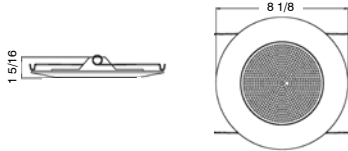

6" Line Voltage Recessed Trims

RT609WH/A
 Albalite Lens Shower Trim
 with Metal Ring
 Uses 40W A19 Lamps
 Order Code: **79136**

RT609WH/DO/P
 Drop Opal Lens with
 White Plastic Ring
 Uses 40 W A19 Lamps
 Order Code: **75971**

RT609WH/A/P
 Albalite Lens Shower Trim
 with Plastic Ring
 Uses 40W A19 Lamps
 Order Code: **79137**

RT609WH/FL
 Fresnel Glass Lens with White Metal Ring
 Shower Trim
 Uses 40W A19 Lamps
 Order Code: **77559**

RT609WH/DO
 Drop Opal Lens with White Metal Ring
 Uses 40 W A19 Lamps
 Order Code: **N/A**

RT609WH/FL/P
 Fresnel Glass Lens with White Plastic Ring
 Shower Trim
 Uses 40W A19 Lamps
 Order Code: **79160**

Other Styles and Finishes Available - Consult Your Sales Representative. Specifications Subject To Change Without Notice.

Series	Aperture Size	2X #	Trim Color	Ring Color	Lamp Type/ Wattage	Airtight	Options
RT= Recessed Trim	3	See Below	WH = White	Blank=Same color as trim	Blank = Incandescent	Blank = Non-AT or insert 'AT'	Used for trims with both Plastic and Metal Rings, Different Lensing, Etc
	4		BL=Black	WH = White	C=CFL		
	5		CH=Chrome	BL=Black	G=GU		
	6		NK=Satin Nickel	CH=Chrome	LED=LED		
			CL=Clear	NK=Satin Nickel	LV=Low Voltage		
			GO=Gold				