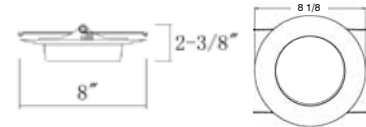

6" Line Voltage Recessed Trims

RT609WH/A
 Albalite Lens Shower Trim
 with Metal Ring
 Uses 40W A19 Lamps
 Order Code: **79136**

RT609WH/DO/P
 Drop Opal Lens with
 White Plastic Ring
 Uses 40 W A19 Lamps
 Order Code: **75971**

RT609WH/A/P
 Albalite Lens Shower Trim
 with Plastic Ring
 Uses 40W A19 Lamps
 Order Code: **79137**

RT609WH/FL
 Fresnel Glass Lens with White Metal Ring
 Shower Trim
 Uses 40W A19 Lamps
 Order Code: **77559**

Other Styles and Finishes Available - Consult Your Sales Representative. Specifications Subject To Change Without Notice.

Series	Aperture Size	2X #	Trim Color	Ring Color	Lamp Type/ Wattage	Airtight	Options
RT= Recessed Trim	3	See Below	WH = White	Blank=Same color as trim	Blank = Incandescent	Blank = Non-AT or insert 'AT'	Used for trims with both Plastic and Metal Rings, Different Lensing, Etc
	4		BL=Black	WH = White	C=CFL		
	5		CH=Chrome	BL=Black	G=GU		
	6		NK=Satin Nickel	CH=Chrome	LED=LED		
			CL=Clear	NK=Satin Nickel	LV=Low Voltage		
			GO=Gold				