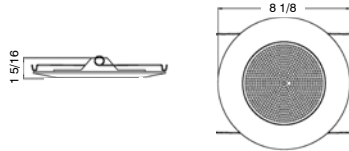

6" Line Voltage Recessed Trims

RT609WH/A
 Albalite Lens Shower Trim
 with Metal Ring
 Uses 40W A19 Lamps
 Order Code: **79136**

RT609WH/DO/P
 Drop Opal Lens with
 White Plastic Ring
 Uses 40 W A19 Lamps
 Order Code: **75971**

RT609WH/A/P
 Albalite Lens Shower Trim
 with Plastic Ring
 Uses 40W A19 Lamps
 Order Code: **79137**

RT609WH/FL
 Fresnel Glass Lens with White Metal Ring
 Shower Trim
 Uses 40W A19 Lamps
 Order Code: **77559**

RT609WH/DO
 Drop Opal Lens with White Metal Ring
 Uses 40 W A19 Lamps
 Order Code: **N/A**

RT609WH/FL/P
 Fresnel Glass Lens with White Plastic Ring
 Shower Trim
 Uses 40W A19 Lamps
 Order Code: **79160**

Other Styles and Finishes Available - Consult Your Sales Representative. Specifications Subject To Change Without Notice.

Series	Aperture Size	2X #	Trim Color	Ring Color	Lamp Type/ Wattage	Airtight	Options
RT= Recessed Trim	3	See Below	WH = White	Blank=Same color as trim	Blank = Incandescent	Blank = Non-AT or insert 'AT'	Used for trims with both Plastic and Metal Rings, Different Lensing, Etc
	4		BL=Black	WH = White	C=CFL		
	5		CH=Chrome	BL=Black	G=GU		
	6		NK=Satin Nickel	CH=Chrome	LED=LED		
			CL=Clear	NK=Satin Nickel	LV=Low Voltage		
			GO=Gold				