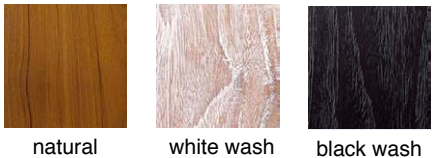

VINNY TABLES

Vintage style angular legs with solid brass caps. Solid top with angular edge. Available in various sizes and materials.

SIZES

MATERIALS OPTIONS: TABLE TOP

* Cable holes can be cut into table top for meeting tables.

Solid Teak Wood

natural white wash

Marble

white cararra black veined

MATERIALS OPTIONS: BASE

Solid Teak Wood

natural white wash black wash

SIZE