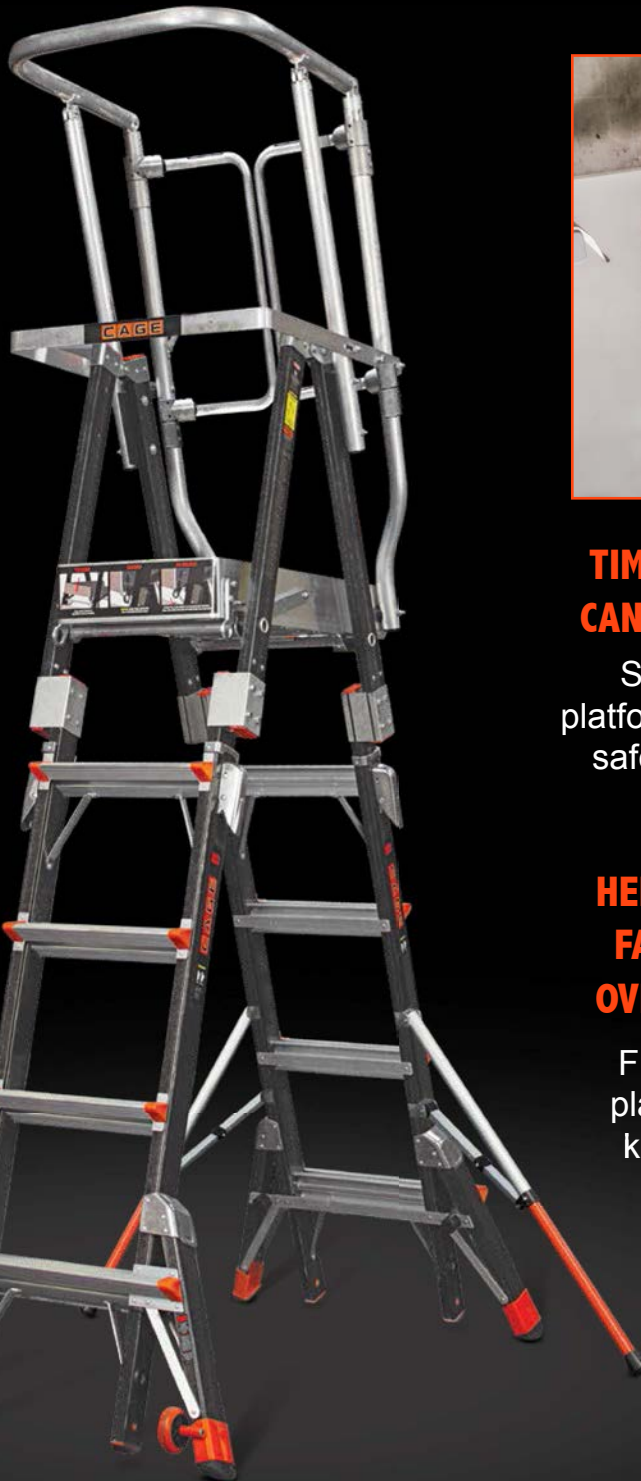

COMPACT CAGE[®]

FITS IN LIMITED ACCESS AREAS SUCH AS CEILING TILES

Goes where a mechanical lift or ordinary stepladder cannot go

REDUCE STRAINS AND SPRAINS

Use convenient Tip & Glide™ wheels to transport and set up.

TIME SAVE - YOU CANNOT FALL OUT

Self-enclosing platform is a versatile, safe alternative to tying off.

HELPS PREVENT FALLS DUE TO OVER-REACHING

Fully enclosed platform with 5" kick plate and midspan

**Little
Giant**
Ladder Systems

CLIMB ON

Easy ceiling tile access.

Wheel it easily from place to place.

Stair access made safe.

1-YEAR WARRANTY / TYPE IAA 160KGS AUSTRALIAN RATING

Part Number	Model	centimeters								
		Min Standing Level	Maximum Reach*	Base Width	Min Footprint	Max Footprint	Storage Depth	Storage Height	Guardrail Height	Weight
19502	3' - 4'	65	279	74	107	160	396	213	107	30kgs
19504	4' - 6'	117	175	74	124	160	396	259	107	33kgs
19504-142	4' - 6'	117	175	74	124	160	396	259	107	35kgs
19508	5' - 8'	147	234	94	142	203	396	290	107	36kgs
19508-146	5' - 8'	147	234	94	142	203	396	290	107	39kgs
19508-242	5' - 8'	147	234	94	142	203	396	290	107	41kgs
19506-146*	6' - 10'	178	292	104	160	244	396	320	107	45kgs
19506-142	6' - 10'	178	292	104	160	244	396	320	107	45kgs
19506-240	6' - 10'	178	292	104	160	244	396	320	107	53kgs
19506-244	6' - 10'	178	292	104	160	244	396	320	107	53kgs
19506-815	6' - 10'	178	292	104	160	244	396	320	107	55kgs