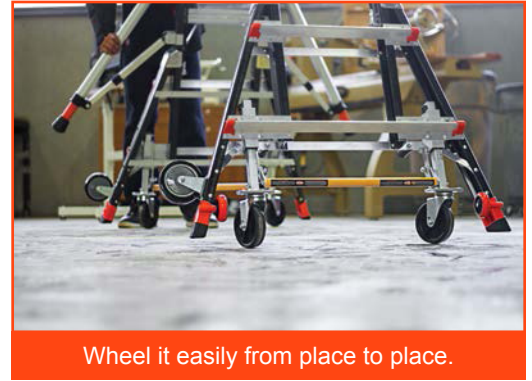

COMPACT CAGE[®]

FITS IN LIMITED ACCESS AREAS SUCH AS CEILING TILES

Goes where a mechanical lift or ordinary stepladder cannot go

REDUCE STRAINS AND SPRAINS

Use convenient Tip & Glide™ wheels to transport and set up.

TIME SAVE - YOU CANNOT FALL OUT

Self-enclosing platform is a versatile, safe alternative to tying off.

HELPS PREVENT FALLS DUE TO OVER-REACHING

Fully enclosed platform with 5" kick plate and midspan

**Little
Giant**
Ladder Systems

CLIMB ON

Easy ceiling tile access.

Wheel it easily from place to place.

Stair access made safe.

1-YEAR WARRANTY / TYPE IAA 160KGS AUSTRALIAN RATING

Part Number	Model	centimeters								
		Min Standing Level	Maximum Reach*	Base Width	Min Footprint	Max Footprint	Storage Depth	Storage Height	Guardrail Height	Weight
19502	3' - 4'	65	279	74	107	160	396	213	107	30kgs
19504	4' - 6'	117	175	74	124	160	396	259	107	33kgs
19504-142	4' - 6'	117	175	74	124	160	396	259	107	35kgs
19508	5' - 8'	147	234	94	142	203	396	290	107	36kgs
19508-146	5' - 8'	147	234	94	142	203	396	290	107	39kgs
19508-242	5' - 8'	147	234	94	142	203	396	290	107	41kgs
19506-146*	6' - 10'	178	292	104	160	244	396	320	107	45kgs
19506-142	6' - 10'	178	292	104	160	244	396	320	107	45kgs
19506-240	6' - 10'	178	292	104	160	244	396	320	107	53kgs
19506-244	6' - 10'	178	292	104	160	244	396	320	107	53kgs
19506-815	6' - 10'	178	292	104	160	244	396	320	107	55kgs