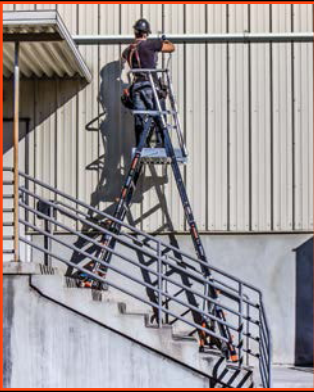

ADJUSTABLE SAFETY

CAGE

**BRING
THEM
HOME**

**GOES WHERE A
MECHANICAL LIFT OR
ORDINARY STEPLADDER
CANNOT GO**

Independent adjustment
of the outer sections allow
operators to work safely over
uneven surfaces or stairs

**YOU CANNOT
FALL OUT**

Self-enclosing platform
is a versatile, safe
alternative to tying off.

IMAGINE
someone you love is
standing at the edge
of a cliff.

Would you rather

see a
FENCE
at the top,
or an
AMBULANCE
at the bottom?

**HELPS PREVENT
FALLS DUE TO
OVER REACHING**
Extra-wide base
and fully enclosed
platform

**Little
Giant**
Ladder Systems

CLIMB ON

Safe and easy to use on stairs, stadium seating, stages, and other uneven surfaces or at multiple heights.