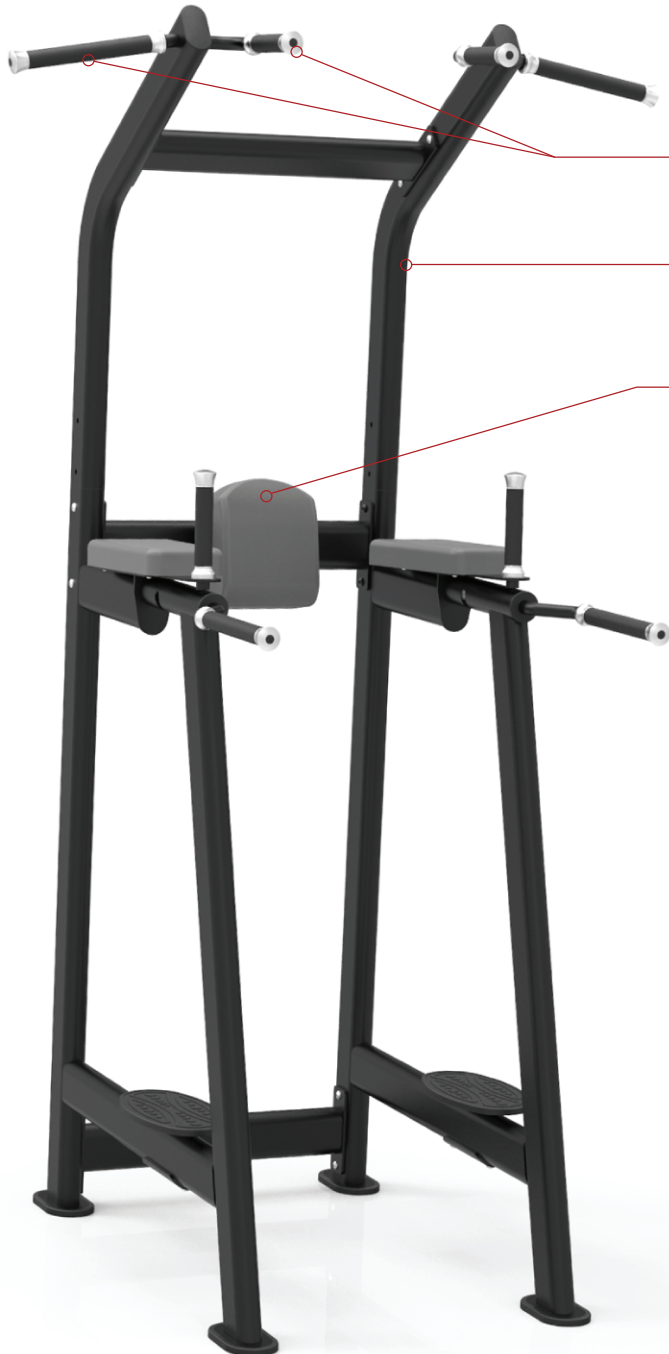

7043 | SIGNATURE SERIES | DIP/CHIN/LEG RAISE

The TKO Signature Series line of benches and racks provides high quality with a simple design to enhance the user workout and ensure a worry-free product for your facility. Each product uses like tubing to seamlessly integrate with the other pieces in the line.

PRODUCT SPECIFICATIONS

DIMENSIONS (LWH):	39" x 31" x 92" (98cm x 78cm x 233cm)
PRODUCT WEIGHT:	176 lbs (80kg)
FRAME COLOR:	Matte Black
UPHOLSTERY COLOR:	Gray
WARRANTY:	FRAME = 10 Years PARTS = 5 Years UPHOLSTERY/GRIPS/ROLLERS = 6 Months

FEATURES & BENEFITS

GRIPS – dual grip option for pullups

FRAME – 3mm flat oval tubing

CUSHION – filled with MC high resilience foam material, high grade PU leather upholstery

TKOSTRENGTH.COM | 1.866.856.3488