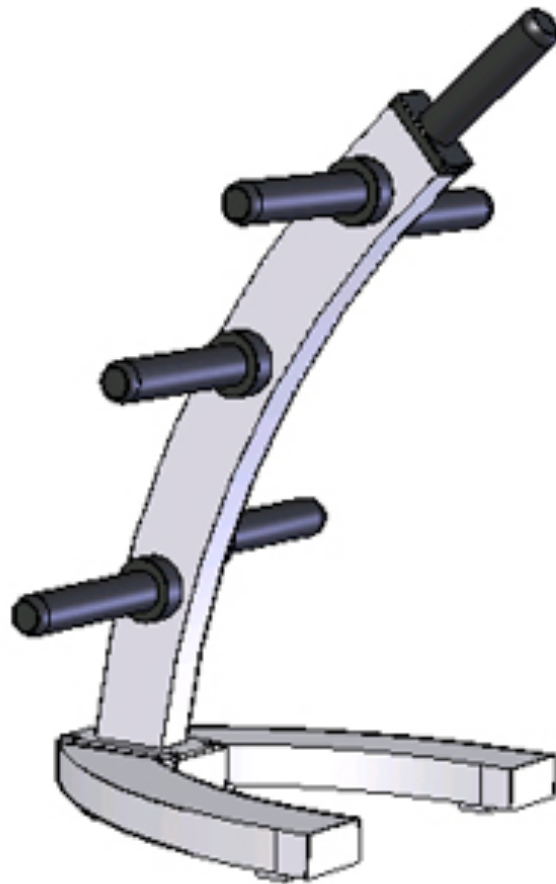

Olympic Plate Tree 825OPT

Exploded Diagram & Parts List

Number	Description	Q'ty
825-1	Main Frame	1
825-2	Base Frame	1
825-3	Square End Cap	1
825-4	Rubber Bumper	5
825-5	Plastic Sleeves	5
825-6	Plastic End Caps	6
825-7	Plastic Sleeve	1
825-8	Logo	1
825-9	Carriage Bolts M12 x 70mm (2 3/4")	4
825-10	Metal Washers	4
825-11	Lock Nuts (M12 Bolts)	4
825-12	Aluminum Rivets	14

Assembly

Connect the Main Frame (1) to the Base Frame (2) using 4 Carriage Bolts (9), 4 Metal Washers (10) and 4 Lock Nuts (11). Tighten all 4 Nuts with wrench.

TKO Sports Group USA Limited

7354 Denny Road