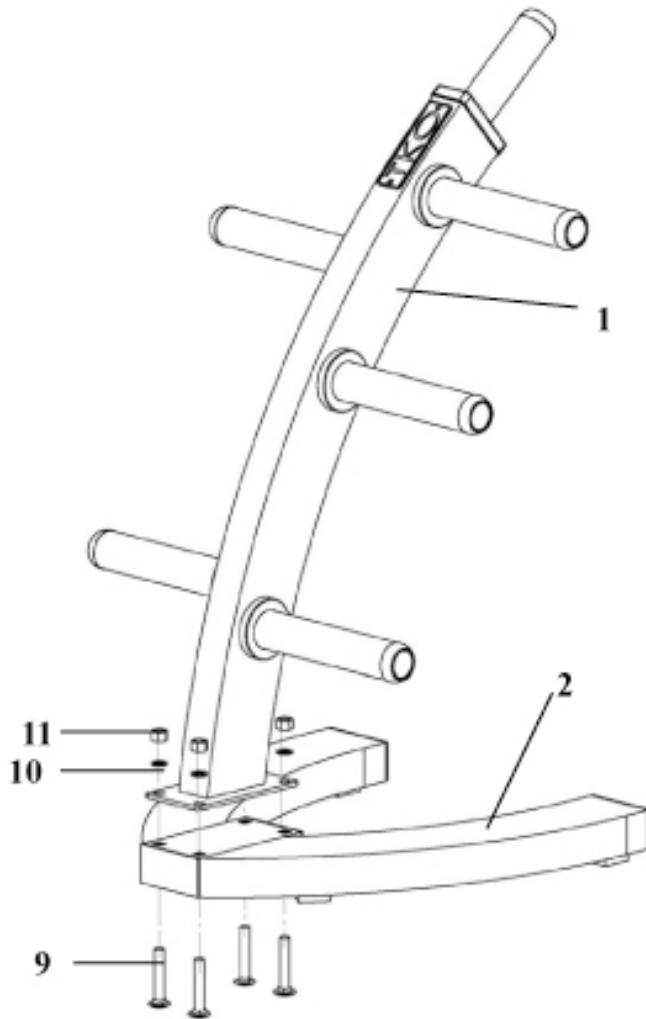

Olympic Plate Tree 825OPT

Exploded Diagram & Parts List

Number	Description	Q'ty
825-1	Main Frame	1
825-2	Base Frame	1
825-3	Square End Cap	1
825-4	Rubber Bumper	5
825-5	Plastic Sleeves	5
825-6	Plastic End Caps	6
825-7	Plastic Sleeve	1
825-8	Logo	1
825-9	Carriage Bolts M12 x 70mm (2 3/4")	4
825-10	Metal Washers	4
825-11	Lock Nuts (M12 Bolts)	4
825-12	Aluminum Rivets	14

Assembly

Connect the Main Frame (1) to the Base Frame (2) using 4 Carriage Bolts (9), 4 Metal Washers (10) and 4 Lock Nuts (11). Tighten all 4 Nuts with wrench.

TKO Sports Group USA Limited

7354 Denny Road