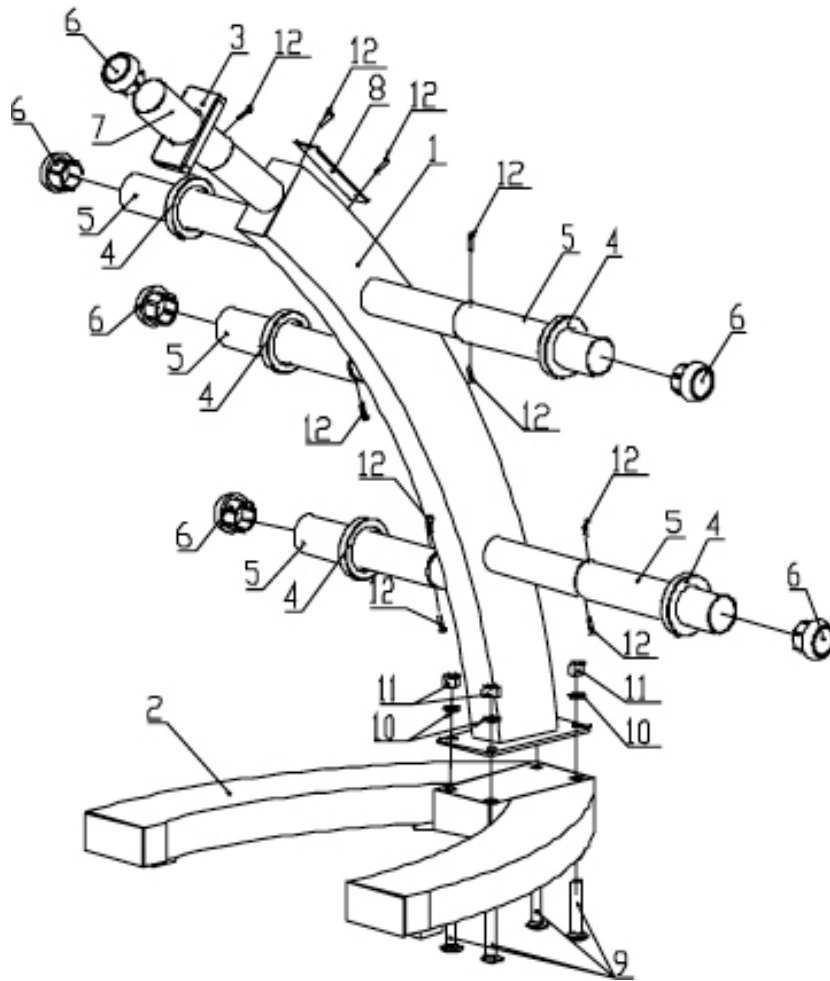

Olympic Plate Tree 825OPT

Exploded Diagram & Parts List

Number	Description	Q'ty
825-1	Main Frame	1
825-2	Base Frame	1
825-3	Square End Cap	1
825-4	Rubber Bumper	5
825-5	Plastic Sleeves	5
825-6	Plastic End Caps	6
825-7	Plastic Sleeve	1
825-8	Logo	1
825-9	Carriage Bolts M12 x 70mm (2 3/4")	4
825-10	Metal Washers	4
825-11	Lock Nuts (M12 Bolts)	4
825-12	Aluminum Rivets	14

Assembly

Connect the Main Frame (1) to the Base Frame (2) using 4 Carriage Bolts (9), 4 Metal Washers (10) and 4 Lock Nuts (11). Tighten all 4 Nuts with wrench.

TKO Sports Group USA Limited

7354 Denny Road