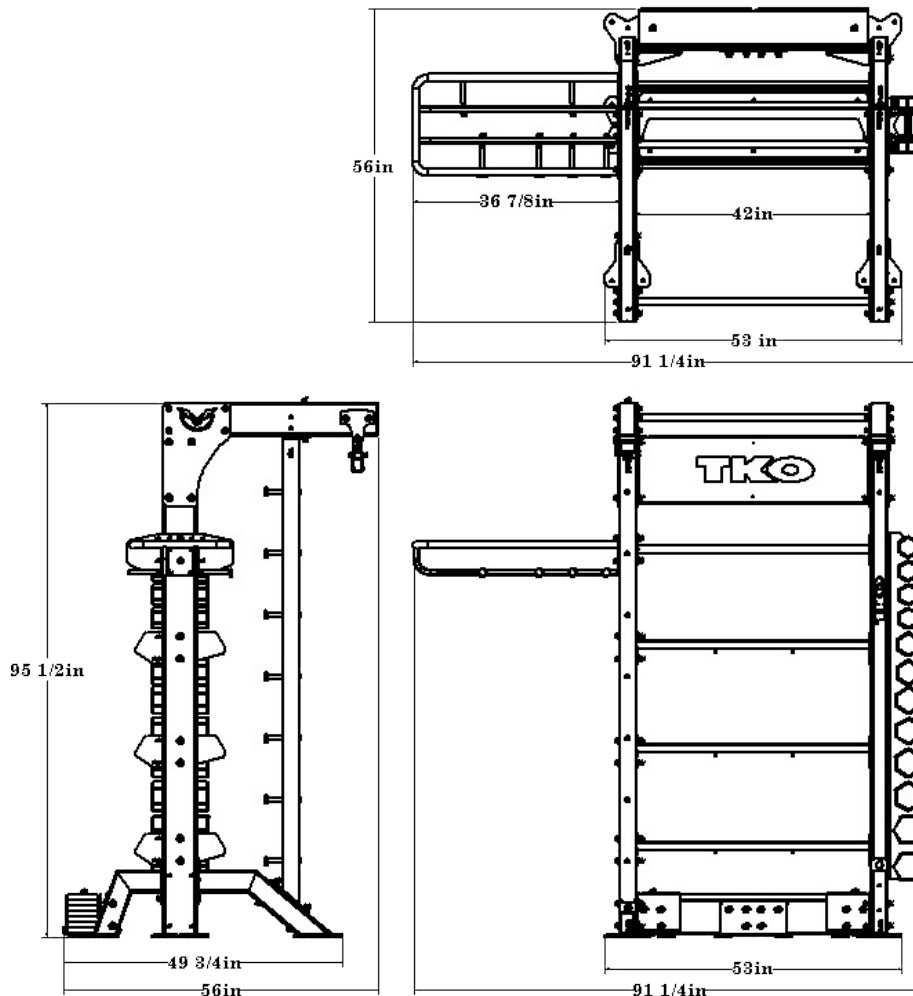

PRODUCT SPECIFICATION

DIMENSIONS: W 91.25" x D 56" x H 95.5"

FRAME COLOR: Matte Black

WARRANTY:

Structural Frame=10yrs

Monkey bars, pull-up bars, ball targets=5yrs

Shelving, Racking, Pegs=1 year

INCLUDES

- Free Standing Counter Balance System
- Front and Rear Outriggers (2 EA)
- Adjustable Ball Rack (1)
- Adjustable Tray Rack (3)
- 3-Way Swivel (2)
- DB-Med-48 (509CMB-6,8,10+12 lb)
- DB-Slam-48 (509SBT-10,15,20+25 lb)
- DB-KB-Light (K856PKB-4,6,8,12,16+20 kg)
- DB-PB-48 (K250PB-5,10,15+20 kg)
- DB-MS-Pack (3 x Mats, 1 65CM Ball, 2ea L,M,H+XH & L,M,H+XH Strength Bands + Band Connector Upright
- DB-VDB-Pack (Vertical Rack & 3-15lb 804SXR Rubber Db)

- Free Standing Counter Balance System
- Front and Rear Outriggers (2 EA)
- Adjustable Ball Rack (1)
- Adjustable Tray Rack (3)
- 3-Way Swivel (2)
- DB-Med-48 (509CMB-6,8,10+12 lb)
- DB-Slam-48 (509SBT-10,15,20+25 lb)
- DB-KB-Light (K856PKB-4,6,8,12,16+20 kg)
- DB-PB-48 (K250PB-5,10,15+20 kg)
- DB-MS-Pack (3 x Mats, 1 65CM Ball, 2ea L,M,H+XH & L,M,H+XH Strength Bands + Band Connector Upright)
- DB-VDB-Pack (Vertical Rack & 3-15lb 804SXR Rubber Db)