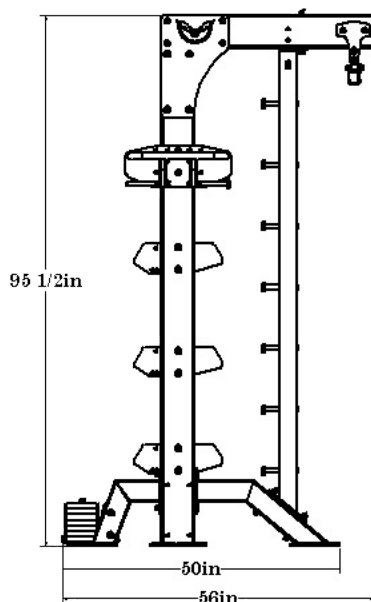

PRODUCT SPECIFICATION

DIMENSIONS: W 85" x D 56" x H 95.5"

FRAME COLOR: Matte Black

WARRANTY:

Structural Frame=10yrs

Monkey bars, pull-up bars, ball targets=5yrs

Shelving, Racking, Pegs=1 year

INCLUDES

- Free Standing Counter Balance System
- Front and Rear Outriggers (2 EA)
- Adjustable Ball Rack (1)
- Adjustable Tray Rack (3)
- 3-Way Swivel (2)
- DB-Med-48 (509CMB-6,8,10+12 lb)
- DB-Slam-48 (509SBT-10,15,20+25 lb)
- DB-KB-Light (K856PKB-4,6,8,12,16+20 kg)
- DB-FR-48 (184FR 36" x 3 Foam Rollers)
- DB-MS-Pack (3 x Mats, 1 65CM Ball, 2ea L,M,H+XH & L,M,H+XH Strength Bands + Band Connector Upright)