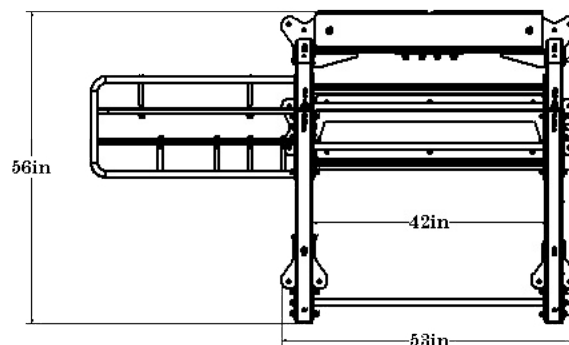

PRODUCT SPECIFICATION

DIMENSIONS: W 85" x D 56" x H 95.5"

FRAME COLOR: Matte Black

WARRANTY:

Structural Frame=10yrs

Monkey bars, pull-up bars, ball targets=5yrs

Shelving, Racking, Pegs=1 year

INCLUDES