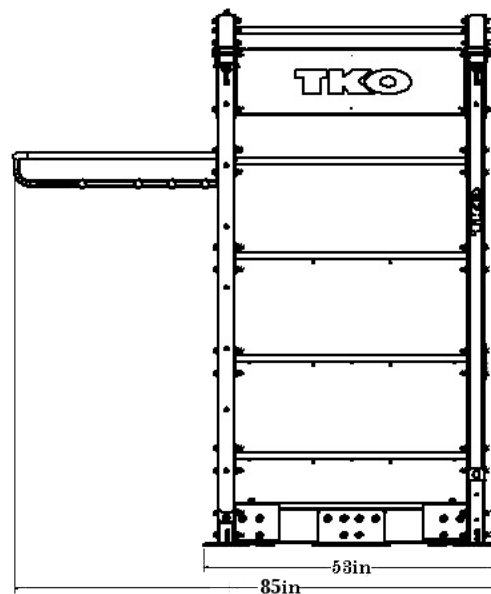

PRODUCT SPECIFICATION

DIMENSIONS: W 85" x D 56" x H 95.5"

FRAME COLOR: Matte Black

WARRANTY:

Structural Frame=10yrs

Monkey bars, pull-up bars, ball targets=5yrs

Shelving, Racking, Pegs=1 year

INCLUDES

- Free Standing Counter Balance System
- Front and Rear Outriggers (2 EA)
- Adjustable Ball Rack (1)
- Adjustable Tray Rack (3)
- 3-Way Swivel (2)
- DB-Med-48 (509CMB-6,8,10+12 lb)
- DB-Slam-48 (509SBT-10,15,20+25 lb)
- DB-KB-Light (K856PKB-4,6,8,12,16+20 kg)
- DB-FR-48 (184FR 36" x 3 Foam Rollers)
- DB-MS-Pack (3 x Mats, 1 65CM Ball, 2ea L,M,H+XH & L,M,H+XH Strength Bands + Band Connector Upright)