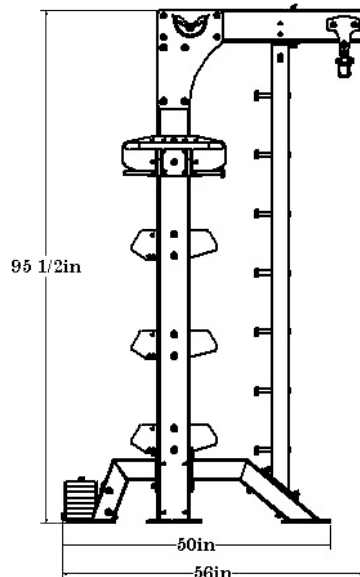

PRODUCT SPECIFICATION

DIMENSIONS: W 91.25" x D 56" x H 95.5"

FRAME COLOR: Matte Black

WARRANTY:

Structural Frame=10yrs

Monkey bars, pull-up bars, ball targets=5yrs

Shelving, Racking, Pegs=1 year

INCLUDES

- Free Standing Counter Balance System
- Front and Rear Outriggers (2 EA)
- Adjustable Ball Rack (1)
- Adjustable Tray Rack (3)
- 3-Way Swivel (2)
- DB-Med-48 (509CMB-6,8,10+12 lb)
- DB-Slam-48 (509SBT-10,15,20+25 lb)
- DB-KB-Light (K856PKB-4,6,8,12,16+20 kg)
- DB-PB-48 (K250PB-5,10,15+20 kg)
- DB-MS-Pack (3 x Mats, 1 65CM Ball, 2ea L,M,H+XH & L,M,H+XH Strength Bands + Band Connector Upright)
- DB-BR-Kit (250BR-1.5x30, Anchor & Hanging Hook)

Customization

Choose your color for the uprights or add your logo to the top crossbar.

MADE IN
USA 

TKOSTRENGTH.COM | 1.866.856.3488

DB-SUB-8-PERF**| FREE STANDING SINGLE SUSPENSION BAY****| PERFORMANCE PACKAGE**

PRODUCT SPECIFICATION

DIMENSIONS: W 91.5" x D 56" x H 95.5"

FRAME COLOR: Matte Black

WARRANTY:

Structural Frame=10yrs

Monkey bars, pull-up bars, ball targets=5yrs

Shelving, Racking, Pegs=1 year

INCLUDES