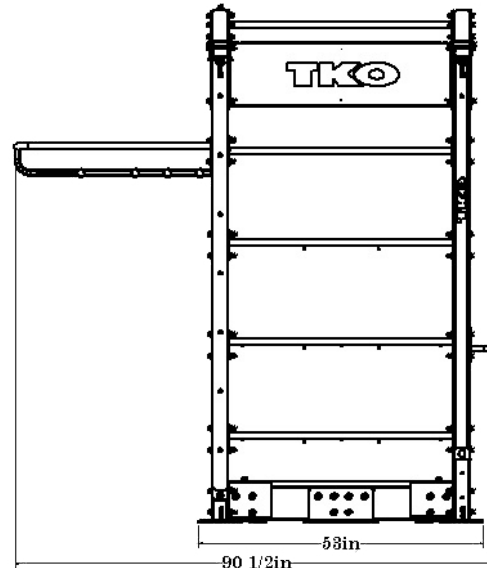

PRODUCT SPECIFICATION

DIMENSIONS: W 91.25" x D 56" x H 95.5"

FRAME COLOR: Matte Black

WARRANTY:

Structural Frame=10yrs

Monkey bars, pull-up bars, ball targets=5yrs

Shelving, Racking, Pegs=1 year

INCLUDES

- Free Standing Counter Balance System
- Front and Rear Outriggers (2 EA)
- Adjustable Ball Rack (1)
- Adjustable Tray Rack (3)
- 3-Way Swivel (2)
- DB-Med-48 (509CMB-6,8,10+12 lb)
- DB-Slam-48 (509SBT-10,15,20+25 lb)
- DB-KB-Light (K856PKB-4,6,8,12,16+20 kg)
- DB-PB-48 (K250PB-5,10,15+20 kg)
- DB-MS-Pack (3 x Mats, 1 65CM Ball, 2ea L,M,H+XH & L,M,H+XH Strength Bands + Band Connector Upright)
- DB-BR-Kit (250BR-1.5x30, Anchor & Hanging Hook)

Customization

Choose your color for the uprights or add your logo to the top crossbar.

MADE IN
USA 

TKOSTRENGTH.COM | 1.866.856.3488

DB-SUB-8-PERF**| FREE STANDING SINGLE SUSPENSION BAY****| PERFORMANCE PACKAGE**

PRODUCT SPECIFICATION

DIMENSIONS: W 91.5" x D 56" x H 95.5"

FRAME COLOR: Matte Black

WARRANTY:

Structural Frame=10yrs

Monkey bars, pull-up bars, ball targets=5yrs

Shelving, Racking, Pegs=1 year

INCLUDES