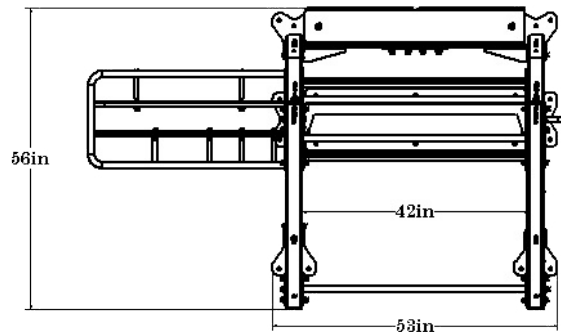

PRODUCT SPECIFICATION

DIMENSIONS: W 91.25" x D 56" x H 95.5"

FRAME COLOR: Matte Black

WARRANTY:

Structural Frame=10yrs

Monkey bars, pull-up bars, ball targets=5yrs

Shelving, Racking, Pegs=1 year

INCLUDES

- Free Standing Counter Balance System
- Front and Rear Outriggers (2 EA)
- Adjustable Ball Rack (1)
- Adjustable Tray Rack (3)
- 3-Way Swivel (2)
- DB-Med-48 (509CMB-6,8,10+12 lb)
- DB-Slam-48 (509SBT-10,15,20+25 lb)
- DB-KB-Light (K856PKB-4,6,8,12,16+20 kg)
- DB-PB-48 (K250PB-5,10,15+20 kg)
- DB-MS-Pack (3 x Mats, 1 65CM Ball, 2ea L,M,H+XH & L,M,H+XH Strength Bands + Band Connector Upright)
- DB-BR-Kit (250BR-1.5x30, Anchor & Hanging Hook)

PRODUCT SPECIFICATION

DIMENSIONS: W 91.5" x D 56" x H 95.5"

FRAME COLOR: Matte Black

WARRANTY:

Structural Frame=10yrs

Monkey bars, pull-up bars, ball targets=5yrs

Shelving, Racking, Pegs=1 year

INCLUDES