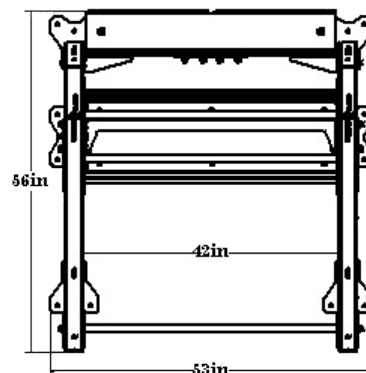

PRODUCT SPECIFICATION

DIMENSIONS: W 53" x D 56" x H 95.5"

FRAME COLOR: Matte Black

WARRANTY:

Structural Frame=10yrs

Monkey bars, pull-up bars, ball targets=5yrs

Shelving, Racking, Pegs=1 year

INCLUDES

- Free Standing Counter Balance System
- Front and Rear Outriggers (2 EA)
- Adjustable Ball Rack (1)
- Adjustable Tray Rack (3)
- 3-Way Swivel (2)
- DB-Med-48 (509CMB-6,8,10+12 lb)
- DB-Slam-48 (509SBT-10,15,20+25 lb)
- DB-KB-Light (K856PKB-4,6,8,12,16+20 kg)
- DB-FR-48 (184FR 36" Foam Roller x 3)