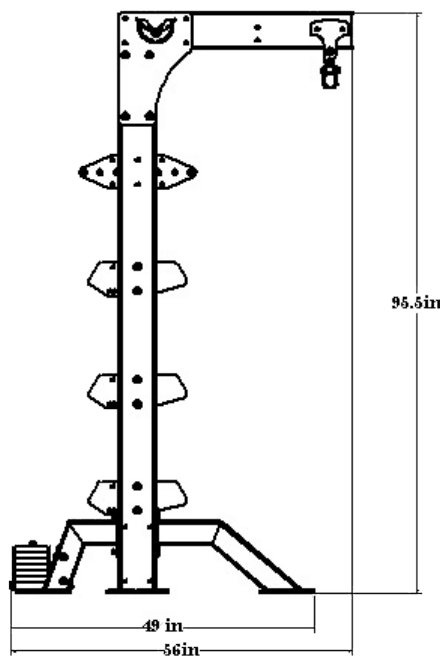

PRODUCT SPECIFICATION

DIMENSIONS: W 53" x D 56" x H 95.5"

FRAME COLOR: Matte Black

WARRANTY:

Structural Frame=10yrs

Monkey bars, pull-up bars, ball targets=5yrs

Shelving, Racking, Pegs=1 year

INCLUDES

- Free Standing Counter Balance System
- Front and Rear Outriggers (2 EA)
- Adjustable Ball Rack (1)
- Adjustable Tray Rack (3)
- 3-Way Swivel (2)
- DB-Med-48 (509CMB-6,8,10+12 lb)
- DB-Slam-48 (509SBT-10,15,20+25 lb)
- DB-KB-Light (K856PKB-4,6,8,12,16+20 kg)
- DB-FR-48 (184FR 36" Foam Roller x 3)