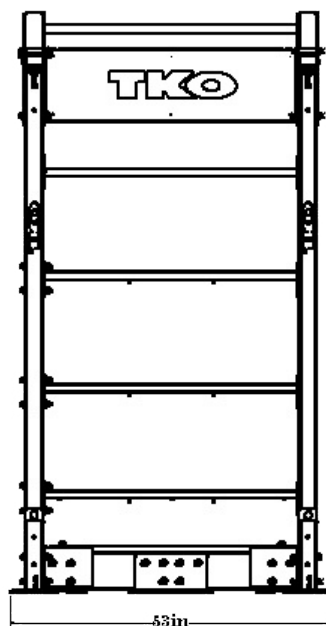

PRODUCT SPECIFICATION

DIMENSIONS: W 53" x D 56" x H 95.5"

FRAME COLOR: Matte Black

WARRANTY:

Structural Frame=10yrs

Monkey bars, pull-up bars, ball targets=5yrs

Shelving, Racking, Pegs=1 year

INCLUDES

- Free Standing Counter Balance System
- Front and Rear Outriggers (2 EA)
- Adjustable Ball Rack (1)
- Adjustable Tray Rack (3)
- 3-Way Swivel (2)
- DB-Med-48 (509CMB-6,8,10+12 lb)
- DB-Slam-48 (509SBT-10,15,20+25 lb)
- DB-KB-Light (K856PKB-4,6,8,12,16+20 kg)
- DB-FR-48 (184FR 36" Foam Roller x 3)