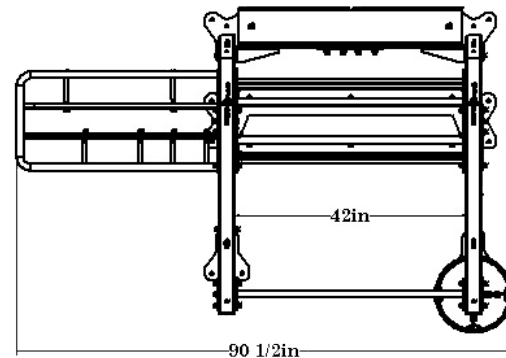

PRODUCT SPECIFICATION

DIMENSIONS: W 90.25" x D 59.5" x H 95.5"

FRAME COLOR: Matte Black

WARRANTY:

Structural Frame=10yrs

Monkey bars, pull-up bars, ball targets=5yrs

Shelving, Racking, Pegs=1 year

INCLUDES

- Free Standing Counter Balance System
- Front and Rear Outriggers (2 EA)
- Adjustable Ball Rack (1)
- Adjustable Tray Rack (3)
- 3-Way Swivel (2)
- DB-Med-48 (509CMB-6,8,10+12 lb)
- DB-Slam-48 (509SBT-10,15,20+25 lb)
- DB-KB-Light (K856PKB-4,6,8,12,16+20 kg)
- DB-PB-48 (K250PB-5,10,15+20 kg)
- DB-MS-Pack (3 x Mats, 1 65CM Ball, 2ea L,M,H+XH & L,M,H+XH Strength Bands + Band Connector Upright 502V-75)