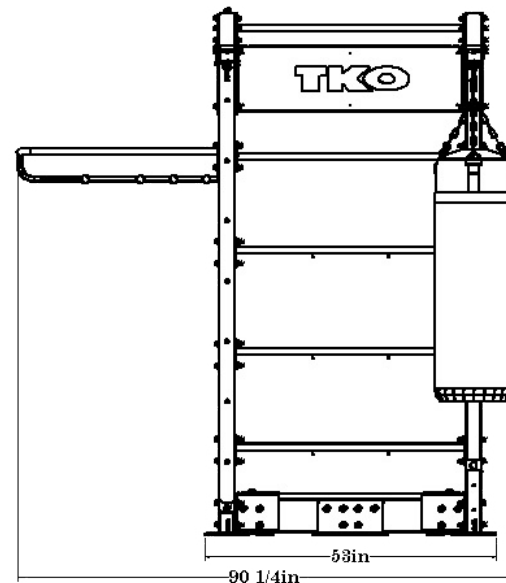

PRODUCT SPECIFICATION

DIMENSIONS: W 90.25" x D 59.5" x H 95.5"

FRAME COLOR: Matte Black

WARRANTY:

Structural Frame=10yrs

Monkey bars, pull-up bars, ball targets=5yrs

Shelving, Racking, Pegs=1 year

INCLUDES