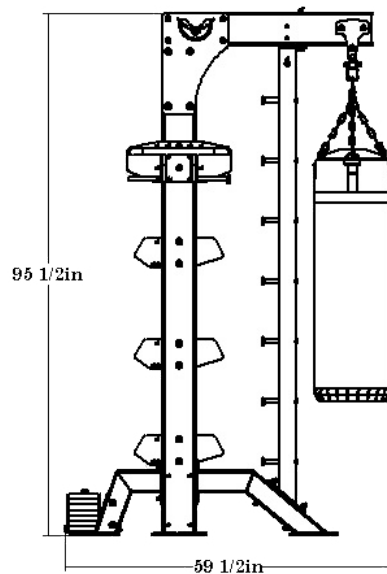

PRODUCT SPECIFICATION

DIMENSIONS: W 90.25" x D 59.5" x H 95.5"

FRAME COLOR: Matte Black

WARRANTY:

Structural Frame=10yrs

Monkey bars, pull-up bars, ball targets=5yrs

Shelving, Racking, Pegs=1 year

INCLUDES

- Free Standing Counter Balance System
- Front and Rear Outriggers (2 EA)
- Adjustable Ball Rack (1)
- Adjustable Tray Rack (3)
- 3-Way Swivel (2)
- DB-Med-48 (509CMB-6,8,10+12 lb)
- DB-Slam-48 (509SBT-10,15,20+25 lb)
- DB-KB-Light (K856PKB-4,6,8,12,16+20 kg)
- DB-PB-48 (K250PB-5,10,15+20 kg)
- DB-MS-Pack (3 x Mats, 1 65CM Ball, 2ea L,M,H+XH & L,M,H+XH Strength Bands + Band Connector Upright 502V-75)