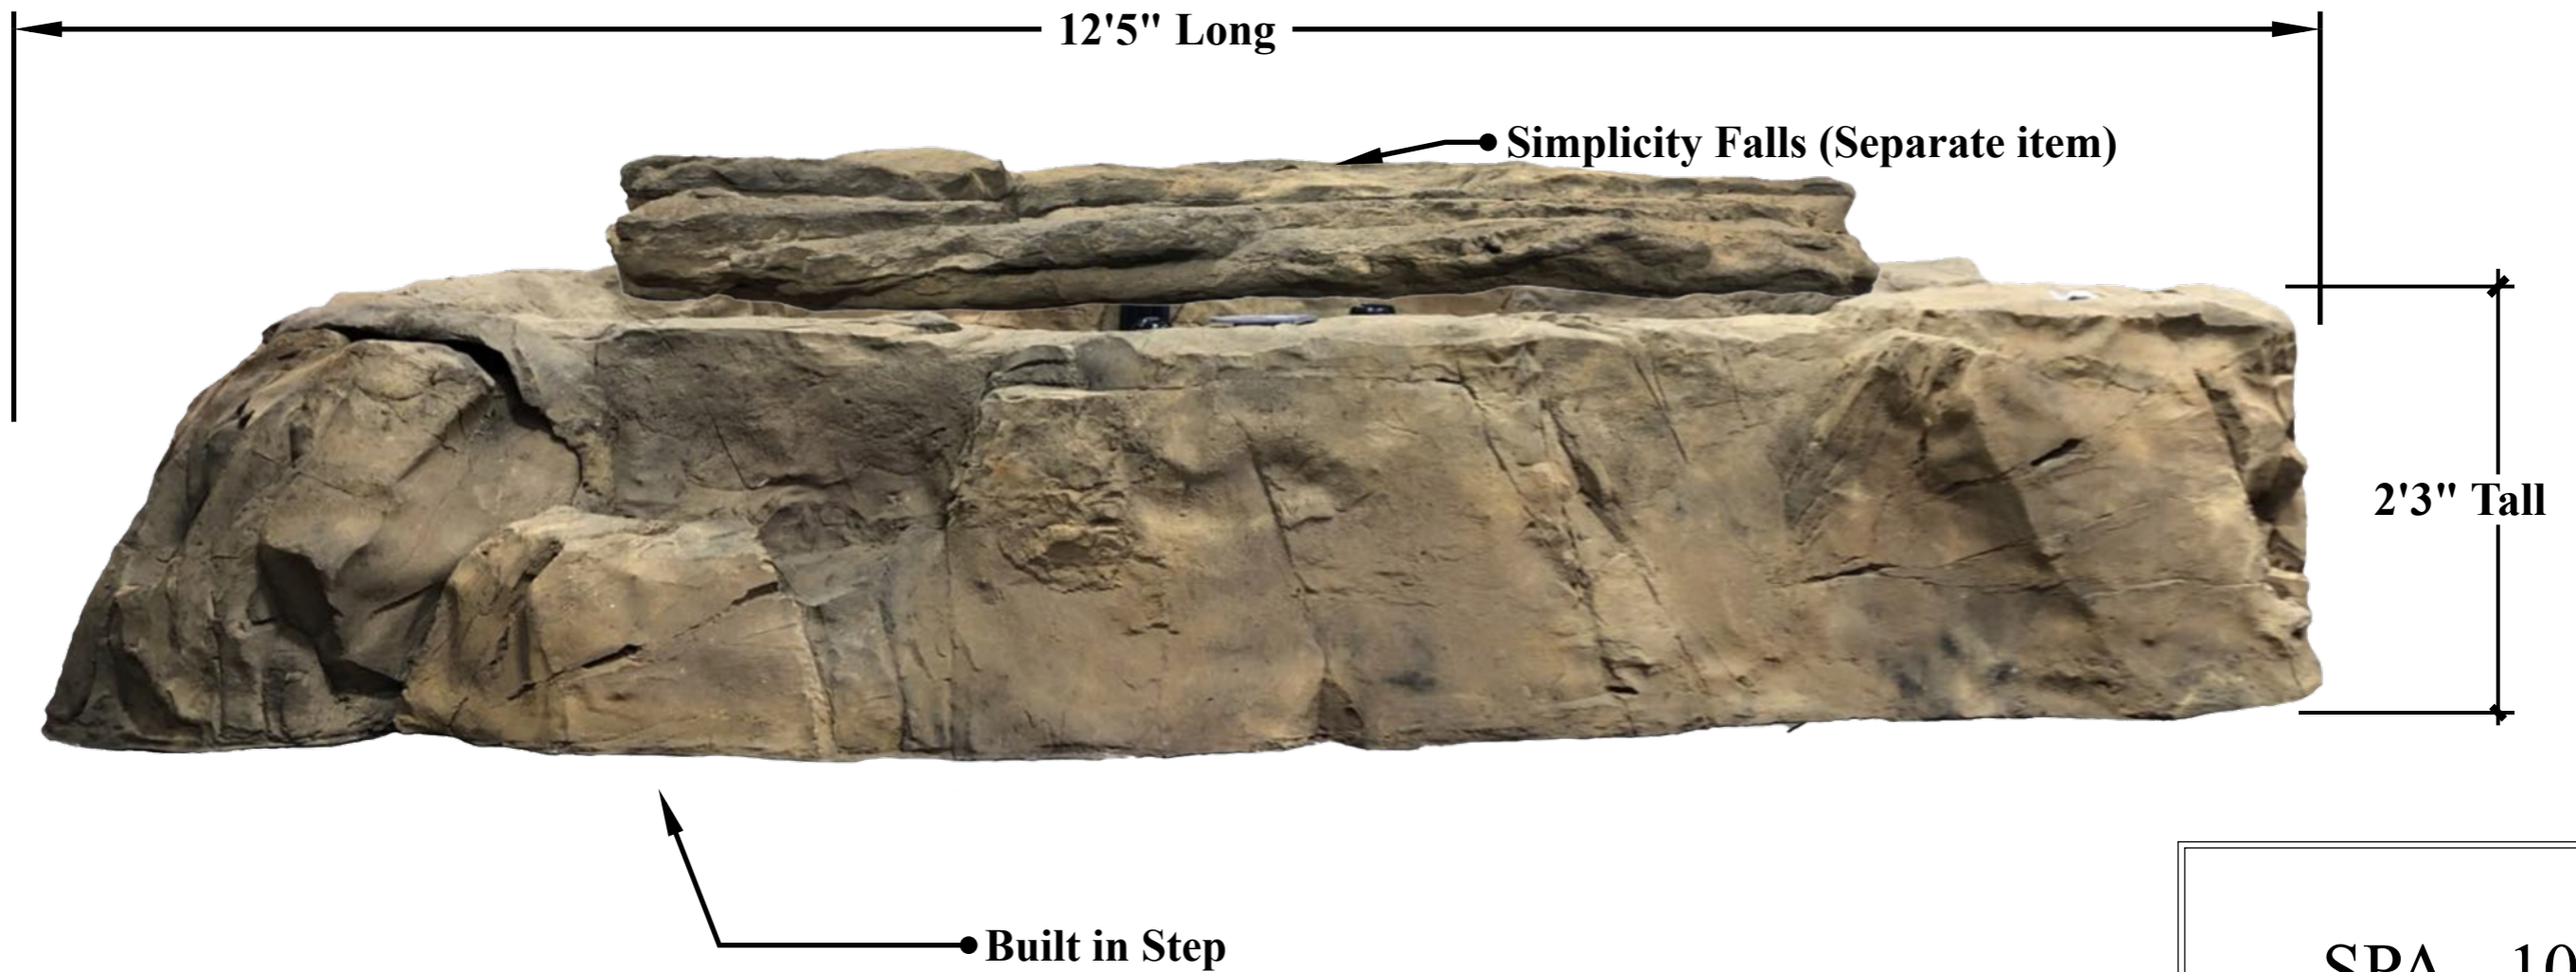

Stream Spa

SPA-100

NATURAL SPAS
IMMERSE YOURSELF

Spec Shoot

Top View

SPA - 100

A - 01

Overall Length	12'5"
Overall Width	7'8"
Overall Depth	2'3"
Appx. Weight	500 lbs
Appx. Fill	500 Gal.
Seating Capacity	4-5 ppl.
# of Jets	5-7
# of VGB Drains	2

Manufactured in Garland, TX

NATURAL SPAS
IMMERSE YOURSELF

SPA-100 - Top View Measurements

Side View

SPA - 100

A - 02

Manufactured in Garland, TX

NATURAL SPAS
IMMERSE YOURSELF

SPA-100 - Side View Measurements

Overall Length	12'5"
Overall Width	7'8"
Overall Depth	2'3"