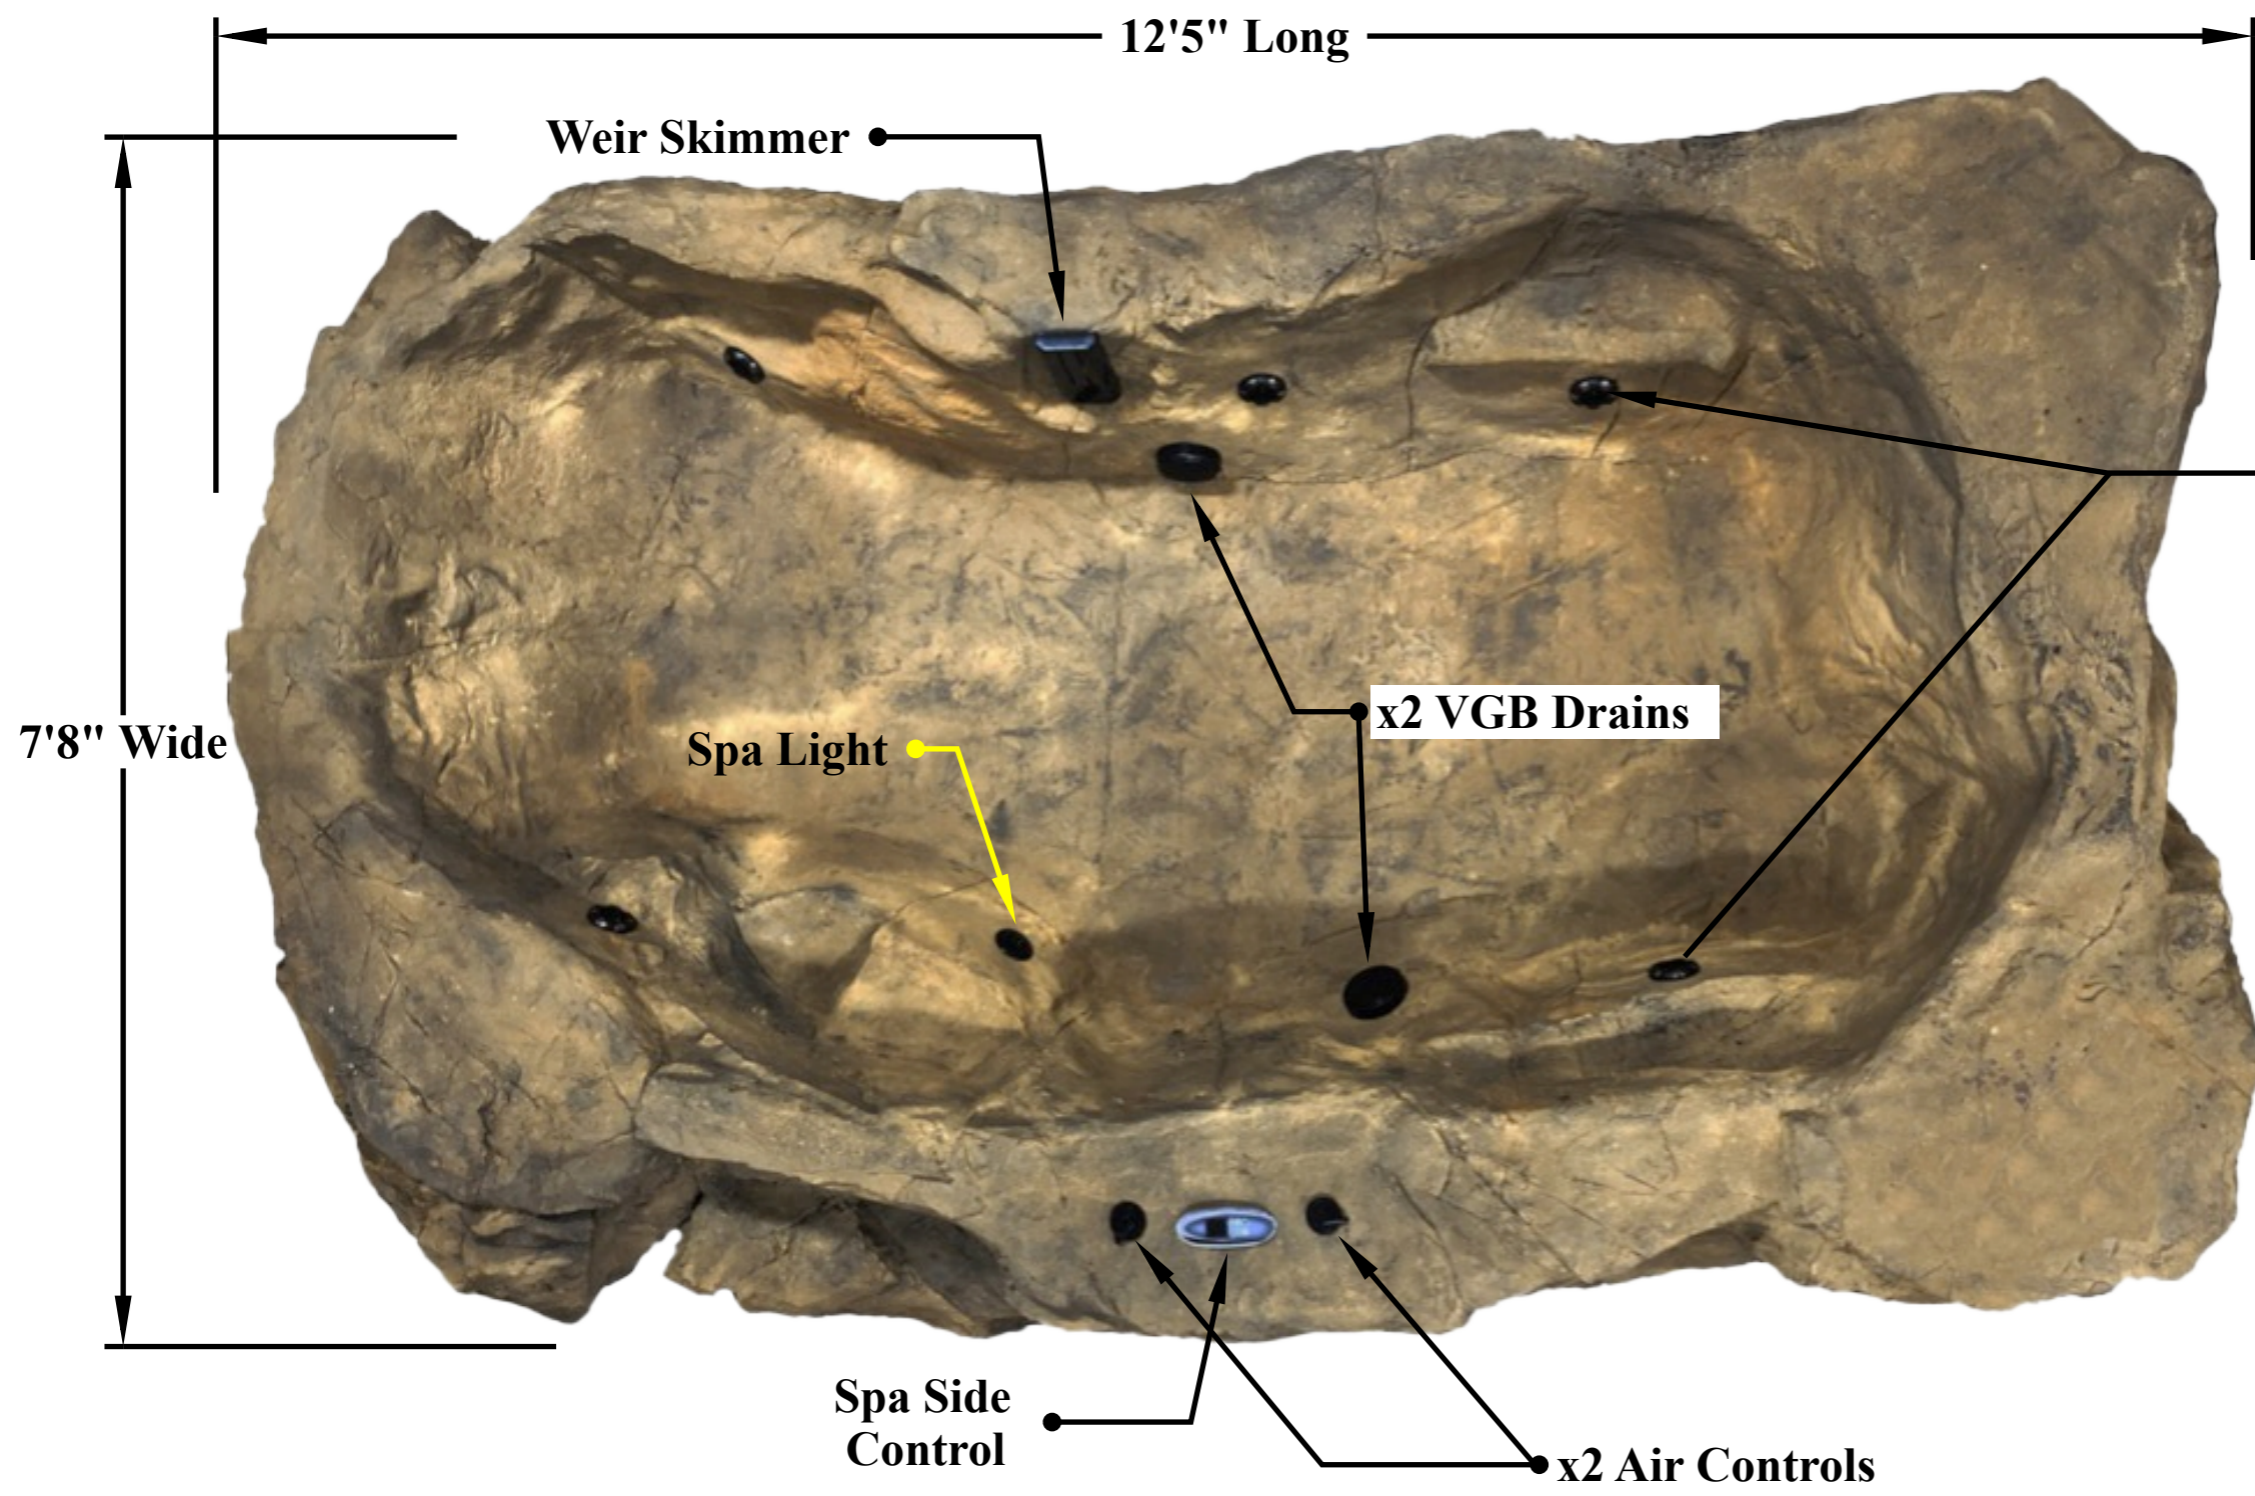

Stream Spa

SPA-100

NATURAL SPAS
IMMERSE YOURSELF

Spec Shoot

Top View

SPA - 100

A - 01

Overall Length	12'5"
Overall Width	7'8"
Overall Depth	2'3"
Appx. Weight	500 lbs
Appx. Fill	500 Gal.
Seating Capacity	4-5 ppl.
# of Jets	5-7
# of VGB Drains	2

Manufactured in Garland, TX

NATURAL SPAS
IMMERSE YOURSELF

SPA-100 - Top View Measurements

Side View

SPA - 100

A - 02

Manufactured in Garland, TX

NATURAL SPAS
IMMERSE YOURSELF

SPA-100 - Side View Measurements

Overall Length	12'5"
Overall Width	7'8"
Overall Depth	2'3"