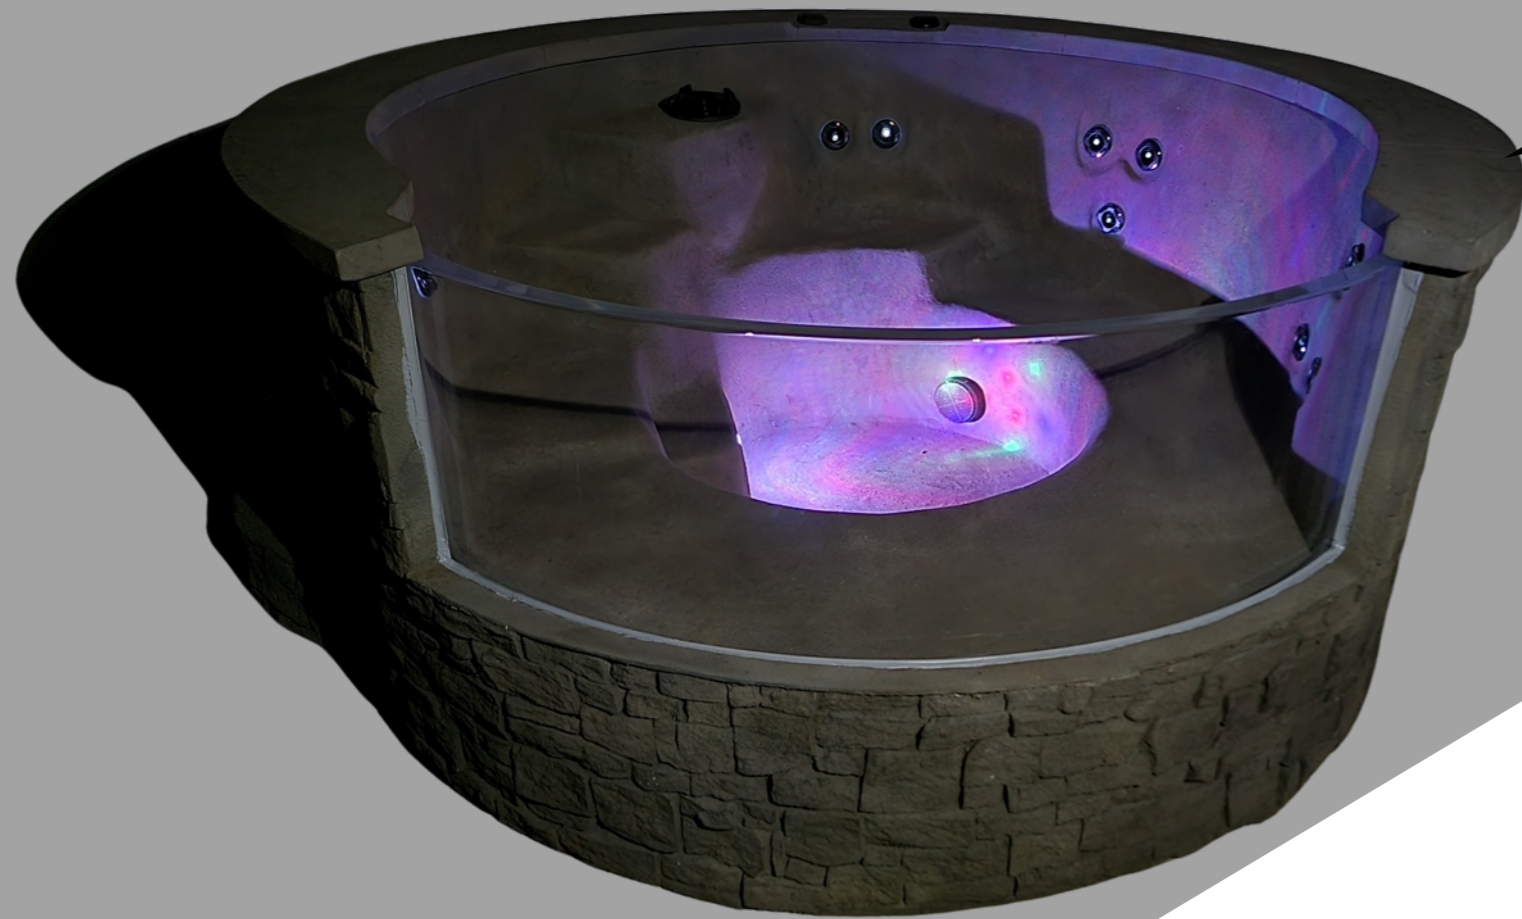

Luna Spa

SPA-102

NATURAL SPAS
IMMERSE YOURSELF

Spec-Sheet

Top View

SPA-102

A - 01

Overall Length	95"
Overall Width	95"
Overall Depth	41"
Appx. Weight	360 lbs
Appx. Fill	300 Gallons
Seating Capacity	5-6 ppl
# of Jets	10
# of VGB Drains	2

Manufactured in Garland, TX

NATURAL SPAS
IMMERSE YOURSELF

Luna Spa - SPA-102 - Top View

Side View

114" Diameter (Total)

95" Diameter (Tub Only)

Spa Equipment Pack
(Underneath / Backside)

Boulder Steps

41" Tall

30" Tall

19" Wide (Steps)

Manufactured in Garland, TX

NATURAL SPAS
IMMERSE YOURSELF

SPA-102

A - 02

Luna Spa - SPA-102 - Side View W/ Steps

Front View

Night Time View

Day Time View

Manufactured in Garland, TX

NATURAL SPAS
IMMERSE YOURSELF

Luna Spa - SPA-102 - Front View

SPA-102

A - 03