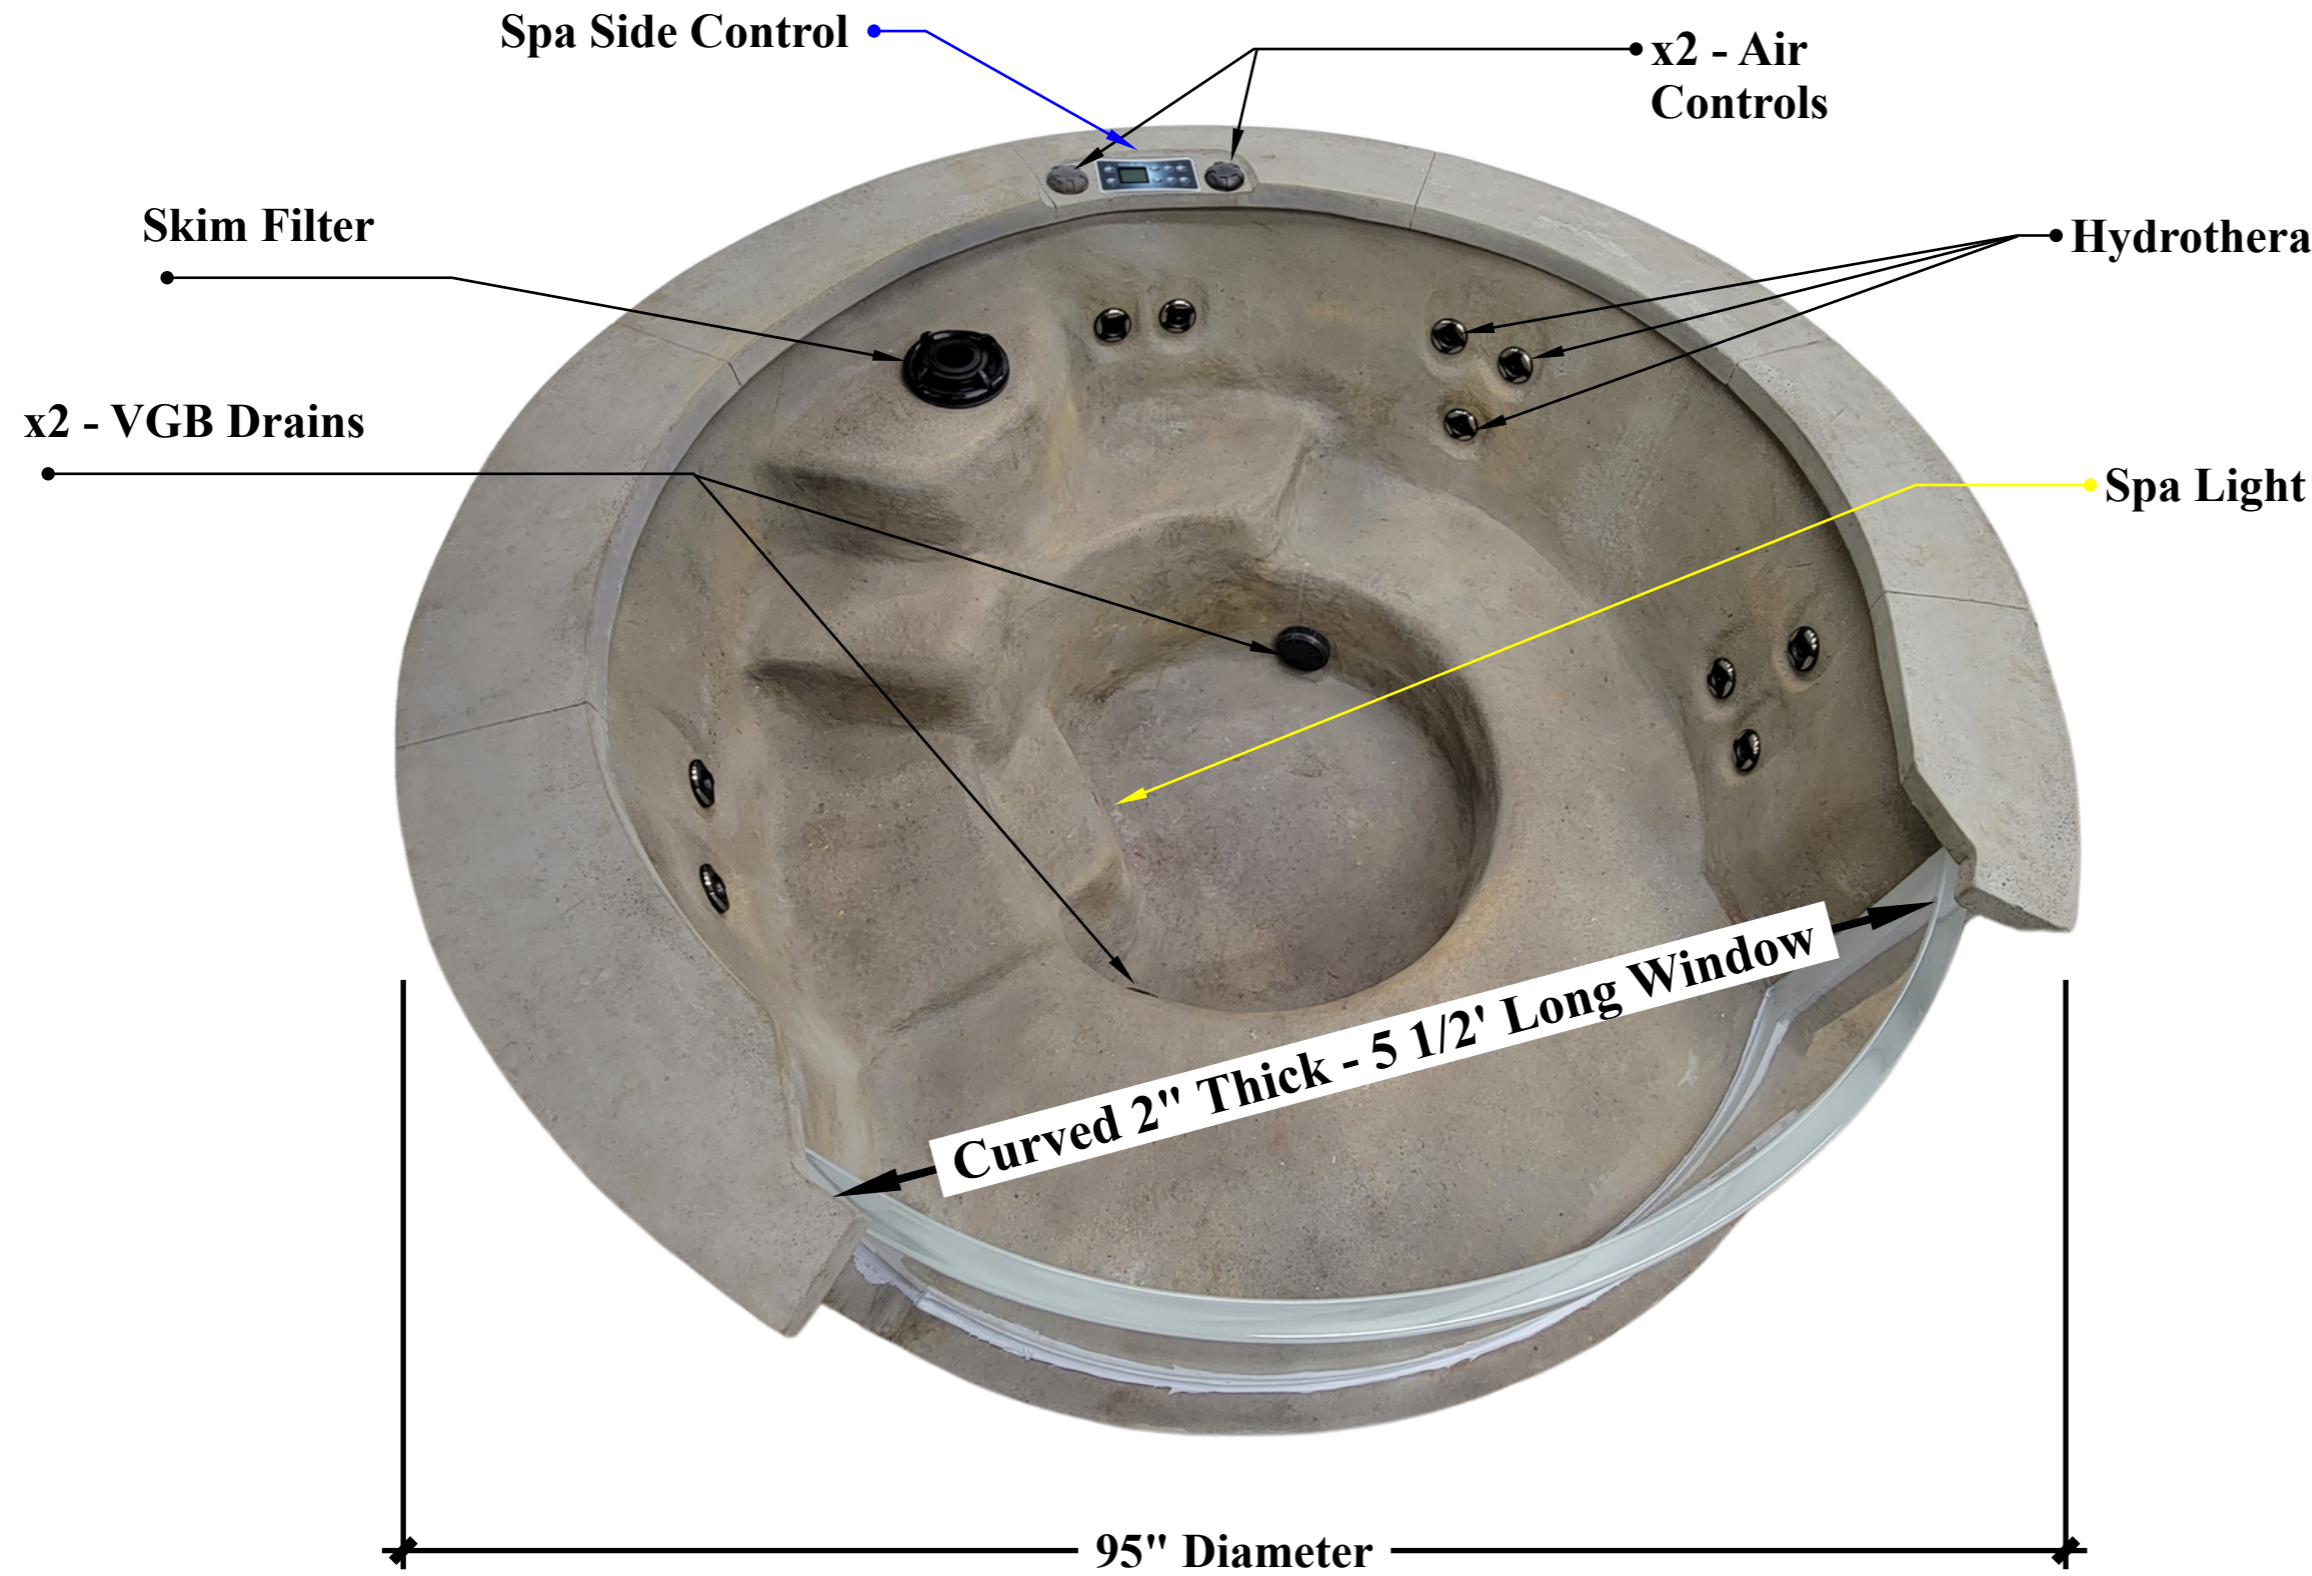

Luna Spa

SPA-102

NATURAL SPAS
IMMERSE YOURSELF

Spec-Sheet

Top View

SPA-102

A - 01

Overall Length	95"
Overall Width	95"
Overall Depth	41"
Appx. Weight	360 lbs
Appx. Fill	300 Gallons
Seating Capacity	5-6 ppl
# of Jets	10
# of VGB Drains	2

Manufactured in Garland, TX

NATURAL SPAS
IMMERSE YOURSELF

Luna Spa - SPA-102 - Top View

Side View

114" Diameter (Total)

95" Diameter (Tub Only)

Spa Equipment Pack
(Underneath / Backside)

Boulder Steps

41" Tall

30" Tall

19" Wide (Steps)

Manufactured in Garland, TX

NATURAL SPAS
IMMERSE YOURSELF

SPA-102

A - 02

Luna Spa - SPA-102 - Side View W/ Steps

Front View

Night Time View

Day Time View

Manufactured in Garland, TX

NATURAL SPAS
IMMERSE YOURSELF

Luna Spa - SPA-102 - Front View

SPA-102

A - 03