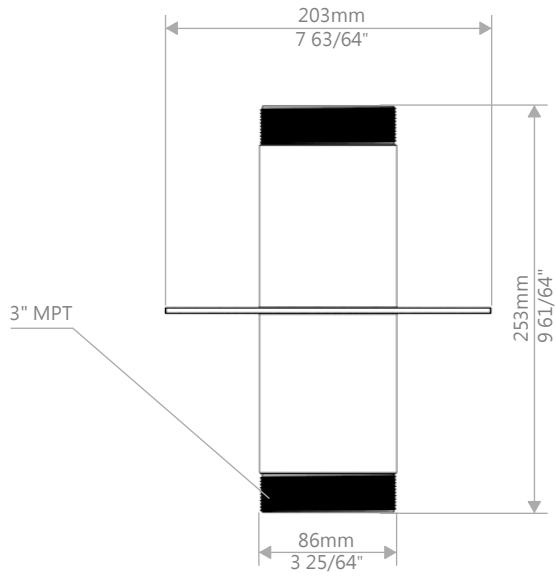

Marquis Gardens Ltd.
2851 Hwy 7, Concord ON, L4K 1W2
1 905-760-9611
sales@marquisgardens.ca
www.marquisgardens.ca
www.marquiswatergardens.com

3" WATER STOP STAINLESS STEEL
HQ-WS-3