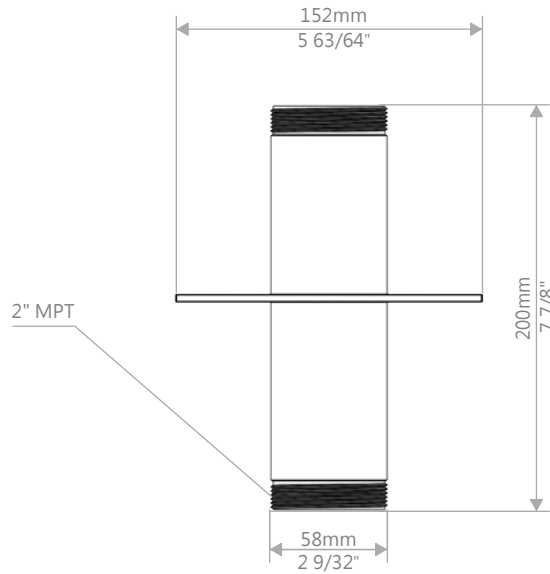

NOTE: ALL INFORMATION ENCLOSED WAS CURRENT AT THE TIME OF DEVELOPMENT, BUT SHOULD BE REVIEWED BY THE PRODUCT MANUFACTURER TO BE CONSIDERED ACCURATE.