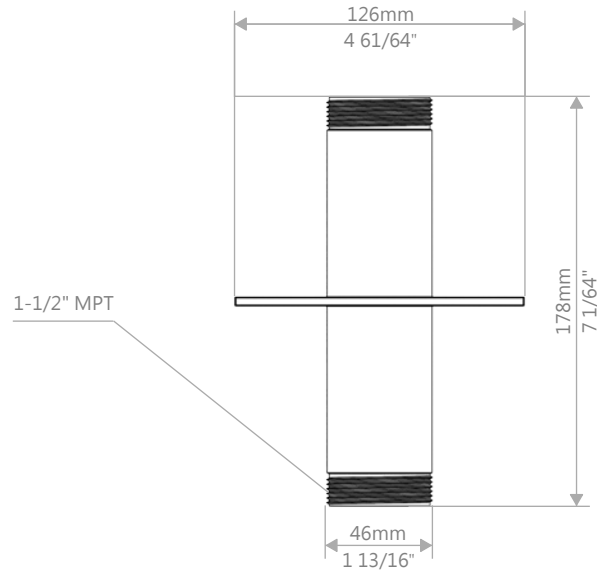

1" WATER STOP STAINLESS STEEL  
HQ-WS-1

NOTE: ALL INFORMATION ENCLOSED WAS CURRENT AT THE TIME OF DEVELOPMENT, BUT SHOULD BE REVIEWED BY THE PRODUCT MANUFACTURER TO BE CONSIDERED ACCURATE.

1-1/2" WATER STOP STAINLESS STEEL  
HQ-WS-11/2