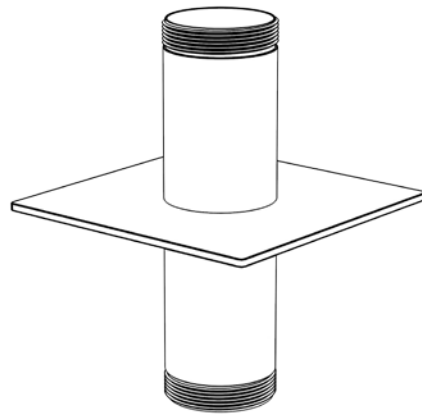

NOTE: ALL INFORMATION ENCLOSED WAS CURRENT AT THE TIME OF DEVELOPMENT, BUT SHOULD BE REVIEWED BY THE PRODUCT MANUFACTURER TO BE CONSIDERED ACCURATE.