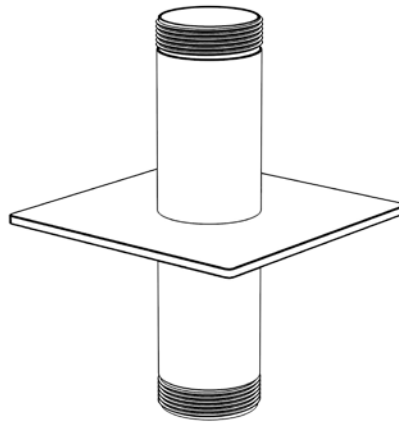

1" WATER STOP STAINLESS STEEL  
HQ-WS-1

NOTE: ALL INFORMATION ENCLOSED WAS CURRENT AT THE TIME OF DEVELOPMENT, BUT SHOULD BE REVIEWED BY THE PRODUCT MANUFACTURER TO BE CONSIDERED ACCURATE.

1-1/2" WATER STOP STAINLESS STEEL  
HQ-WS-11/2