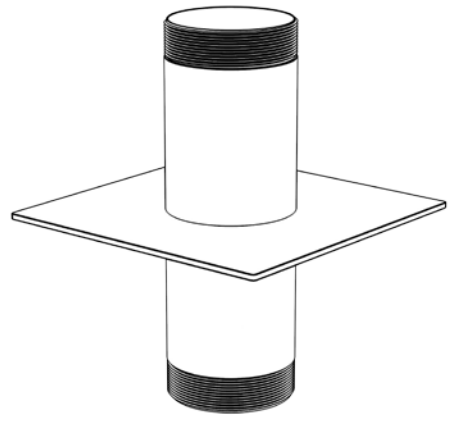

Marquis Gardens Ltd.
2851 Hwy 7, Concord ON, L4K 1W2
1 905-760-9611
sales@marquisgardens.ca
www.marquisgardens.ca
www.marquiswatergardens.com

3" WATER STOP STAINLESS STEEL
HQ-WS-3