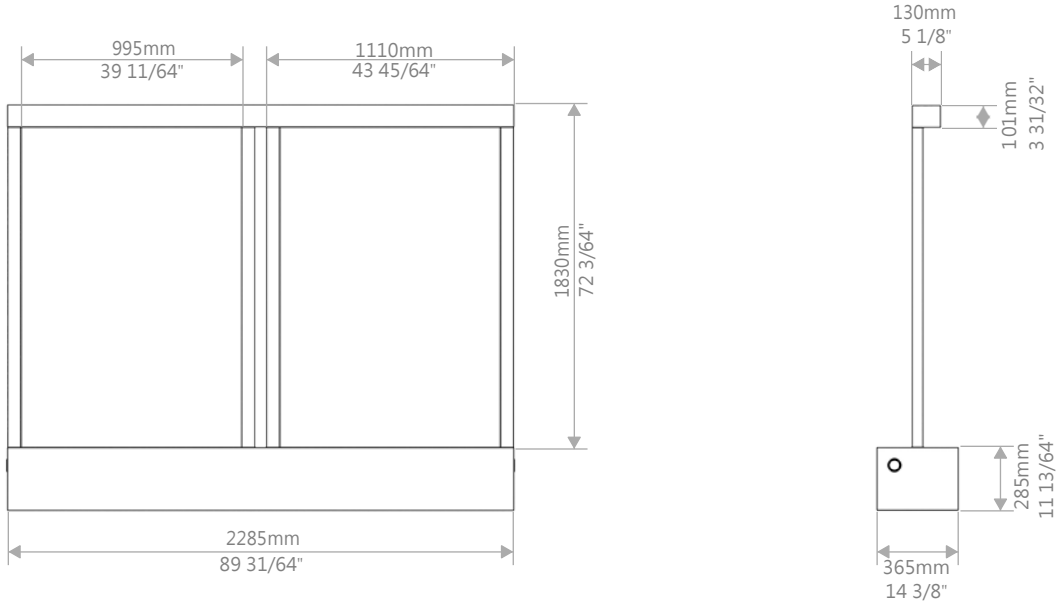

Marquis Gardens Ltd.
2851 Hwy 7, Concord ON, L4K 1W2
1 905-760-9611
sales@marquisgardens.ca
www.marquisgardens.ca
www.marquiswatergardens.com

STANDING DOUBLE PLAIN WATER WALL

NOTE: ALL INFORMATION ENCLOSED WAS CURRENT AT THE TIME OF DEVELOPMENT, BUT SHOULD BE REVIEWED BY THE PRODUCT MANUFACTURER TO BE CONSIDERED ACCURATE.