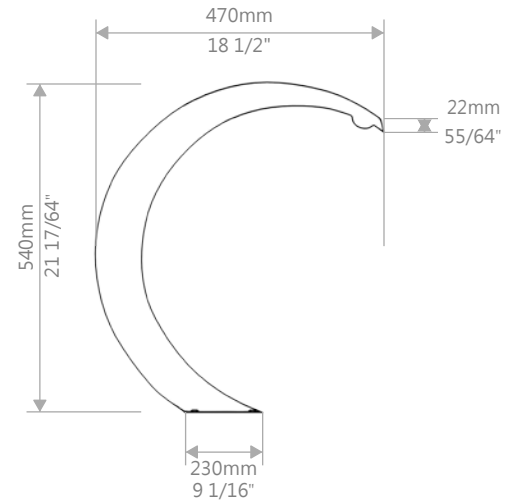

Marquis Gardens Ltd.
2851 Hwy 7, Concord ON, L4K 1W2
1 905-760-9611
sales@marquisgardens.ca
www.marquisgardens.ca
www.marquiswatgardens.com

PEARL
SEG0961

NOTE: ALL INFORMATION ENCLOSED WAS CURRENT AT THE TIME OF DEVELOPMENT, BUT SHOULD BE REVIEWED BY THE PRODUCT MANUFACTURER TO BE CONSIDERED ACCURATE.