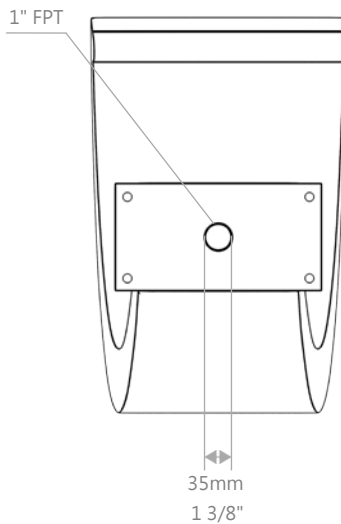

Marquis Gardens Ltd.
2851 Hwy 7, Concord ON, L4K 1W2
1 905-760-9611
sales@marquisgardens.ca
www.marquisgardens.ca
www.marquiswatgardens.com

PEARL
SEG0961

NOTE: ALL INFORMATION ENCLOSED WAS CURRENT AT THE TIME OF DEVELOPMENT, BUT SHOULD BE REVIEWED BY THE PRODUCT MANUFACTURER TO BE CONSIDERED ACCURATE.