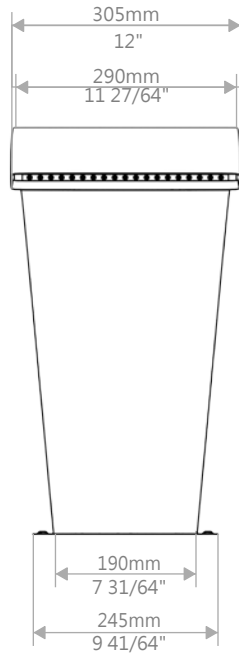

Marquis Gardens Ltd.
2851 Hwy 7, Concord ON, L4K 1W2
1 905-760-9611
sales@marquisgardens.ca
www.marquisgardens.ca
www.marquiswatgardens.com

PEARL
SEG0961

NOTE: ALL INFORMATION ENCLOSED WAS CURRENT AT THE TIME OF DEVELOPMENT, BUT SHOULD BE REVIEWED BY THE PRODUCT MANUFACTURER TO BE CONSIDERED ACCURATE.