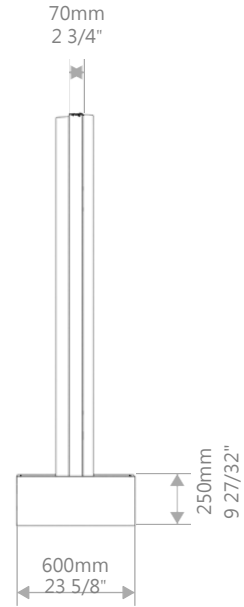

Marquis Gardens Ltd.
2851 Hwy 7, Concord ON, L4K 1W2
1 905-760-9611
sales@marquisgardens.ca
www.marquisgardens.ca
www.marquiswatergardens.com

S-WATER WALL

NOTE: ALL INFORMATION ENCLOSED WAS CURRENT AT THE TIME OF DEVELOPMENT, BUT SHOULD BE REVIEWED BY THE PRODUCT MANUFACTURER TO BE CONSIDERED ACCURATE.