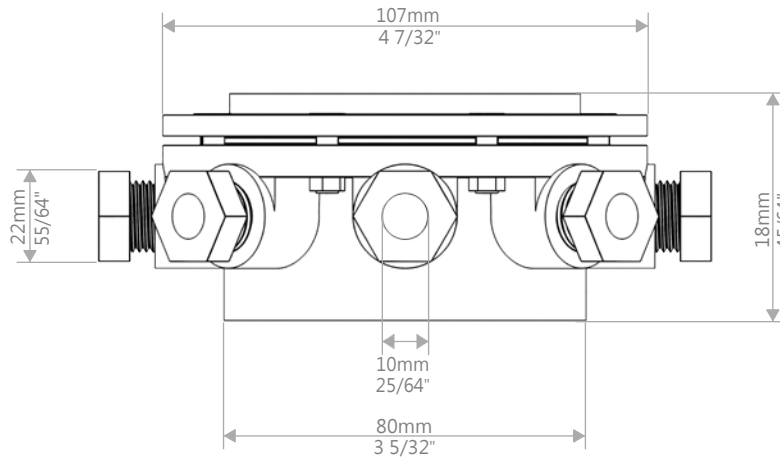

TERMINAL BOX 4 OUTLET PLASTIC
KP-TB-001-4

NOTE: ALL INFORMATION ENCLOSED WAS CURRENT AT THE TIME OF DEVELOPMENT, BUT SHOULD BE REVIEWED BY THE PRODUCT MANUFACTURER TO BE CONSIDERED ACCURATE.

TERMINAL BOX 8 OUTLET PLASTIC
KP-TB-001-8

NOTE: ALL INFORMATION ENCLOSED WAS CURRENT AT THE TIME OF DEVELOPMENT, BUT SHOULD BE REVIEWED BY THE PRODUCT MANUFACTURER TO BE CONSIDERED ACCURATE.

TERMINAL BOX 4 OUTLET BRASS
KP-TB-002

NOTE: ALL INFORMATION ENCLOSED WAS CURRENT AT THE TIME OF DEVELOPMENT, BUT SHOULD BE REVIEWED BY THE PRODUCT MANUFACTURER TO BE CONSIDERED ACCURATE.