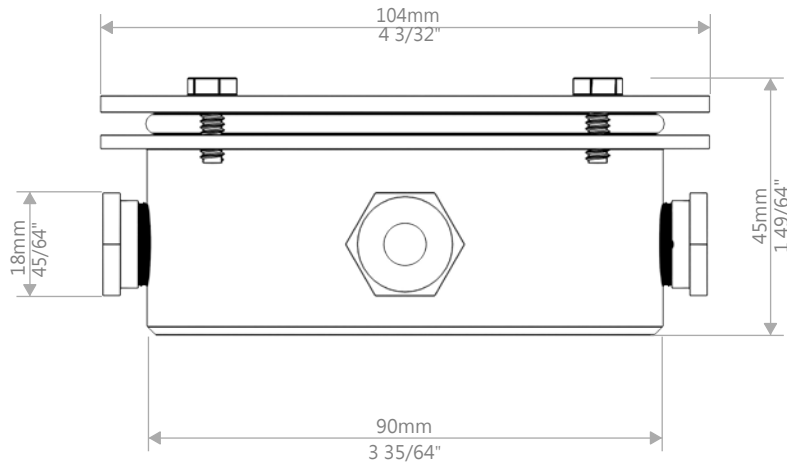

TERMINAL BOX 4 OUTLET PLASTIC
KP-TB-001-4

NOTE: ALL INFORMATION ENCLOSED WAS CURRENT AT THE TIME OF DEVELOPMENT, BUT SHOULD BE REVIEWED BY THE PRODUCT MANUFACTURER TO BE CONSIDERED ACCURATE.

TERMINAL BOX 8 OUTLET PLASTIC
KP-TB-001-8

NOTE: ALL INFORMATION ENCLOSED WAS CURRENT AT THE TIME OF DEVELOPMENT, BUT SHOULD BE REVIEWED BY THE PRODUCT MANUFACTURER TO BE CONSIDERED ACCURATE.

TERMINAL BOX 4 OUTLET BRASS
KP-TB-002

NOTE: ALL INFORMATION ENCLOSED WAS CURRENT AT THE TIME OF DEVELOPMENT, BUT SHOULD BE REVIEWED BY THE PRODUCT MANUFACTURER TO BE CONSIDERED ACCURATE.