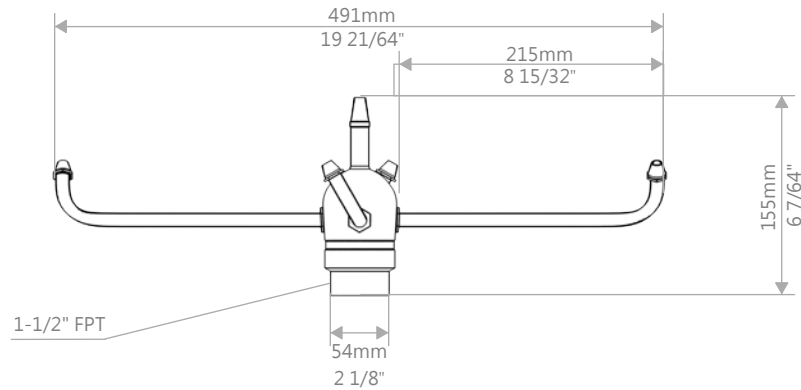

2" 6 ARM PIROUETTE WITH SPOUT BRASS  
KP-FN-023-2

NOTE: ALL INFORMATION ENCLOSED WAS CURRENT AT THE TIME OF DEVELOPMENT, BUT SHOULD BE REVIEWED BY THE PRODUCT MANUFACTURER TO BE CONSIDERED ACCURATE.

1-1/2" 4 ARM PIROUETTE WITH SPOUT BRASS  
KP-FN-023-11/2