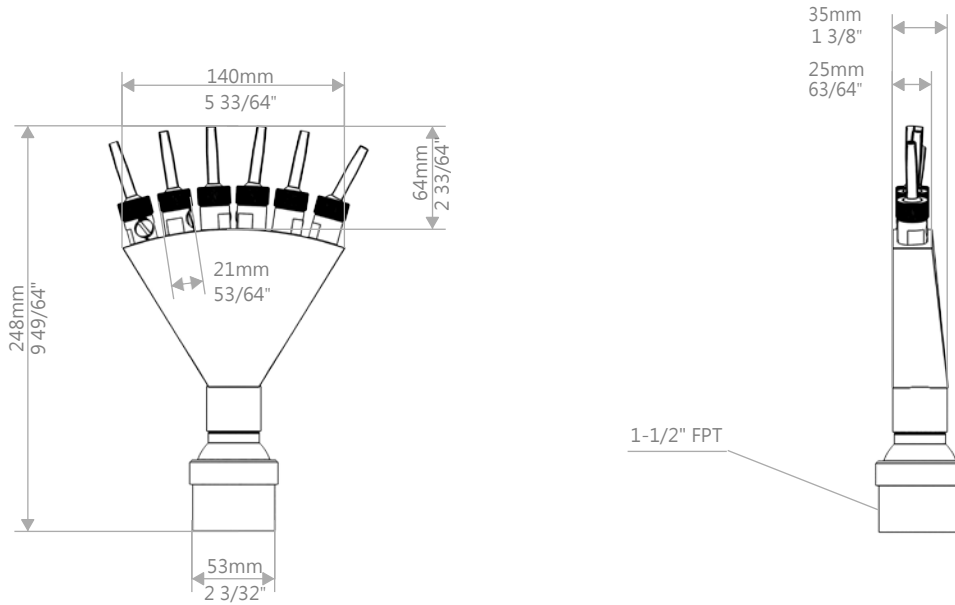

1-1/2" 6 ADJUSTABLE FINGER BRASS

KP-FN-013

NOTE: ALL INFORMATION ENCLOSED WAS CURRENT AT THE TIME OF DEVELOPMENT, BUT SHOULD BE REVIEWED BY THE PRODUCT MANUFACTURER TO BE CONSIDERED ACCURATE.

1-1/2" 18 NOZZLE BRASS
KP-FN-035