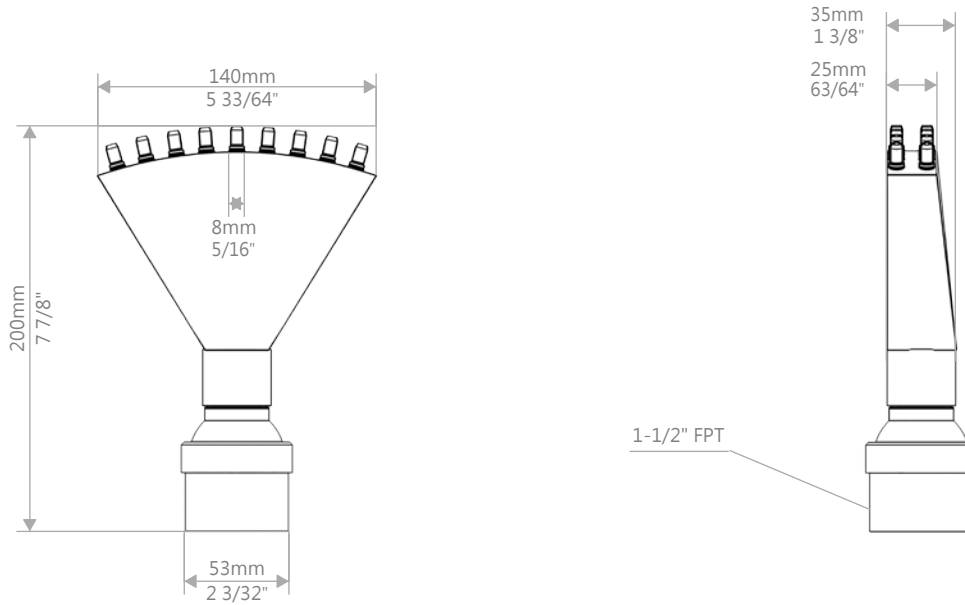

1-1/2" 6 ADJUSTABLE FINGER BRASS

KP-FN-013

NOTE: ALL INFORMATION ENCLOSED WAS CURRENT AT THE TIME OF DEVELOPMENT, BUT SHOULD BE REVIEWED BY THE PRODUCT MANUFACTURER TO BE CONSIDERED ACCURATE.

1-1/2" 18 NOZZLE BRASS
KP-FN-035