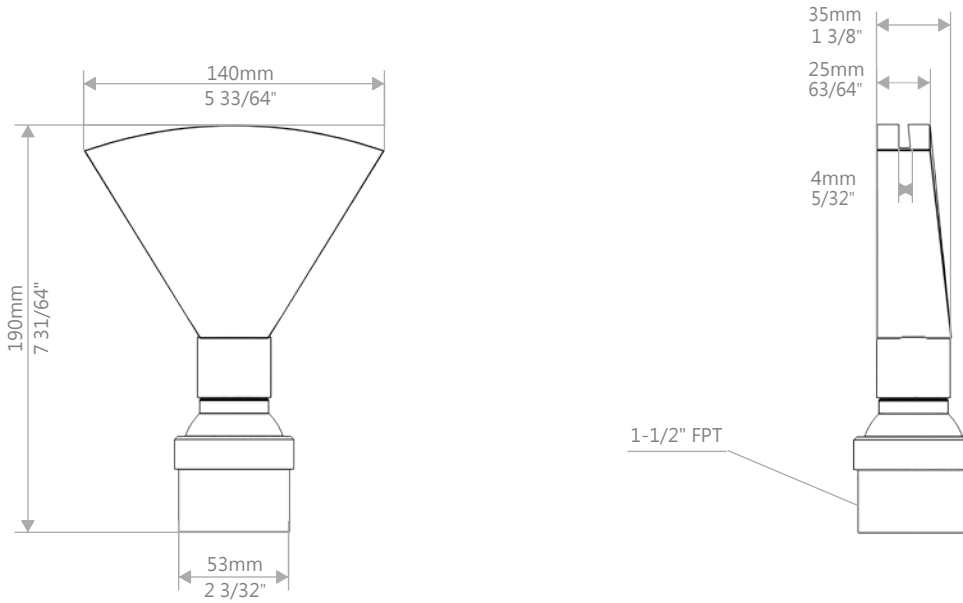

Marquis Gardens Ltd.
2851 Hwy 7, Concord ON, L4K 1W2
1 905-760-9611
sales@marquisgardens.ca
www.marquisgardens.ca
www.marquiswatergardens.com

1-1/2" LARGE FAN BRASS
KP-FN-010-11_2L