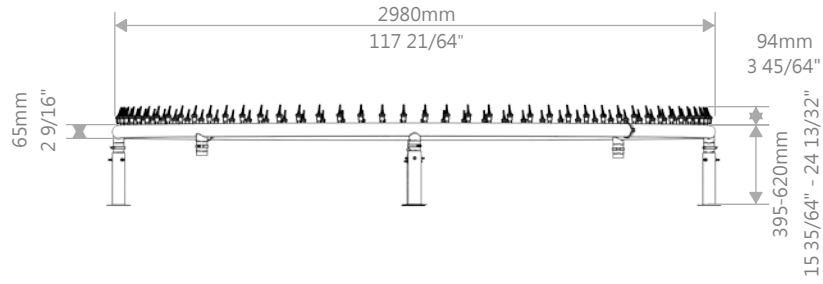

Marquis Gardens Ltd.  
2851 Hwy 7, Concord ON, L4K 1W2  
1 905-760-9611  
sales@marquisgardens.ca  
www.marquisgardens.ca  
www.marquiswatergardens.com

LARGE RING 10f

NOTE: ALL INFORMATION ENCLOSED WAS CURRENT AT THE TIME OF DEVELOPMENT, BUT SHOULD BE REVIEWED BY THE PRODUCT MANUFACTURER TO BE CONSIDERED ACCURATE.