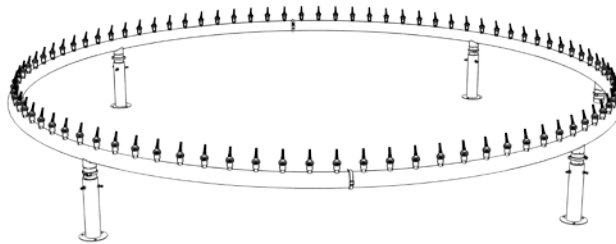

Marquis Gardens Ltd.  
2851 Hwy 7, Concord ON, L4K 1W2  
1 905-760-9611  
sales@marquisgardens.ca  
www.marquisgardens.ca  
www.marquiswatergardens.com

LARGE RING 10f

NOTE: ALL INFORMATION ENCLOSED WAS CURRENT AT THE TIME OF DEVELOPMENT, BUT SHOULD BE REVIEWED BY THE PRODUCT MANUFACTURER TO BE CONSIDERED ACCURATE.