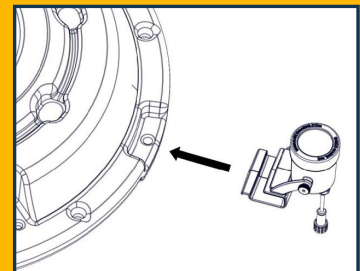

SNAP-ON LIGHT CLIPS

Snap-on light clips are included with each light kit to make installation even easier.