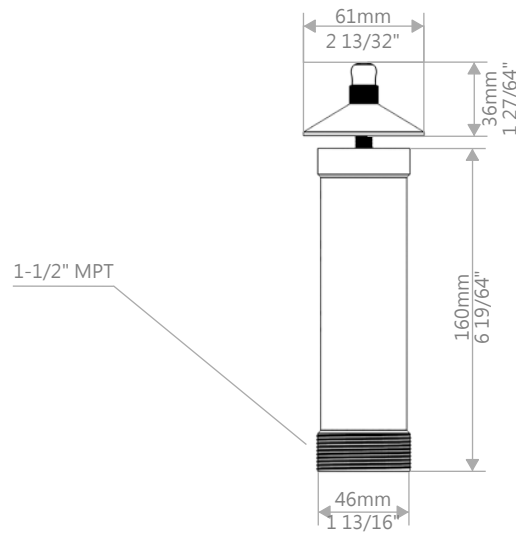

Marquis Gardens Ltd.  
2851 Hwy 7, Concord ON, L4K 1W2  
1 905-760-9611  
sales@marquisgardens.ca  
www.marquisgardens.ca  
www.marquiswatgardens.com

1-1/2" T TOP OVERFLOW BRASS  
KP-FN-036

NOTE: ALL INFORMATION ENCLOSED WAS CURRENT AT THE TIME OF DEVELOPMENT, BUT SHOULD BE REVIEWED BY THE PRODUCT MANUFACTURER TO BE CONSIDERED ACCURATE.