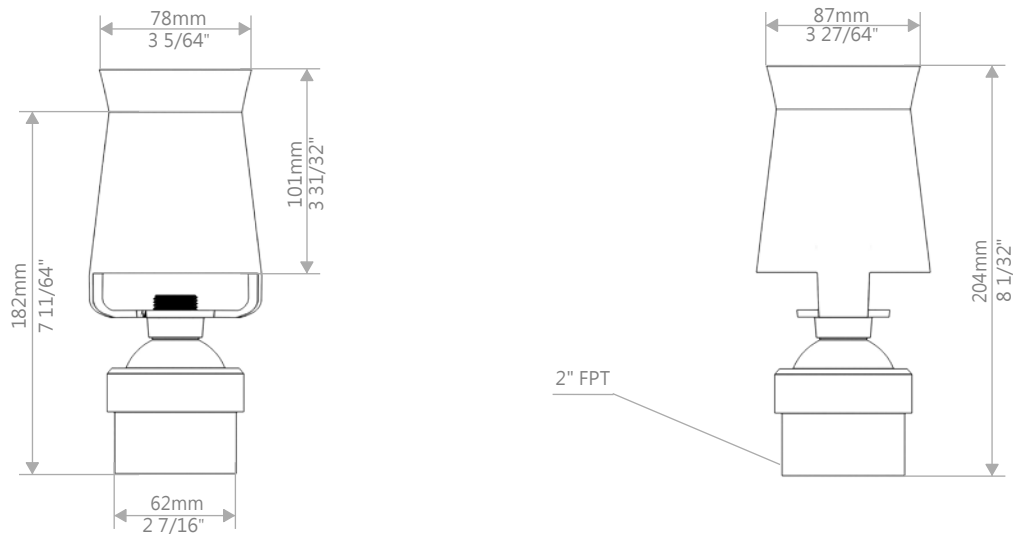

CASCADES BRASS 1"

KP-FN-028-1

NOTE: ALL INFORMATION ENCLOSED WAS CURRENT AT THE TIME OF DEVELOPMENT, BUT SHOULD BE REVIEWED BY THE PRODUCT MANUFACTURER TO BE CONSIDERED ACCURATE.

CASCADE BRASS 2"  
KP-FN-028-2

NOTE: ALL INFORMATION ENCLOSED WAS CURRENT AT THE TIME OF DEVELOPMENT, BUT SHOULD BE REVIEWED BY THE PRODUCT MANUFACTURER TO BE CONSIDERED ACCURATE.

CASCADES BRASS 1-1/2"  
KP-FN-028-11/2

NOTE: ALL INFORMATION ENCLOSED WAS CURRENT AT THE TIME OF DEVELOPMENT, BUT SHOULD BE REVIEWED BY THE PRODUCT MANUFACTURER TO BE CONSIDERED ACCURATE.