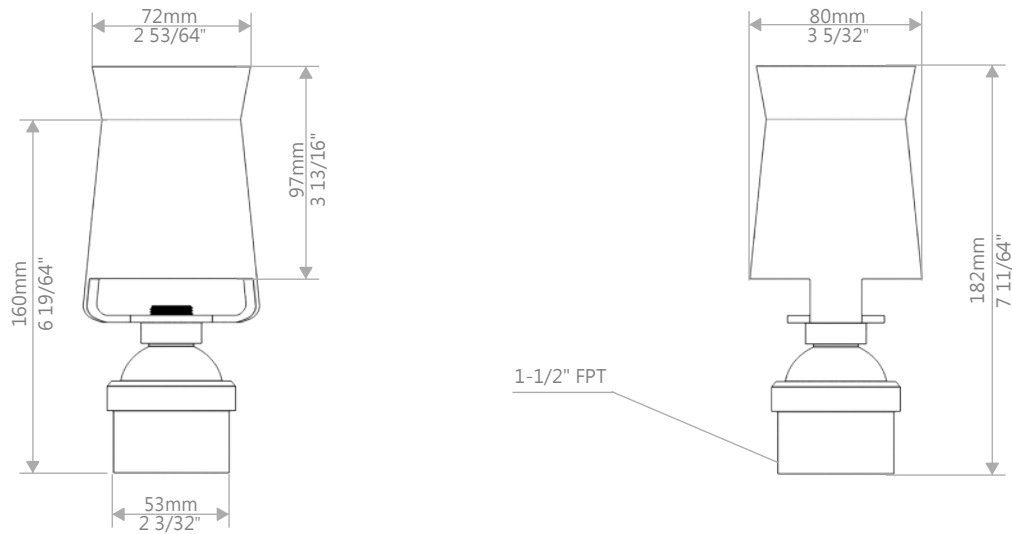

CASCADES BRASS 1"

KP-FN-028-1

NOTE: ALL INFORMATION ENCLOSED WAS CURRENT AT THE TIME OF DEVELOPMENT, BUT SHOULD BE REVIEWED BY THE PRODUCT MANUFACTURER TO BE CONSIDERED ACCURATE.

CASCADE BRASS 2"  
KP-FN-028-2

NOTE: ALL INFORMATION ENCLOSED WAS CURRENT AT THE TIME OF DEVELOPMENT, BUT SHOULD BE REVIEWED BY THE PRODUCT MANUFACTURER TO BE CONSIDERED ACCURATE.

CASCADES BRASS 1-1/2"  
KP-FN-028-11/2

NOTE: ALL INFORMATION ENCLOSED WAS CURRENT AT THE TIME OF DEVELOPMENT, BUT SHOULD BE REVIEWED BY THE PRODUCT MANUFACTURER TO BE CONSIDERED ACCURATE.