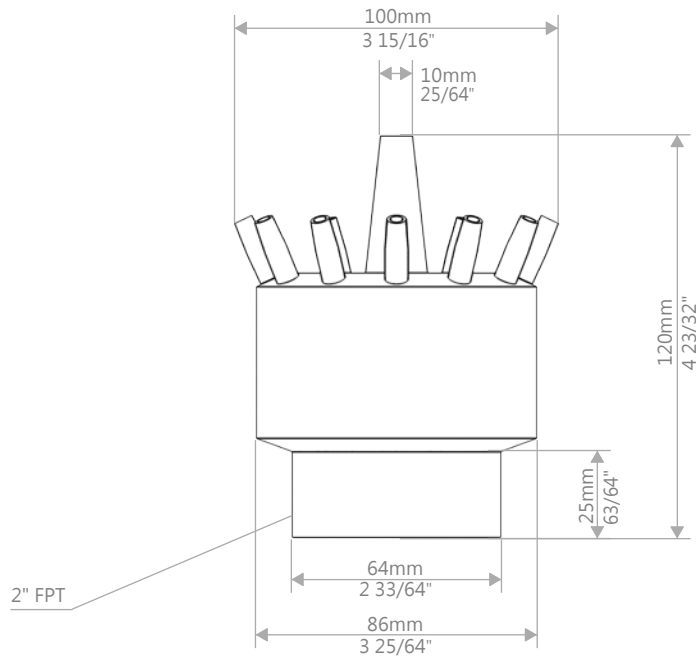

Marquis Gardens Ltd.
2851 Hwy 7, Concord ON, L4K 1W2
1 905-760-9611
sales@marquisgardens.ca
www.marquisgardens.ca
www.marquiswatergardens.com