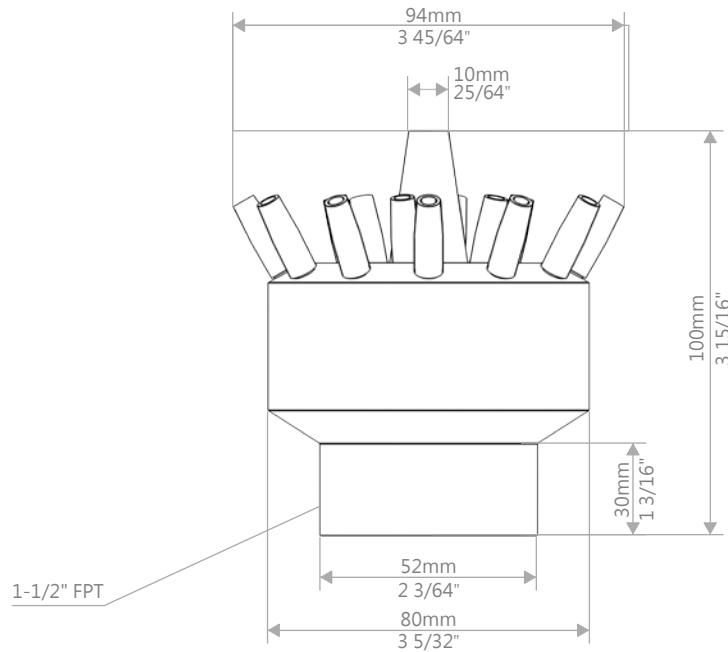

Marquis Gardens Ltd.  
2851 Hwy 7, Concord ON, L4K 1W2  
1 905-760-9611  
sales@marquisgardens.ca  
www.marquisgardens.ca  
www.marquiswatergardens.com

1-1/2" BLOSSOM BRASS  
KP-FN-018-15

NOTE: ALL INFORMATION ENCLOSED WAS CURRENT AT THE TIME OF DEVELOPMENT, BUT SHOULD BE REVIEWED BY THE PRODUCT MANUFACTURER TO BE CONSIDERED ACCURATE.