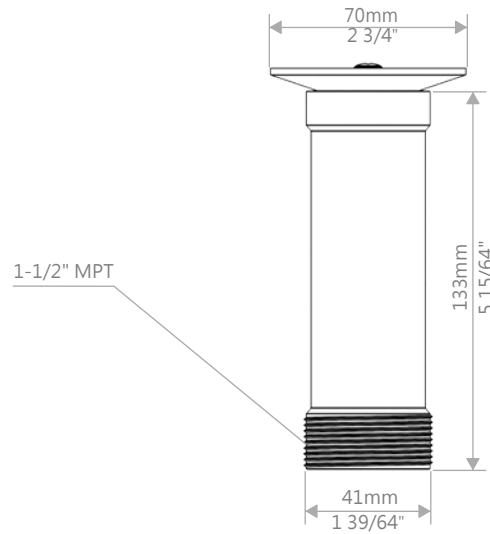

Marquis Gardens Ltd.
2851 Hwy 7, Concord ON, L4K 1W2
1 905-760-9611
sales@marquisgardens.ca
www.marquisgardens.ca
www.marquiswatergardens.com

1-1/2" WATERBELL BRASS
KP-FN-005-11/2

NOTE: ALL INFORMATION ENCLOSED WAS CURRENT AT THE TIME OF DEVELOPMENT, BUT SHOULD BE REVIEWED BY THE PRODUCT MANUFACTURER TO BE CONSIDERED ACCURATE.