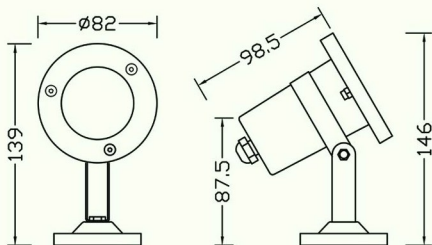

Specification

All Measurements in mm

HQ-S03

HQ-S03M

Lamp beads

3*1W

Power(W)

3

IP

68

Weight(kg)

0.65

Voltage

AC12

Lamp beads

1*3W(1R 1G 1B)

Power(W)

3

IP

68

Weight(kg)

0.65

Voltage

AC12