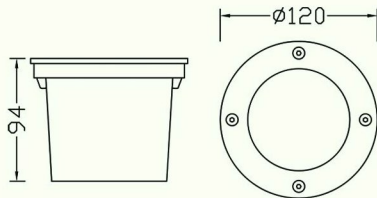

Specification

All measurements are in MM

HQ-D03

HQ-D03M

Lamp beads

3*1W

Power(W)

3

Specification

All measurements are in MM

HQ-D05

HQ-D06M

Lamp beads

5*1W

Power(W)

5