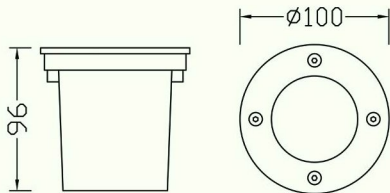

Specification

All measurements are in MM

HQ-D03

HQ-D03M

Lamp beads

3*1W

Power(W)

3

IP

68

Weight(kg)

0.38

Voltage

AC12

Lamp beads

3*1W(1R 1G 1B)

Specification

All measurements are in MM

HQ-D05

HQ-D06M

Lamp beads

5*1W

Power(W)

5