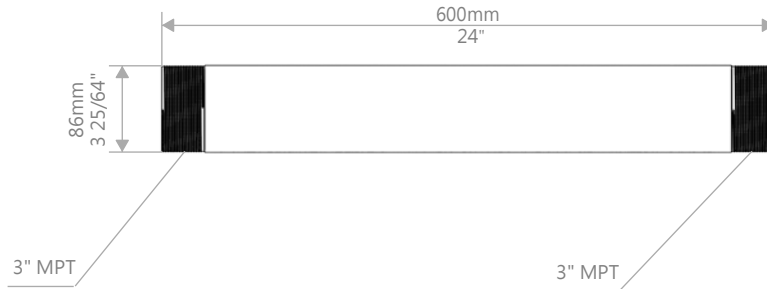

EXTENSION POLE 2' BRASS 2"

KP-EP-B-24-2

NOTE: ALL INFORMATION ENCLOSED WAS CURRENT AT THE TIME OF DEVELOPMENT, BUT SHOULD BE REVIEWED BY THE PRODUCT MANUFACTURER TO BE CONSIDERED ACCURATE.

EXTENSION POLE 2' BRASS 3"
KP-EP-B-24-3