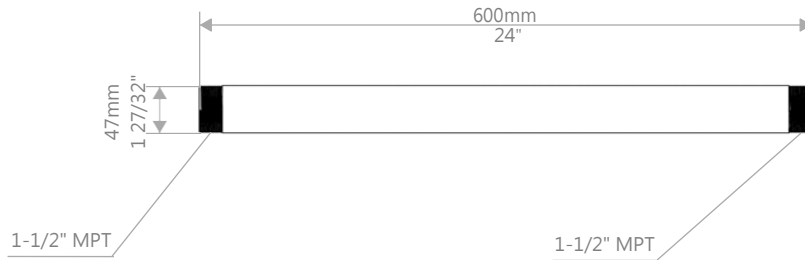

EXTENSION POLE 2' STAINLESS STEEL 1-1/2"
KP-EP-SS-24-11/2

NOTE: ALL INFORMATION ENCLOSED WAS CURRENT AT THE TIME OF DEVELOPMENT, BUT SHOULD BE REVIEWED BY THE
PRODUCT MANUFACTURER TO BE CONSIDERED ACCURATE.