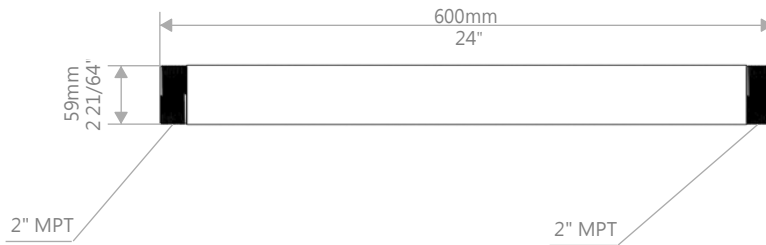

EXTENSION POLE 2' BRASS 2"

KP-EP-B-24-2

NOTE: ALL INFORMATION ENCLOSED WAS CURRENT AT THE TIME OF DEVELOPMENT, BUT SHOULD BE REVIEWED BY THE PRODUCT MANUFACTURER TO BE CONSIDERED ACCURATE.