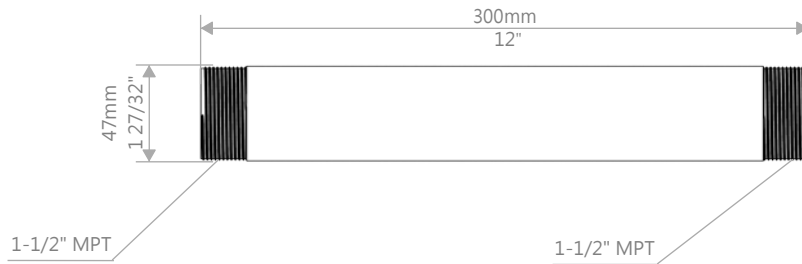

EXTENSION POLE 1' BRASS 1-1/2"
KP-EP-B-12-11/2

NOTE: ALL INFORMATION ENCLOSED WAS CURRENT AT THE TIME OF DEVELOPMENT, BUT SHOULD BE REVIEWED BY THE
PRODUCT MANUFACTURER TO BE CONSIDERED ACCURATE.

EXTENSION POLE 1' BRASS 2"
KP-EP-B-12-2