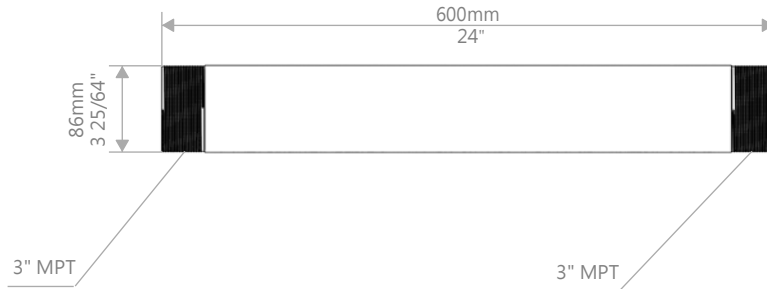

EXTENSION POLE 2' STAINLESS STEEL 3"

KP-EP-SS-24-3

NOTE: ALL INFORMATION ENCLOSED WAS CURRENT AT THE TIME OF DEVELOPMENT, BUT SHOULD BE REVIEWED BY THE PRODUCT MANUFACTURER TO BE CONSIDERED ACCURATE.