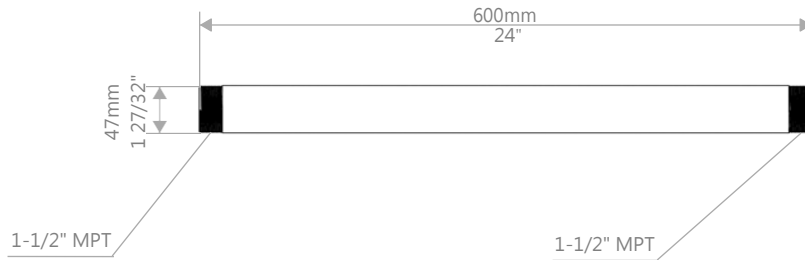

NOTE: ALL INFORMATION ENCLOSED WAS CURRENT AT THE TIME OF DEVELOPMENT, BUT SHOULD BE REVIEWED BY THE PRODUCT MANUFACTURER TO BE CONSIDERED ACCURATE.