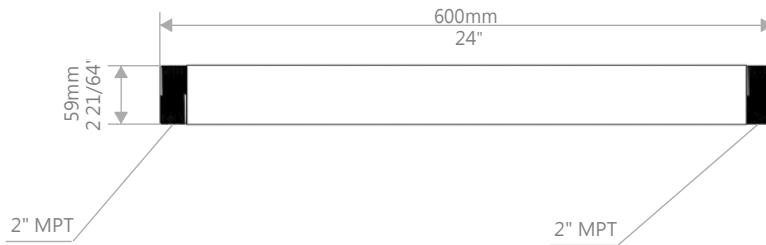

EXTENSION POLE 2' STAINLESS STEEL 2"

KP-EP-SS-24-2

NOTE: ALL INFORMATION ENCLOSED WAS CURRENT AT THE TIME OF DEVELOPMENT, BUT SHOULD BE REVIEWED BY THE PRODUCT MANUFACTURER TO BE CONSIDERED ACCURATE.