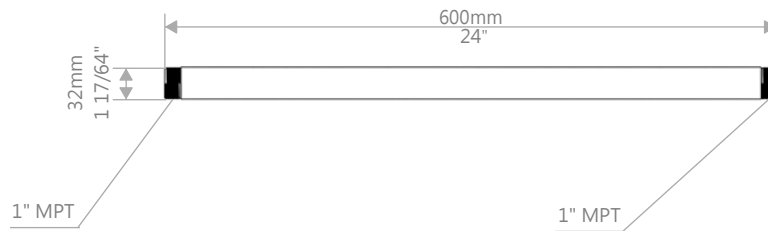

EXTENSION POLE 2' BRASS 3"
KP-EP-B-24-3

EXTENSION POLE 2' STAINLESS STEEL 1"

KP-EP-B-24-1

NOTE: ALL INFORMATION ENCLOSED WAS CURRENT AT THE TIME OF DEVELOPMENT, BUT SHOULD BE REVIEWED BY THE PRODUCT MANUFACTURER TO BE CONSIDERED ACCURATE.