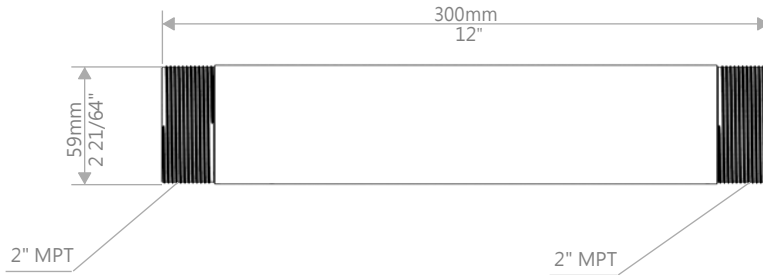

EXTENSION POLE 1' BRASS 1-1/2"
KP-EP-B-12-11/2

NOTE: ALL INFORMATION ENCLOSED WAS CURRENT AT THE TIME OF DEVELOPMENT, BUT SHOULD BE REVIEWED BY THE
PRODUCT MANUFACTURER TO BE CONSIDERED ACCURATE.

EXTENSION POLE 1' BRASS 2"
KP-EP-B-12-2