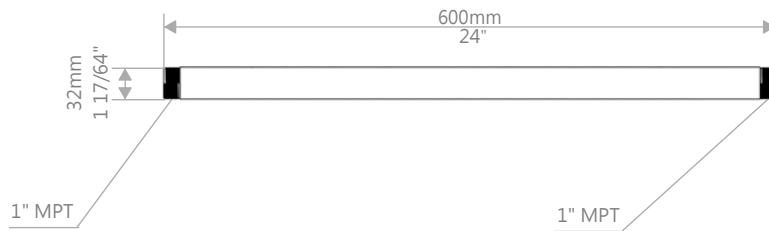

NOTE: ALL INFORMATION ENCLOSED WAS CURRENT AT THE TIME OF DEVELOPMENT, BUT SHOULD BE REVIEWED BY THE PRODUCT MANUFACTURER TO BE CONSIDERED ACCURATE.