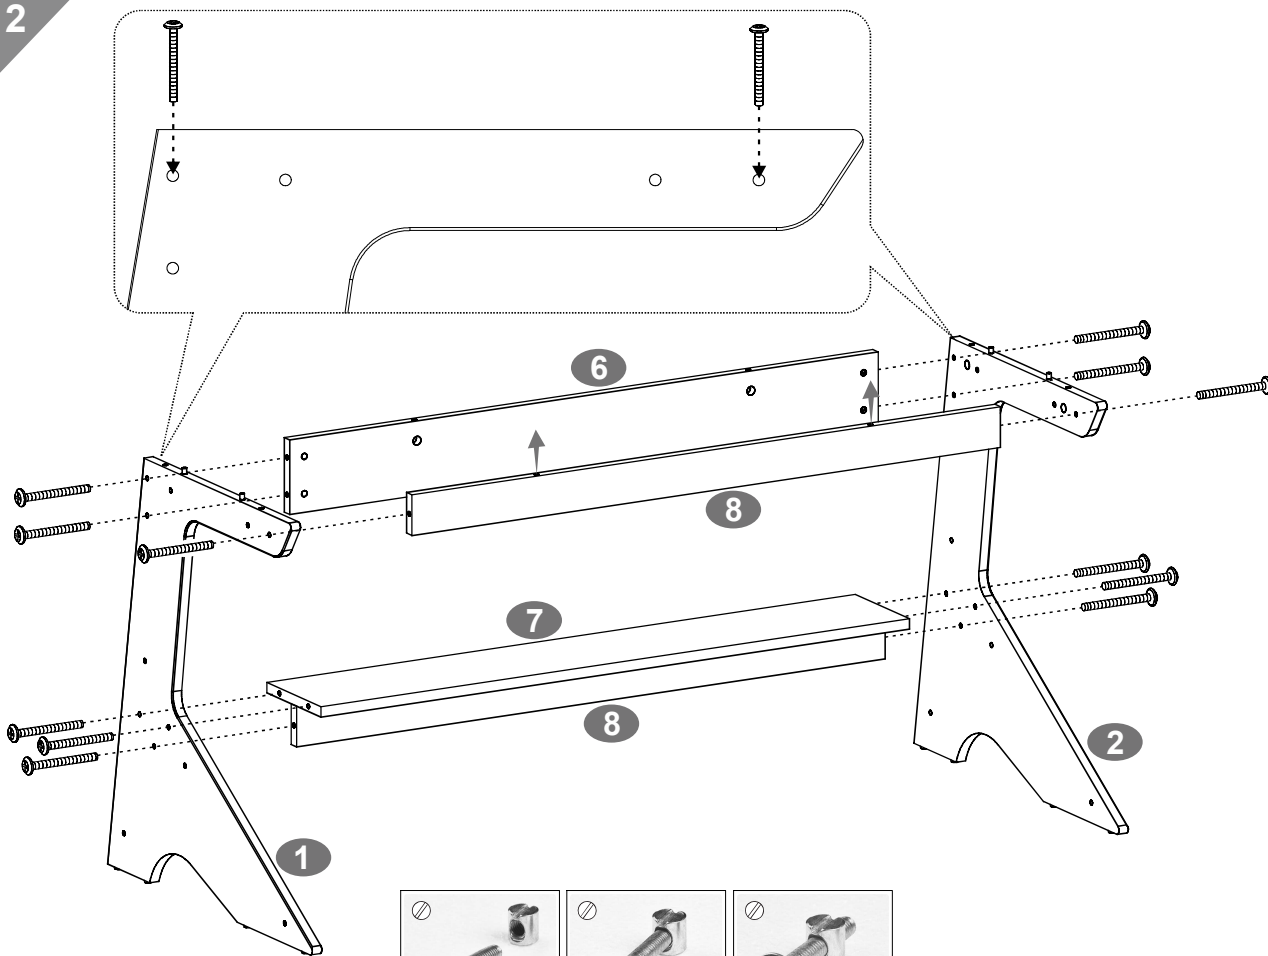

 <p>5</p> <p>X1</p>	 <p>6</p> <p>X1</p>		
 <p>7</p> <p>X1</p>	 <p>8</p> <p>X2</p>		
 <p>9</p> <p>X1</p>	 <p>10</p> <p>X1</p>	 <p>11</p> <p>X1</p>	 <p>12</p> <p>X1</p>

▪ **SCREWS LIST**

PART	QTY.	ITEM		PART	QTY.	ITEM	
A	10	6X40 MM		D	11	4X14 MM	
B	12	6X30 MM			1		
C	12	6X55 MM					

6X40MM BOLT INSTALLATION AS BELOW:

Rotate connecting piece if found in position illustrated above

Correct orientation to receive bolts

ASSEMBLY STEPS:

1

SCREWS

A 6X40 MM

x2

2

SCREWS

C 6X55 MM

x12