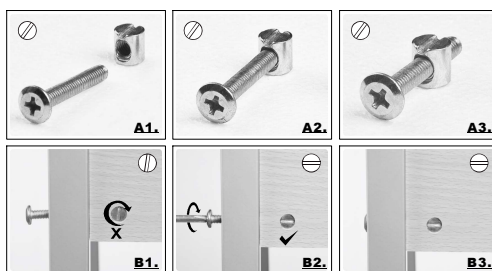

SCREWS

A 6X40 MM

x2

2