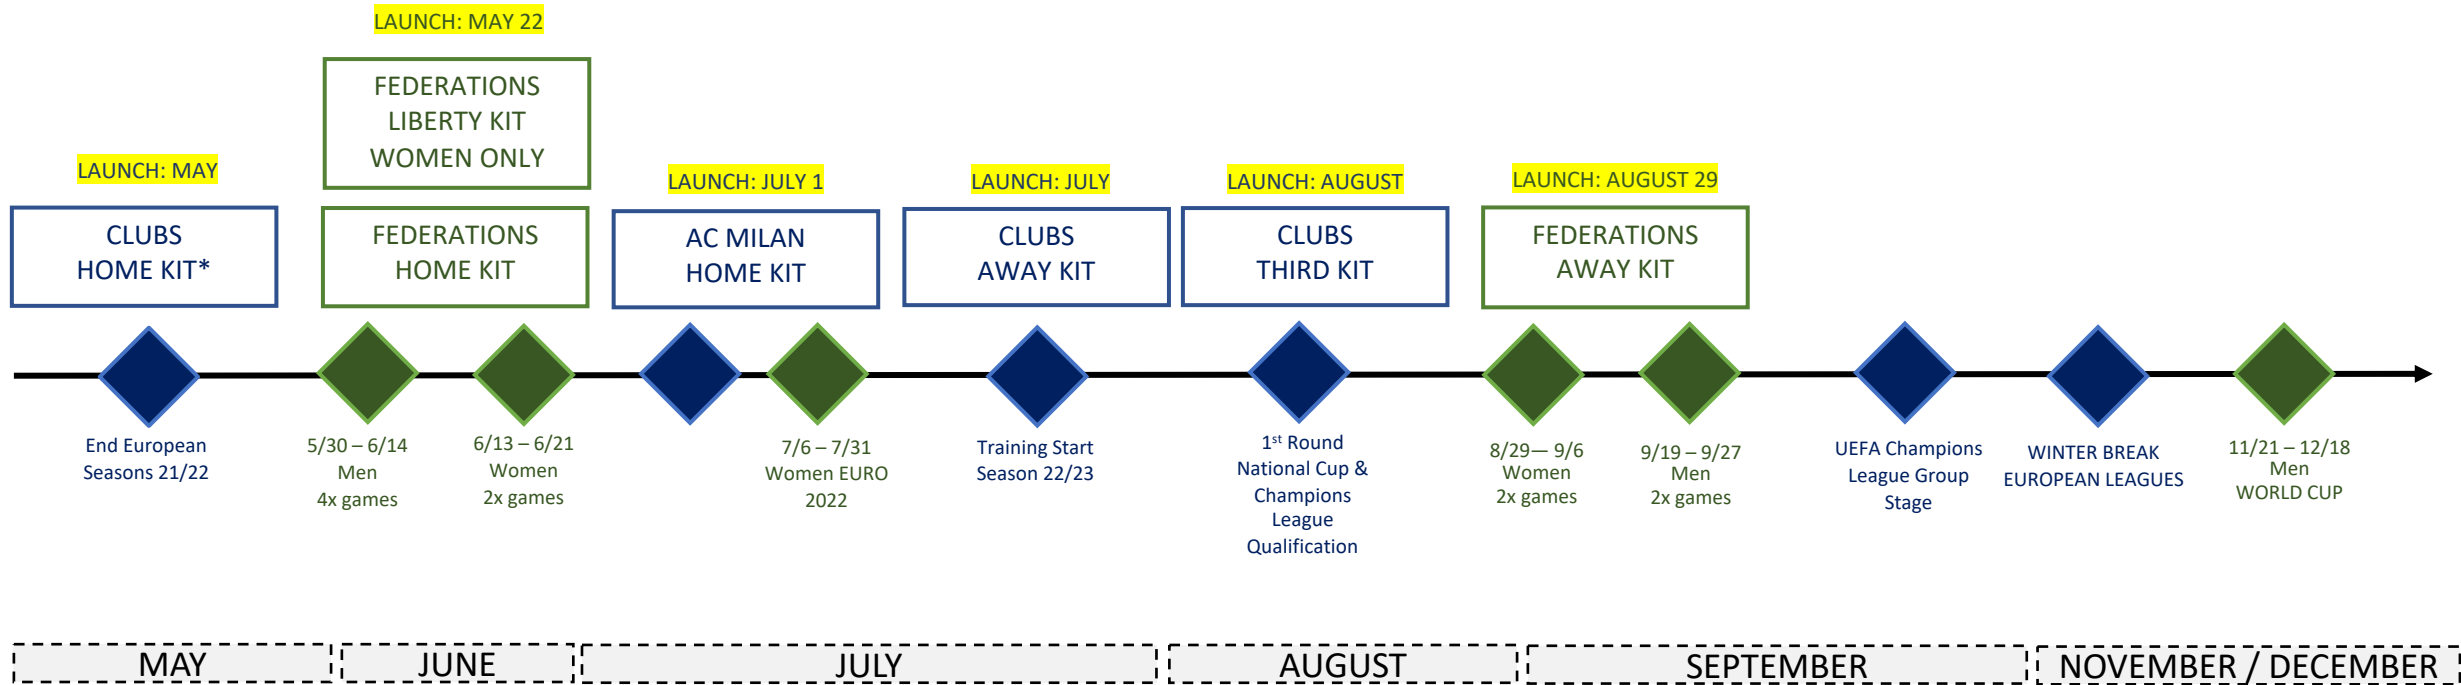

AW22 CLUB & FEDERATIONS – MATCHWEAR ONLY

* = excluding AC Milan