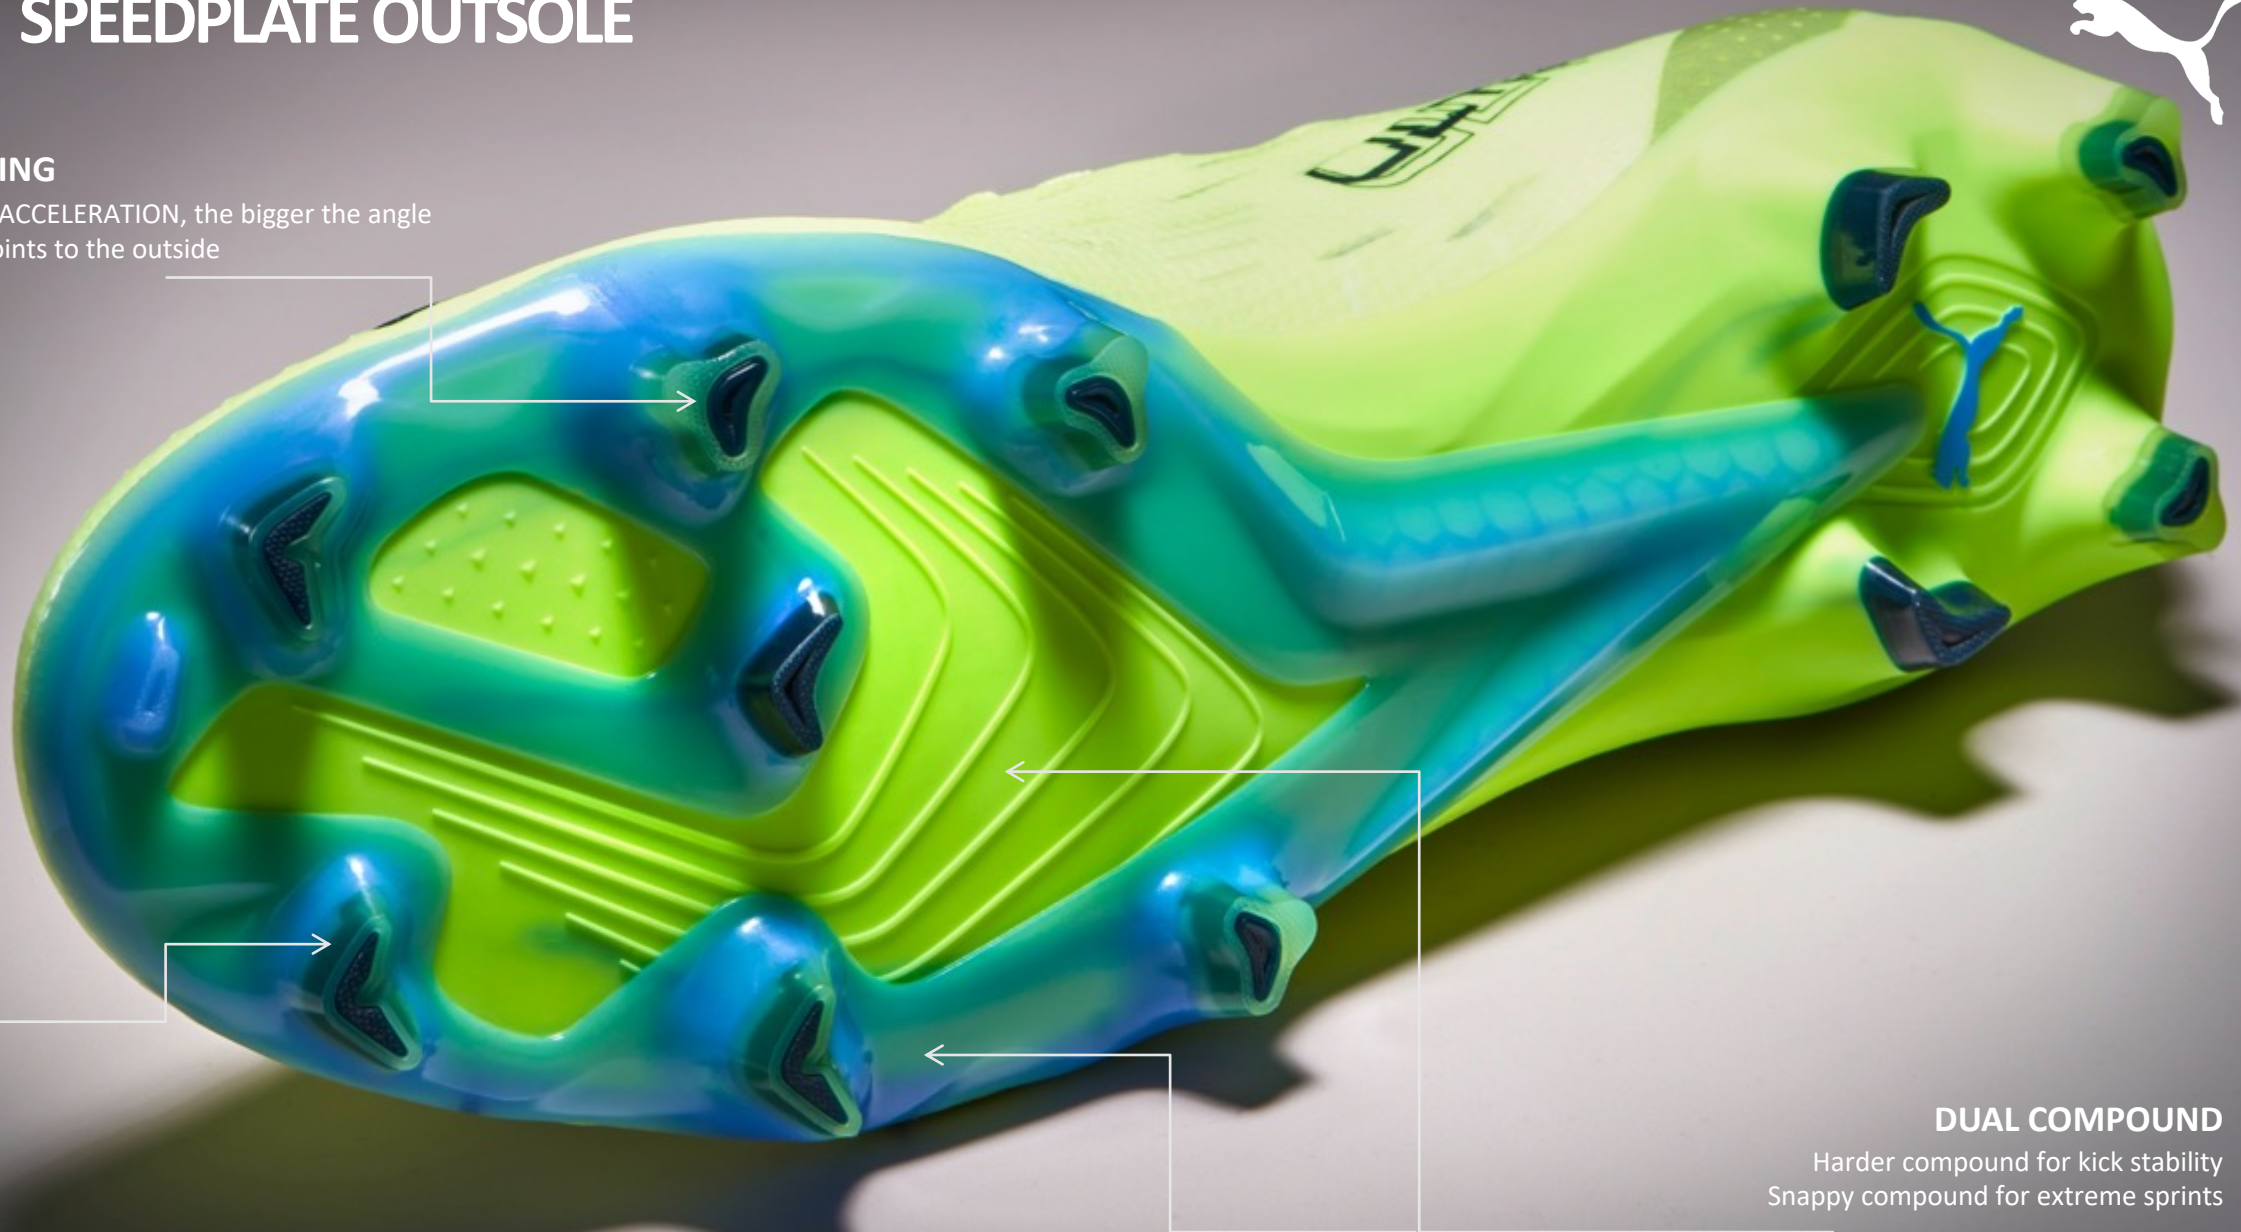

SPEED

- SPEEDPLATE dual density outsole for traction and propulsion

SUPPORT

- PWRPRINT for micro level stability and PWRTAPE for lightweight support

SPEEDPLATE OUTSOLE

V-RUNNING

The faster ACCELERATION, the bigger the angle the foot points to the outside

FG/AG

DUAL COMPOUND

Harder compound for kick stability
Snappy compound for extreme sprints

FASTER FOOTBALL

ULTRA ULTIMATE

ULTRA - SEE THEM LATER.

Not even you knew you could be this fast. The new ULTRA ULTIMATE turns seconds into records by fusing the new ultra-lightweight woven upper and redesigned soleplate tooling. The gravity-defying ULTRAWEAVE upper is reinforced with PWRPRINT technology to provide micro level stability and support. Built on a sleeker and more aggressive last, the chassis of the boot has been enhanced with a new dual density SPEEDPLATE outsole engineered for rapid propulsion.

- Lightweight **ULTRAWEAVE** woven upper for uncatchable speed
- **PWRPRINT** for micro level stability
- **PWRTAPE** for lightweight support
- Ultra-fast and lightweight dual density **SPEEDPLATE** outsole for optimal traction and rapid propulsion
- Regular to narrow fit
- **Recycled Content:** The upper of this shoe is made with at least 20% recycled materials as a step toward a better future.