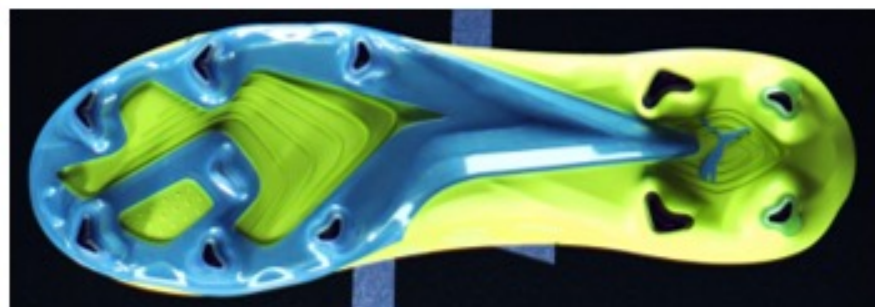

Dual Density SpeedUnit*

Lightweight & reactive dual density compound for optimal traction & propulsion

ULTRAWEAVE

Ultra-thin & lightweight woven upper fabric

ULTRA ULTIMATE

LIGHT

- Lightweight ULTRAWEAVE upper for uncatchable speed

SPEED

- SPEEDPLATE dual density outsole for traction and propulsion

SUPPORT

- PWRPRINT for micro level stability and PWRTAPE for lightweight support

SPEEDPLATE OUTSOLE

V-RUNNING

The faster ACCELERATION, the bigger the angle the foot points to the outside