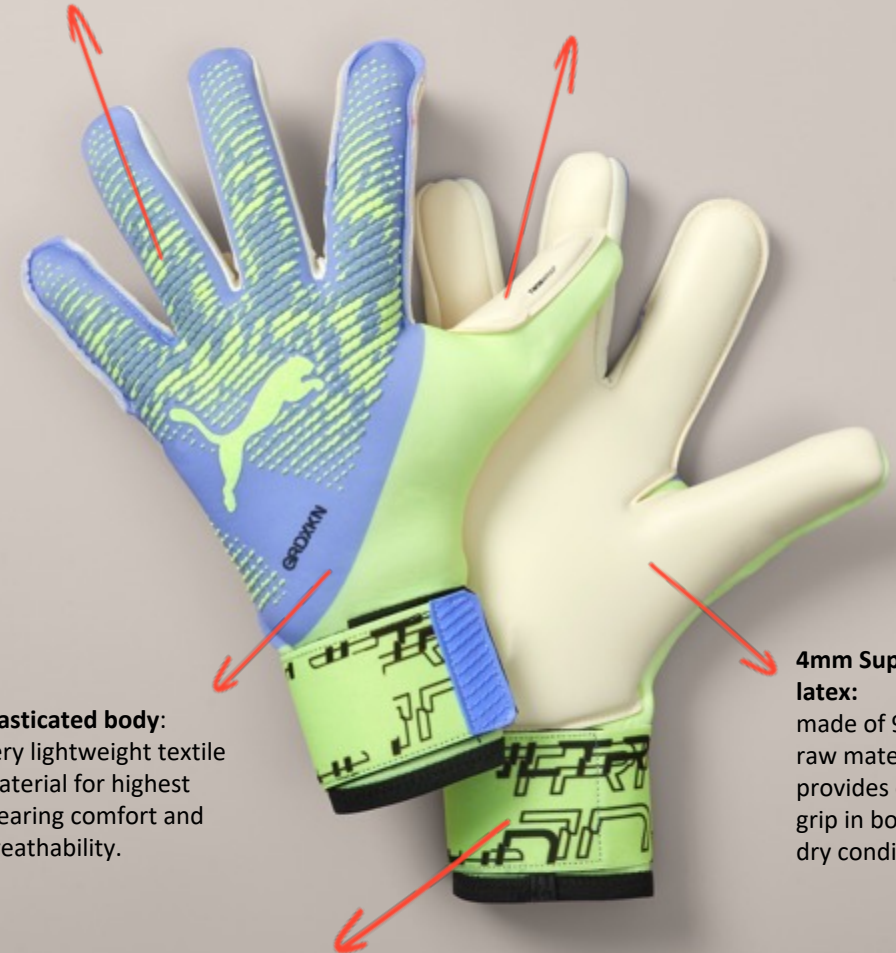

AW22 – PUMA GK GLOVES | ULTRA

041827

ULTRA Grip 1 HYBRID

The ULTRA GRIP 1 Hybrid is designed to meet every need of the modern goalkeeper. Grip, breathability, fit, comfort and reduced weight are key attributes of this glove.

In using the exclusive GRDXKN print application on the backhand, the glove becomes one of the lightest and flexible goalkeeper glove in the market.

$110 | Size Run: 7-11 (half sizes)

FOREVER **FASTER.**

GRDXKN punch zone:
grip and additional support
when punching the ball

Thumb Wrap:
Extended latex palm
for maximum catching
area and comfort.

Elasticated body:
very lightweight textile
material for highest
wearing comfort and
breathability.

**4mm Superior grip
latex:**
made of 90% natural
raw materials, it
provides outstanding
grip in both wet and
dry conditions.

Elastic wrist strap:
adjustable and
secured fit