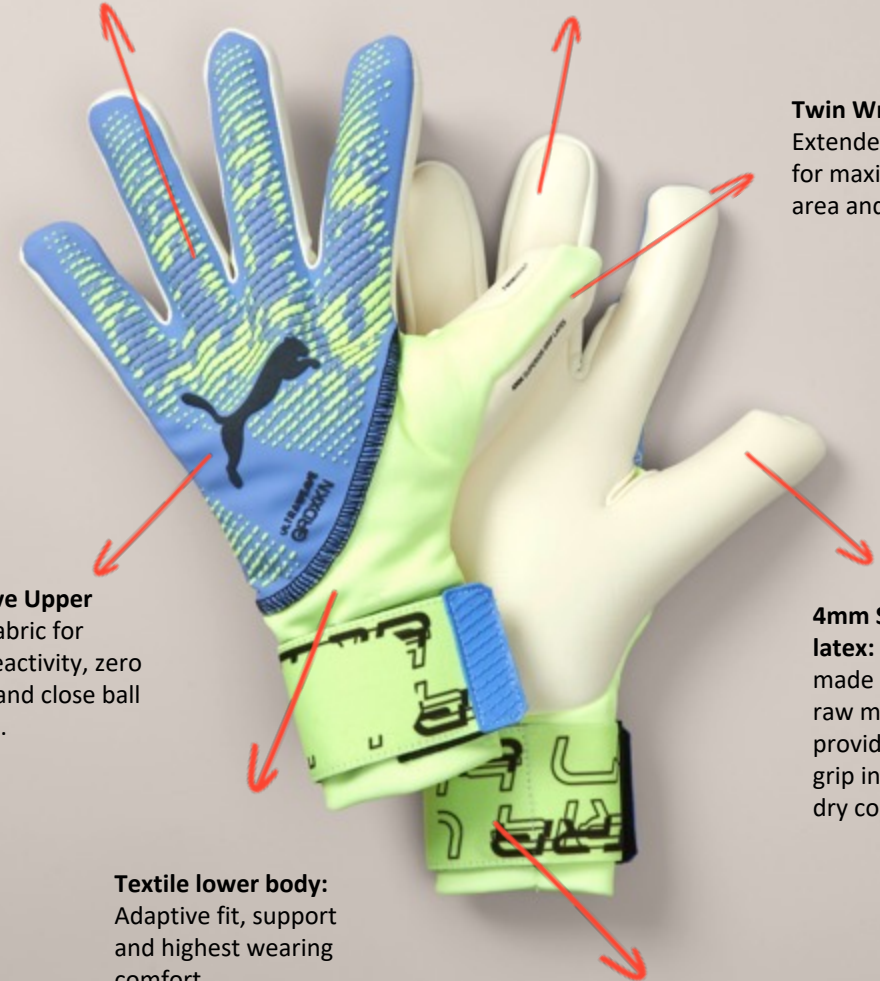

Provides following benefits:

- Lightweight
- Durable
- Grip

Exclusive for PUMA *

AW22 – PUMA GK GLOVES | ULTRA

041813

ULTRAweave Grip 1 NC

The new ULTRAweave GRIP 1 NC is designed to meet every need of the modern goalkeeper. Featuring PUMA's ultra-light fabric and in using the exclusive ULTRAweave print, the glove becomes the lightest and most flexible goalkeeper glove in the market. The newly designed dual layer GRDXKN application enhances Grip for perfect ball control in all conditions.

Twin Wrap:

Extended latex palm for maximum catching area and comfort.

ULTRAweave Upper

ultra-light fabric for enhances reactivity, zero distraction and close ball contact feel.

4mm Superior grip latex:

made of 90% natural raw materials, it provides outstanding grip in both wet and dry conditions.

Textile lower body:

Adaptive fit, support and highest wearing comfort.

Elastic wrist strap:

adjustable and secured fit

AW22 – PUMA GK GLOVES | ULTRA

041827

ULTRA Grip 1 HYBRID

The ULTRA GRIP 1 Hybrid is designed to meet every need of the modern goalkeeper. Grip, breathability, fit, comfort and reduced weight are key attributes of this glove.

In using the exclusive GRDXKN print application on the backhand, the glove becomes one of the lightest and flexible goalkeeper glove in the market.

\$110 | Size Run: 7-11 (half sizes)

FOREVER **FASTER.**