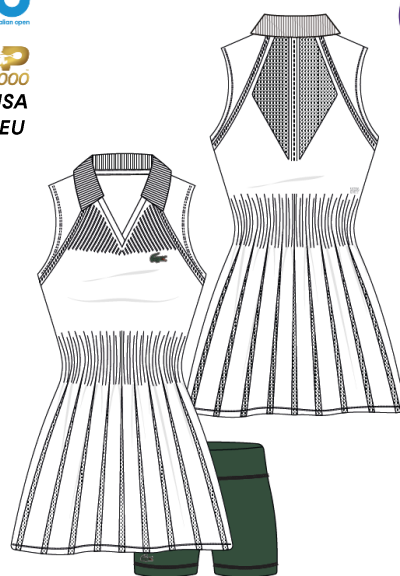

Player's On Court Lined Short

GF8598

Price:
\$110.00

Tech Specs:
100% Polyester

Fit Specs:
Regular Fit
Inseam 4", Length 12"
Sizes: 0-12

HIG
12/15/24

737
2/15

SPORT Full Zipp Camo Jacket (Players)

BF8644

Price:
\$210.00 (EU)

Tech Specs:
100% Recycled Polyester

Fit Specs:
Relaxed Fit
Sizes: 0-12

HIB
12/15/24

Also found in Core Collection

Player's On Court Dress & Shorts

EF0615

Price:
\$160.00

Tech Specs:
83% Polyester, 17% Elastane

Fit Specs:
Regular Fit
Short inseam 4"
Skirt length 13.8"
Total length 32.7"
Sizes: 0-12

HIG
12/15/24

737
2/15

C31
1/15

Roland Garros Player's on-Court Sleeveless Polo