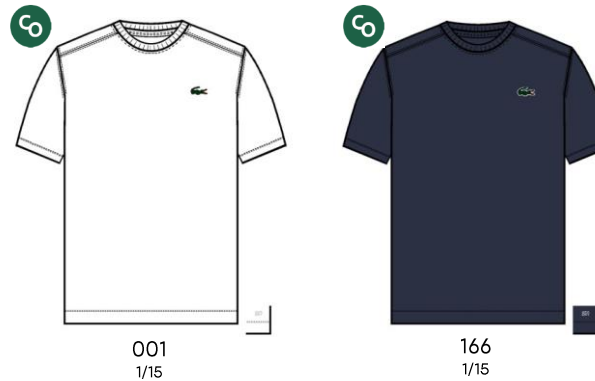

166
1/15

031
1/15

T03
1/15

SPORT Slim Fit Ribbed Tank Top

TF4874

Price:
\$60.00

Tech Specs:
80% Recycled Polyester, 20% Elastane

Fit Specs:
Slim Fit
Sizes: 0-12

Price:
\$35.00

Tech Specs:
65% Cotton, 35% Polyester

Fit Specs:
Regular Fit
6YR - 14YR

001
1/15

166
1/15

Kids Oversized Croc Tee

TJ2910

Price:
\$40.00