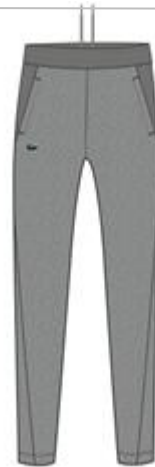

TH8917

Price:
\$70.00Tech Specs:
65% Cotton, 35% PolyesterFit Specs:
Regular Fit
S-XXL**SPORT Breathable Tee (Poly/Cotton)**

TH7618

Price:
\$60.00Tech Specs:
65% Cotton, 35% PolyesterFit Specs:
Regular Fit
S-XXL

SPORT Tee

TH7546

Price:
\$80.00Tech Specs:
91% Polyester, 9% ElastaneFit Specs:
Regular Fit
S-XXLIDK
1/15IS2
1/15**SPORT Ultra-Dry Stretch ¼ Zip Jacket**

SH7395

Price:
\$125.00Tech Specs:
88% Polyester, 12% ElastaneFit Specs:
Regular Fit
S-XXLIDK
1/15IS2
1/15**SPORT Full Zip Camo Jacket**

BH8918

Price:
~~\$180.00~~ (EU)Tech Specs:
100% Recycled PolyesterFit Specs:
Relaxed Fit
S-XXL132
1/15DIR
1/15**SPORT Quarter Zip Vest**

SH8957

Price:
~~\$140.00~~ (EU)Tech Specs:
88% Polyester, 12% ElastaneFit Specs:
Classic Fit
S-XXL166
1/15IWG
1/15

SPORT Mesh Panel Tech Hoodie**SH8914**Price:
\$140.00 (EU)Tech Specs:
71% Polyester, 25% Cotton, 4% ElastaneFit Specs:
Classic Fit
S-XXL423
11/15/249YA
1/15C31
11/15/24**SPORT Mesh Panel Track Pants****XH8913**Price:
\$110.00 (EU)Tech Specs:
71% Polyester, 25% Cotton, 4% ElastaneFit Specs:
Tapered Fit
S-XXL423
11/15/249YA
1/15C31
11/15/24**SPORT Lightweight Track Pant****XH124T**Price:
\$110.00Tech Specs:
100% Polyester,
Jersey LiningFit Specs:
Relaxed Fit
S-XXL001
11/15/24