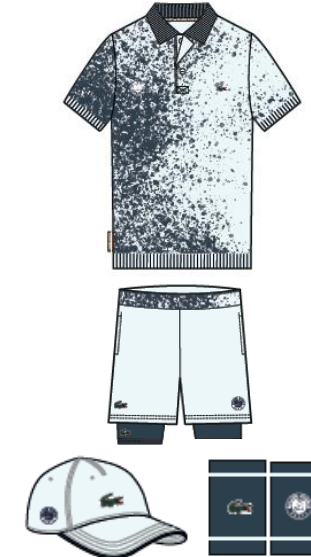

TEAM LEADER
GRIGOR DIMITROV

PLAYERS

TEAM LEADER
GRIGOR DIMITROV

PLAYERS

TEAM LEADER
PLAYERS