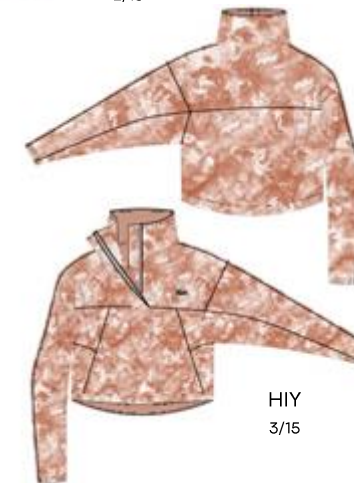

HIB
2/15

HIY
3/15