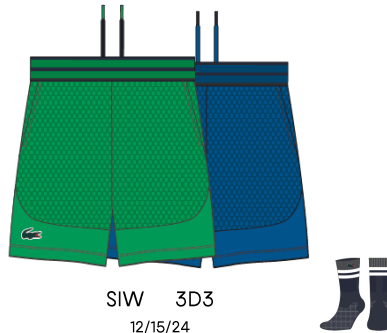

SIW 3D3
12/15/24