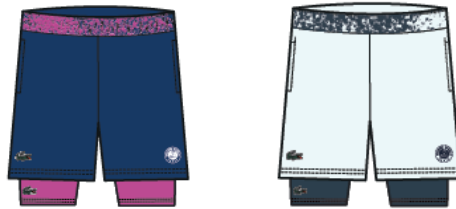

**Roland Garros Medvedev On-Court Mesh Polo**

DH8729

Price:
\$155.00Tech Specs:
88% Polyester, 12% ElastaneFit Specs:
Slim Fit
S-XXLHIR
3/15**Roland Garros Players On-Court Polo**

DH8702

Price:
\$150.00Tech Specs:
75% Polyester, 22% Polyamide, 3% ElastaneFit Specs:
Regular Fit
S-XXLI10
3/15I0Z
3/15**Roland Garros Players On-Court Short**

GH8741

Price:
\$98.00Tech Specs:
86% Polyester, 12% ElastaneShort: 86% Polyester, 14% Elastane
Trunk: 77% Polyester, 23% ElastaneFit Specs:
Regular Fit
8.5" inseam
S-XXLI10
3/15I0Z
3/15**Roland Garros Players Cap**