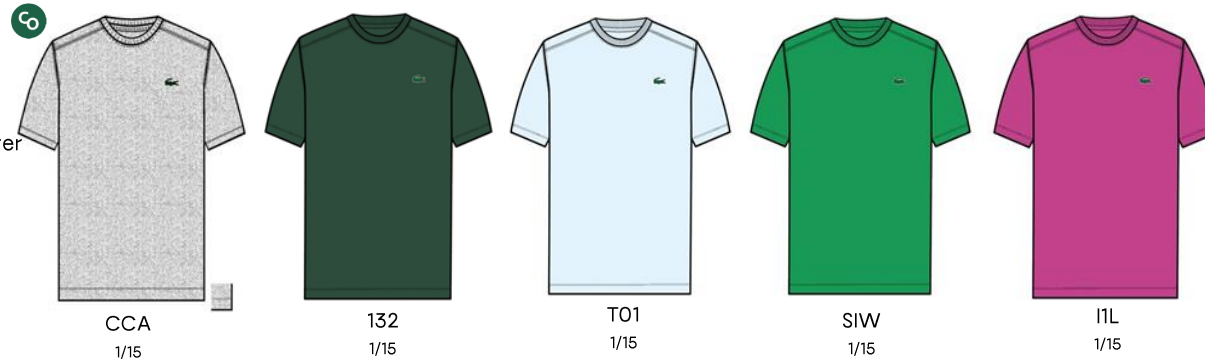

SPORT Breathable Tee (Poly/Cotton)

TH7618

Price:
$60.00

Tech Specs:
65% Cotton, 35% Polyester

Fit Specs:
Regular Fit
S-XXL