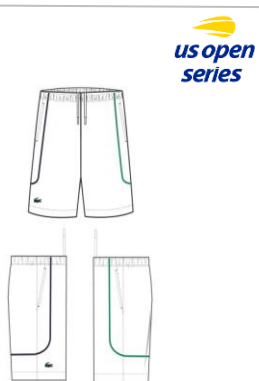

## Ultra-Dry Pique Sport Polo

DH7362

Price:  
\$125.00

Tech Specs:  
100% Polyester

Fit Specs:  
Regular fit  
S-XXL

us open series

**I9K**  
7/1

## Unlined Sport Tennis Short

GH7460

Price:  
\$80.00

Tech Specs:  
100% Polyester

Fit Specs:  
Regular Fit  
8" inseam  
S-XXL

us open series

**001**  
7/1