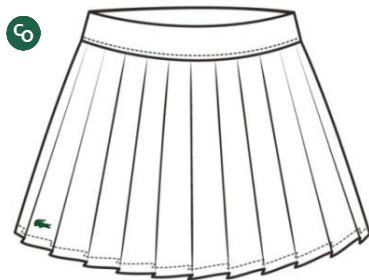

Girl's Pleated Poly Tennis Skirt w/ Shorts

JJ7341

Price:
$80.00

Tech Specs:
100% Polyester

Fit Specs:
Regular Fit
6YR – 14YR