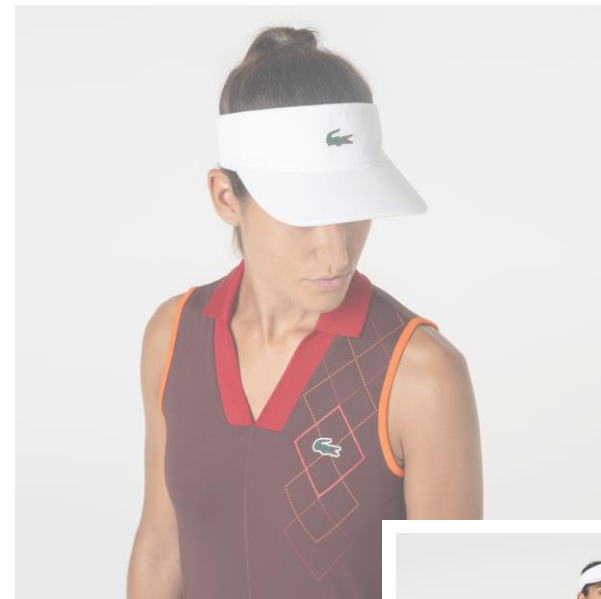

Women's Player Collection

Ultra-Dry UPF30 Technical Tennis Polo

PF7437

Price:
$125.00

Tech Specs:
100% Polyester

Fit Specs:
Slim Fit
0-12

IEL
7/1

us open
series

RL9272
RK3592

details on accessories section

IEJ
9/1

September 15th – end of season

RK3592

details on accessories section

Ultra-Dry Stretch Lined Tennis Short

GF7474

Price:
$110.00

Tech Specs:
100% Polyester

Fit Specs:
Regular Fit
0-12

IEC
7/1

Ultra-Dry Stretch Tennis Skirt w/ Shorts

JF7475

Price:
$115.00

Tech Specs:
100% Polyester

Fit Specs:
Regular Fit
0-12

IEB
7/1

IEJ
9/1