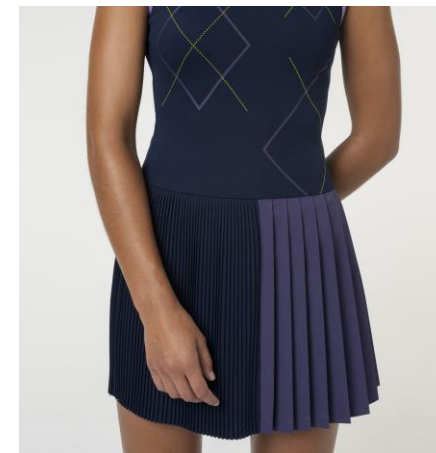

Women's Player Collection

Ultra-Dry Stretch Colorblock Tennis Jacket

BF7356

Price:
$210.00

Tech Specs:
Shell: Polyester (100%) / Rib edge:
Polyester (98%), Elastane (2%)

Fit Specs:
0-12

us open
series

IE7
7/1

Ultra-Dry Stretch Tennis Dress & Shorts

EF7451

Price:
$160.00

Tech Specs:
100% Polyester

Fit Specs:
Regular Fit
Short inseam 4.1"
0-12

us open
series

IEB
7/1

WTA

September 15th – end of season

IEJ
9/1