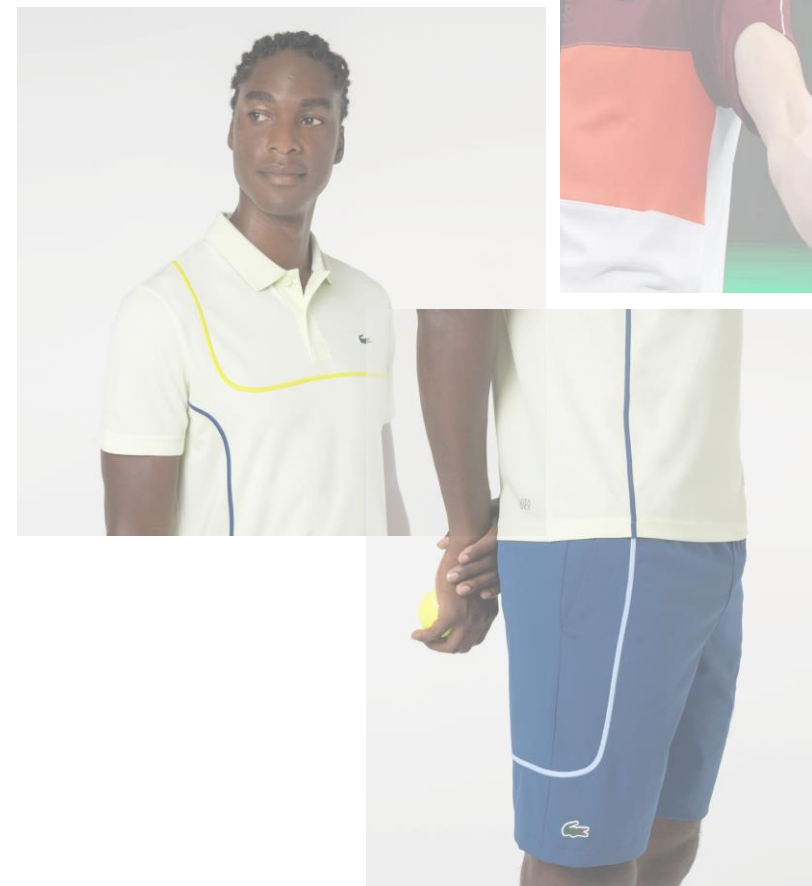

Player Collection

Ultra-Dry Pique Sport Polo

DH7362

Price:
$125.00

Tech Specs:
100% Polyester

Fit Specs:
Regular fit
S-XXL

us open series

I9K
7/1

Unlined Sport Tennis Short

GH7460

Price:
$80.00

Tech Specs:
100% Polyester

Fit Specs:
Regular Fit
8" inseam
S-XXL

us open series

001
7/1

Ultra-Dry Pique Sport Crew

TH7545

Price:
$80.00

Tech Specs:
100% Polyester

Fit Specs:
Regular Fit
S-XXL

001
7/1

166
7/1

Sport Colorblock Tennis Cap

RK7574

Price:
$65.00

Tech Specs:
100% Polyester

Fit Specs:
One size

us open series

26F
7/1

us open series

RL9272_166
details on accessories section