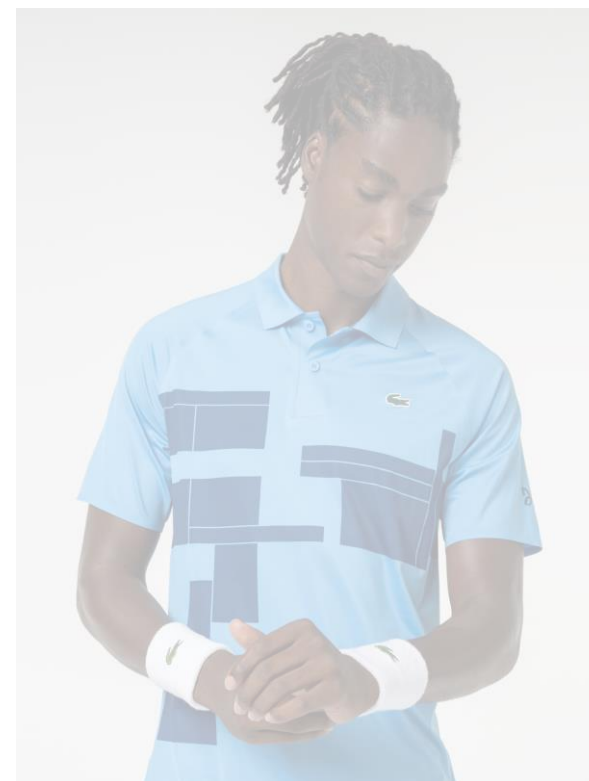

## Novak Djokovic On-Court Short

GH7413

Price:  
\$95.00

Tech Specs:  
87% Polyester, 13% Elastane

Fit Specs:  
Regular Fit  
8" inseam  
S-XXL

HBM  
7/1

YZP  
9/1