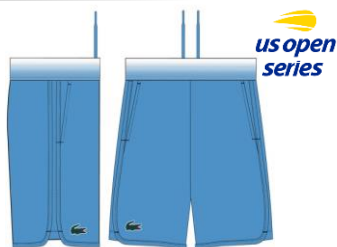

## Daniil Medvedev Ultra-Dry Short

GH3150

Price:  
\$95.00

Tech Specs:  
89% Polyester, 11% Elastane

Fit Specs:  
Regular  
8" inseam  
S-XXL

26F  
7/1

525  
7/1

RA1095-522