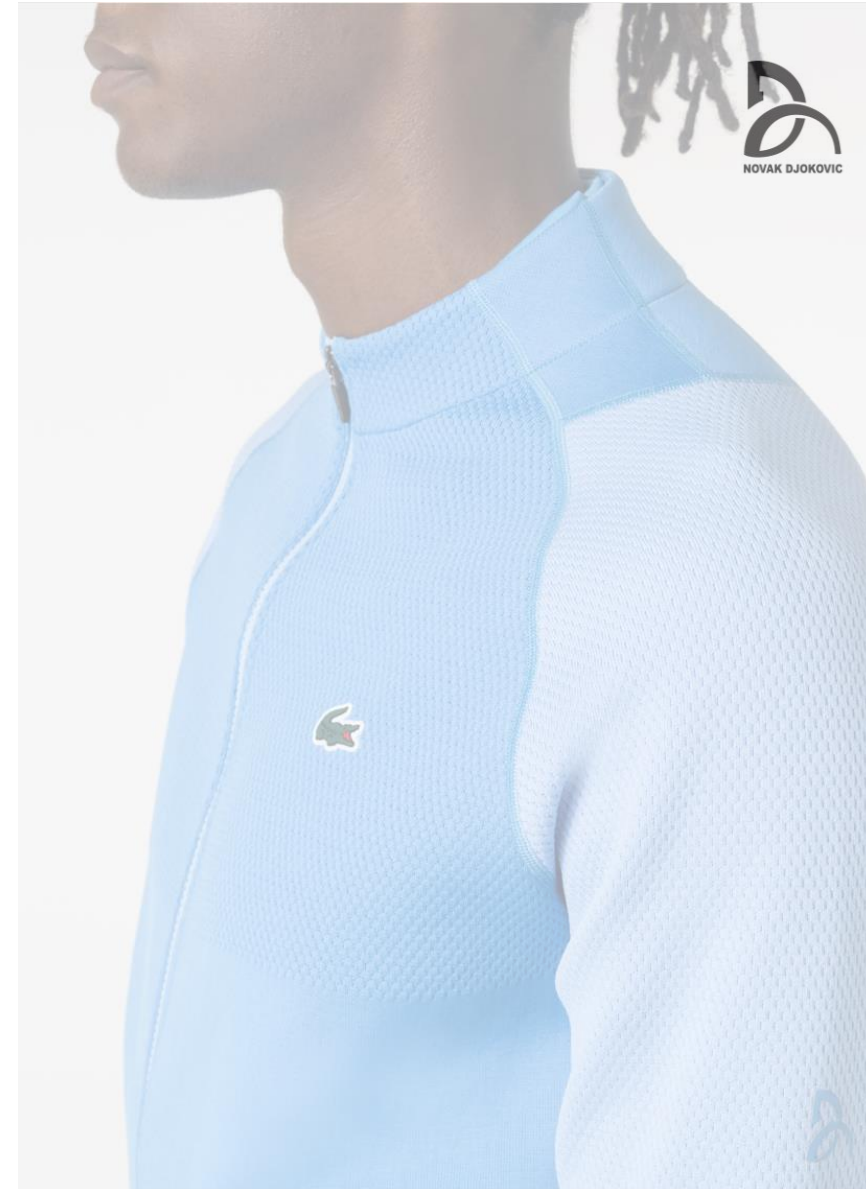

Novak Djokovic Graphic Polo

DH2568

Price:
$120.00

Tech Specs:
92% Polyester, 8% Elastane

Fit Specs:
S-XXL

Novak Djokovic Performance Crew

TH2525

Price:
$85.00

Tech Specs:
100% Polyester

Fit Specs:
Regular Fit
S-XXL

Novak Djokovic Microfiber Cap

RK2450

Price:
$70.00

Tech Specs:
100% Polyester

Fit Specs:
One size

Novak Djokovic Fan Capsule

TH7516

Price:
$75.00

Tech Specs:
65% Cotton, 35% Polyester

Fit Specs:
Regular Fit
S-XXL