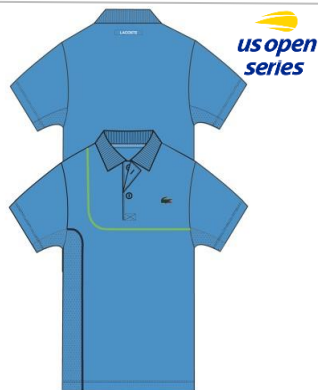

## Ultra-Dry Pique Sport Polo

DH7362

Price:  
\$125.00

Tech Specs:  
100% Polyester

Fit Specs:  
Regular fit  
S-XXL

us open series

**I9K**  
7/1