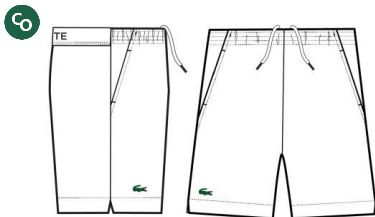

 Price:  
\$40.00

 Tech Specs:  
65% Cotton, 35% Polyester

 Fit Specs:  
Regular Fit  
6YR – 14YR

**001**

**166**
**Kids Tennis Short**
**GJ9820**

 Price:  
\$45.00

 Tech Specs:  
100% Polyester

 Fit Specs:  
Regular Fit  
6YR – 14YR