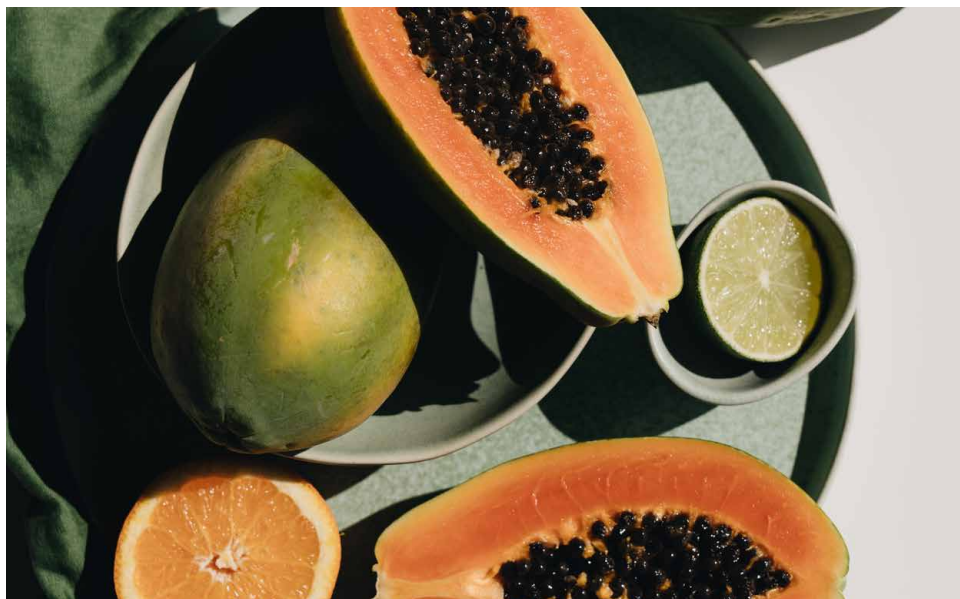

Un'avana classica in colori che vi lasceranno senza parole.

–
A classic havana in colors that will leave you speechless.

Meta
IN-GROUP

Mazzucchelli

Meta
IN-GROUP

Mazzucchelli

Front	Temple	Front	Temple	
610M83	610M83	810M83	810M83	orange/fuchsia
610M84	610M84	810M84	810M84	olive/rust
610M85	610M85	810M85	810M85	tobacco/pink
610M86	610M86	810M86	810M86	electric blue/chili red
610M87	610M87	810M87	810M87	green musk/matcha
ITALY		ASIA		

Method of production:	Block
Front size (mm):	600 x 1400
Temple size (mm):	600 x 1400
Front thickness (mm):	Italy 8.0, 6.0 - Asia 6.0
Temple thickness (mm):	4.0

Colored Havanas

MIDO 2024