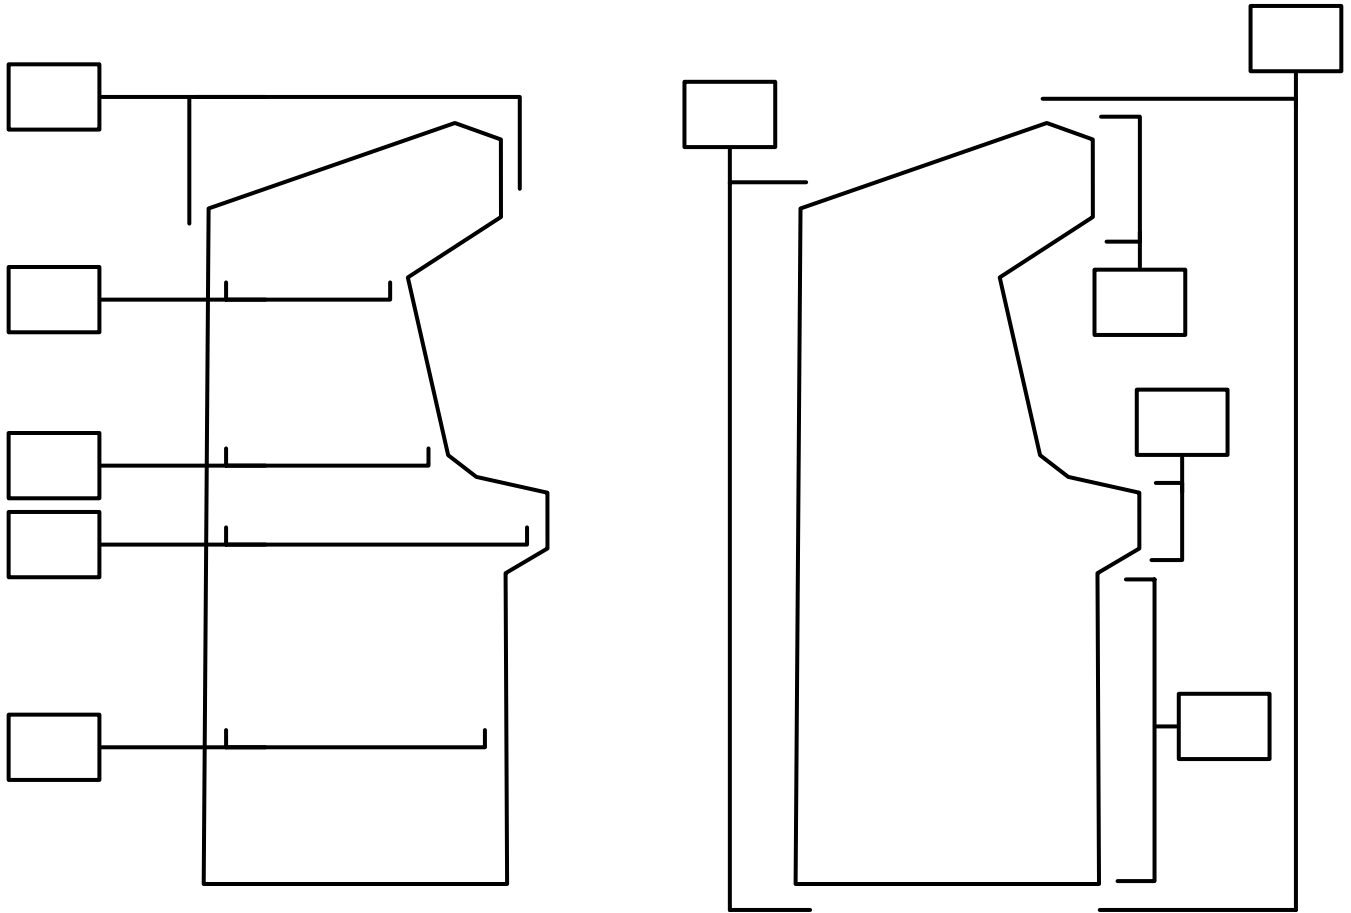

Custom Cabinet

Measurement Sheet

Cabinet Side

Marquee

Control Panel

Bezel

Kick Plate

Additional Notes: