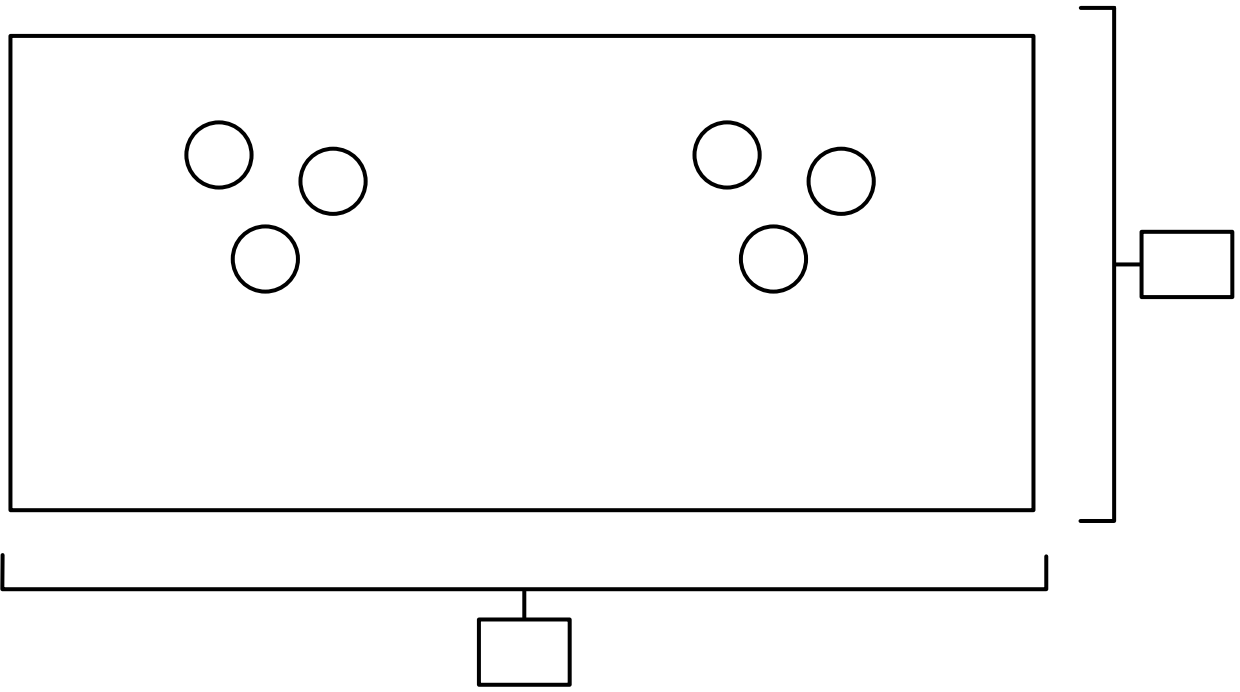

Custom Cabinet

Measurement Sheet

Cabinet Side

Marquee

Control Panel

Bezel

Kick Plate

Additional Notes: